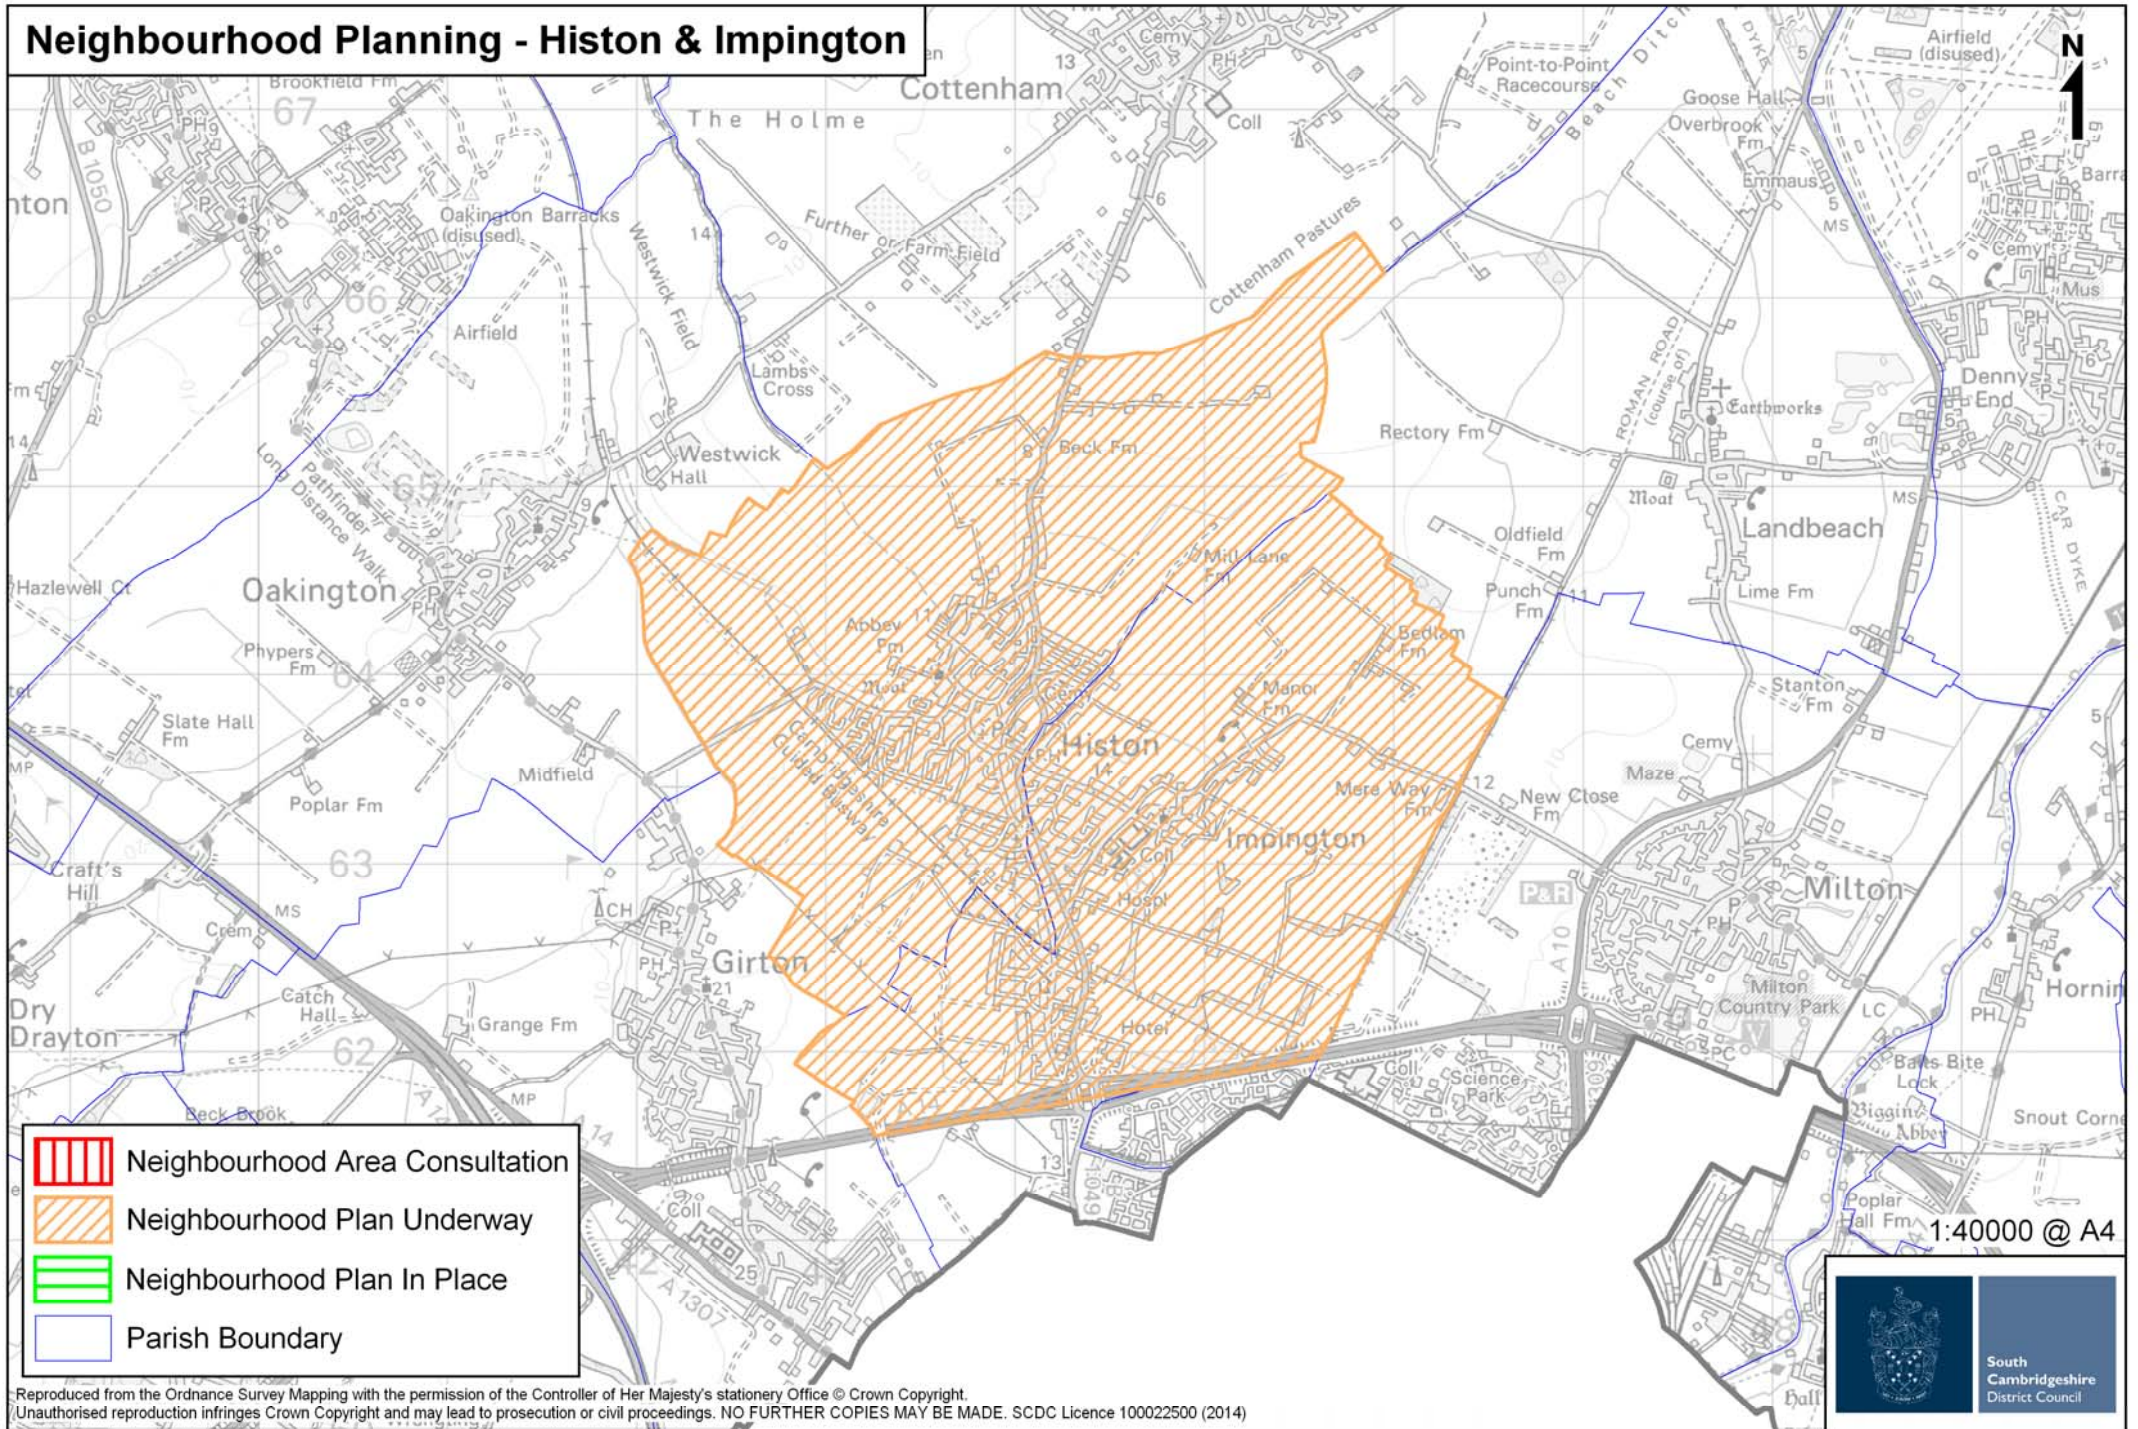

Neighbourhood Planning - Histon & Impington

-  Neighbourhood Area Consultation
-  Neighbourhood Plan Underway
-  Neighbourhood Plan In Place
-  Parish Boundary

Reproduced from the Ordnance Survey Mapping with the permission of the Controller of Her Majesty's stationery Office © Crown Copyright.
 Unauthorised reproduction infringes Crown Copyright and may lead to prosecution or civil proceedings. NO FURTHER COPIES MAY BE MADE. SCDL Licence 100022500 (2014)