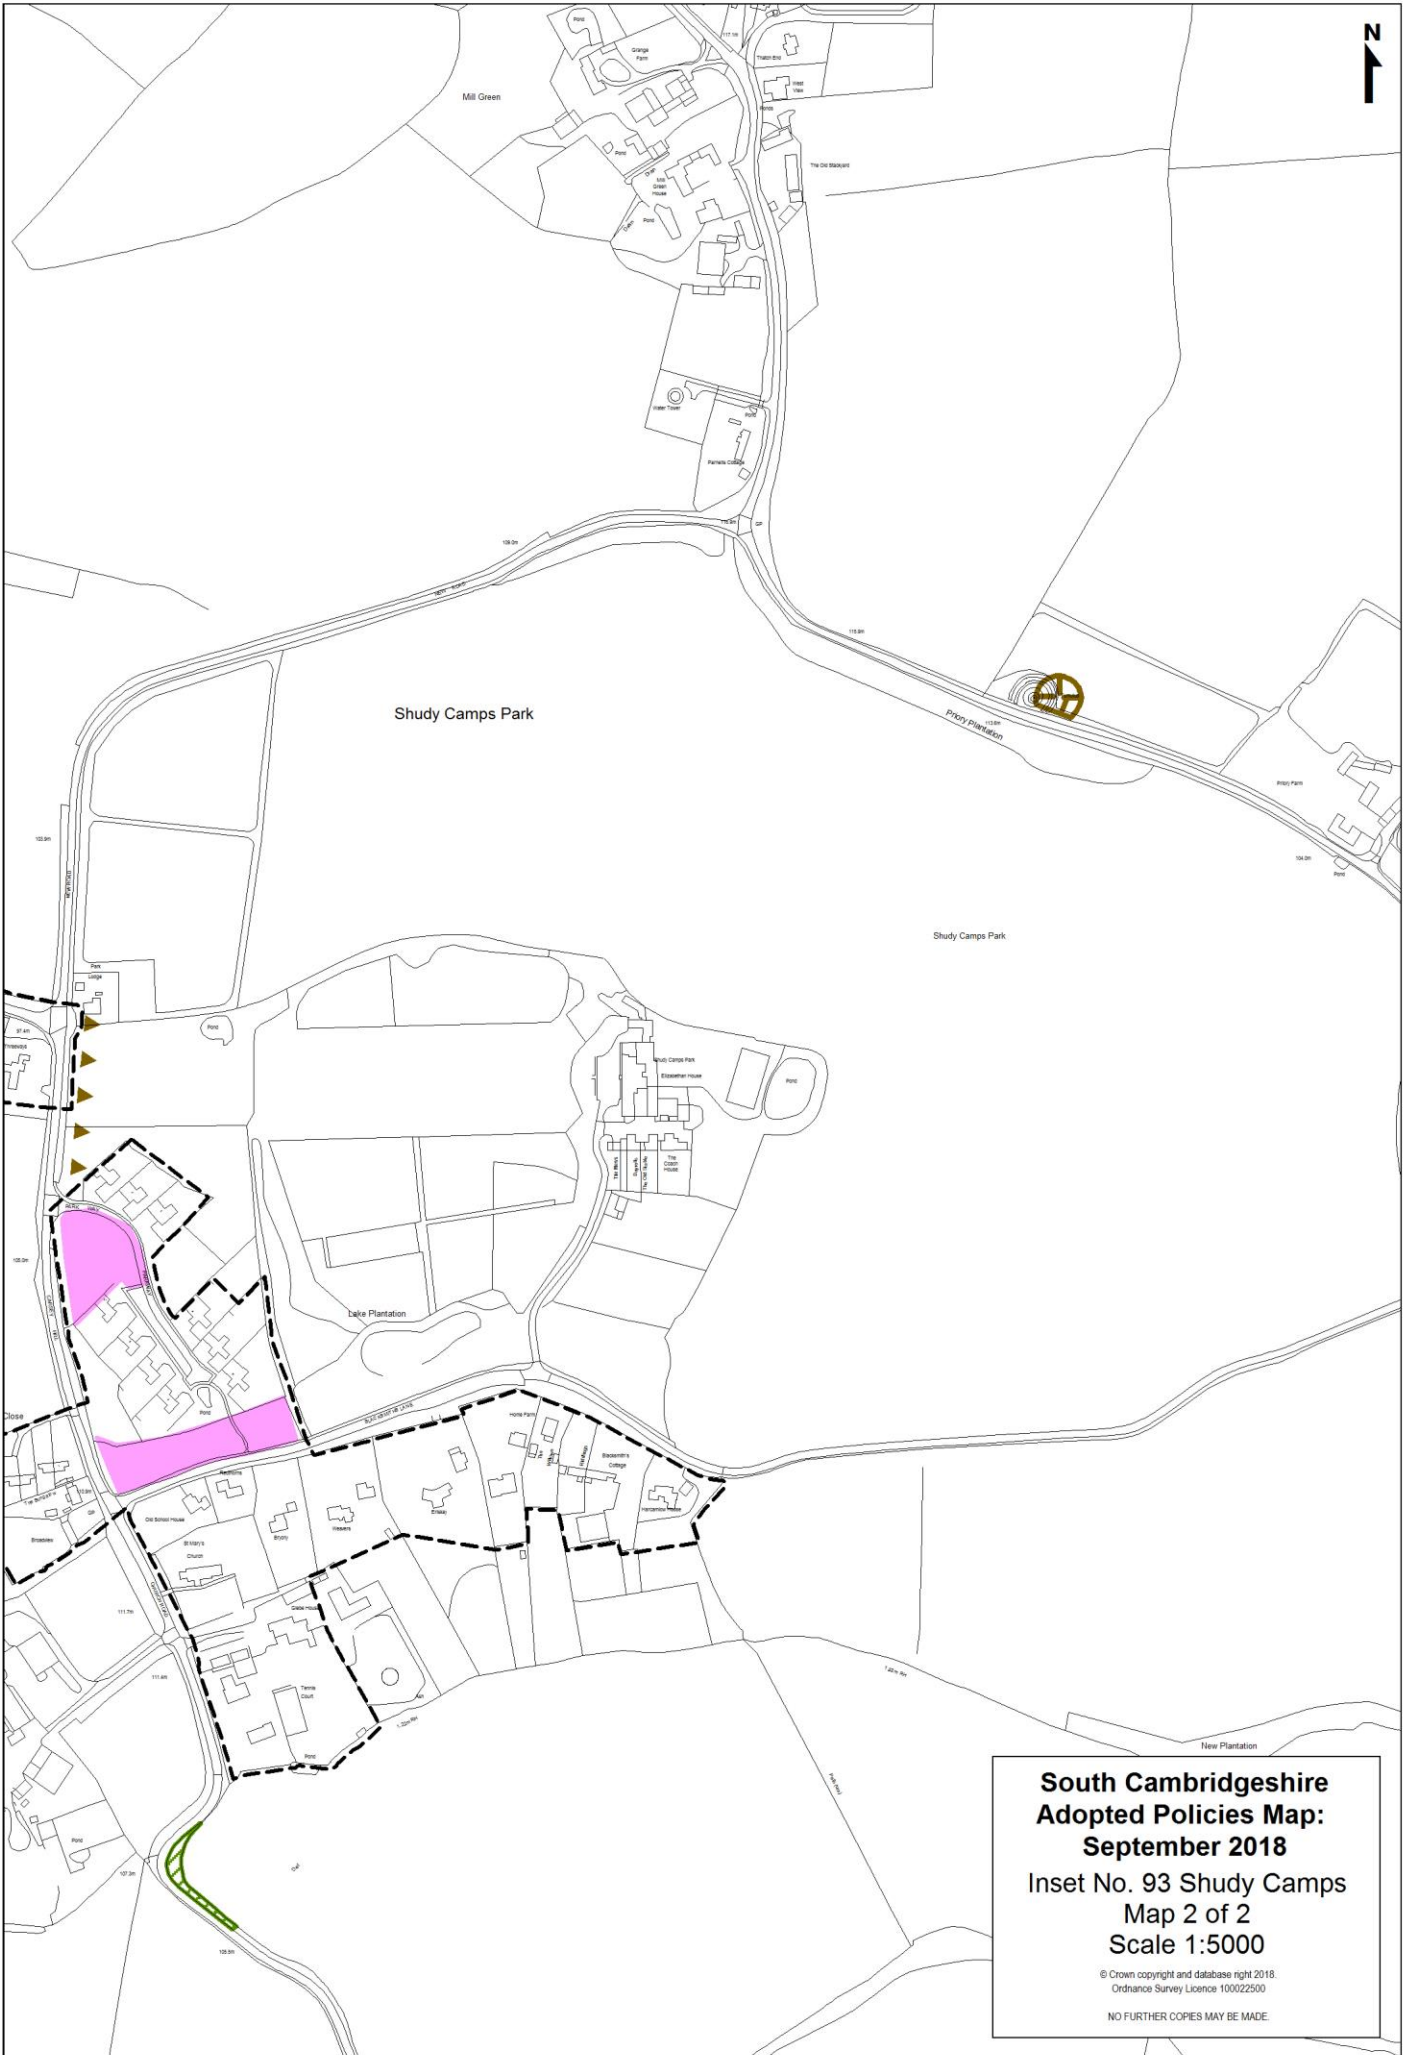

**South Cambridgeshire
Adopted Policies Map:
September 2018**
Inset No. 93 Study Camps
Map 1 of 2
Scale 1:5000

© Crown copyright and database right 2018.
Ordnance Survey Licence 100022500
NO FURTHER COPIES MAY BE MADE.

**South Cambridgeshire
 Adopted Policies Map:
 September 2018**

**Inset No. 93 Study Camps
 Map 2 of 2
 Scale 1:5000**

© Crown copyright and database right 2018.
 Ordnance Survey Licence 100022500

NO FURTHER COPIES MAY BE MADE