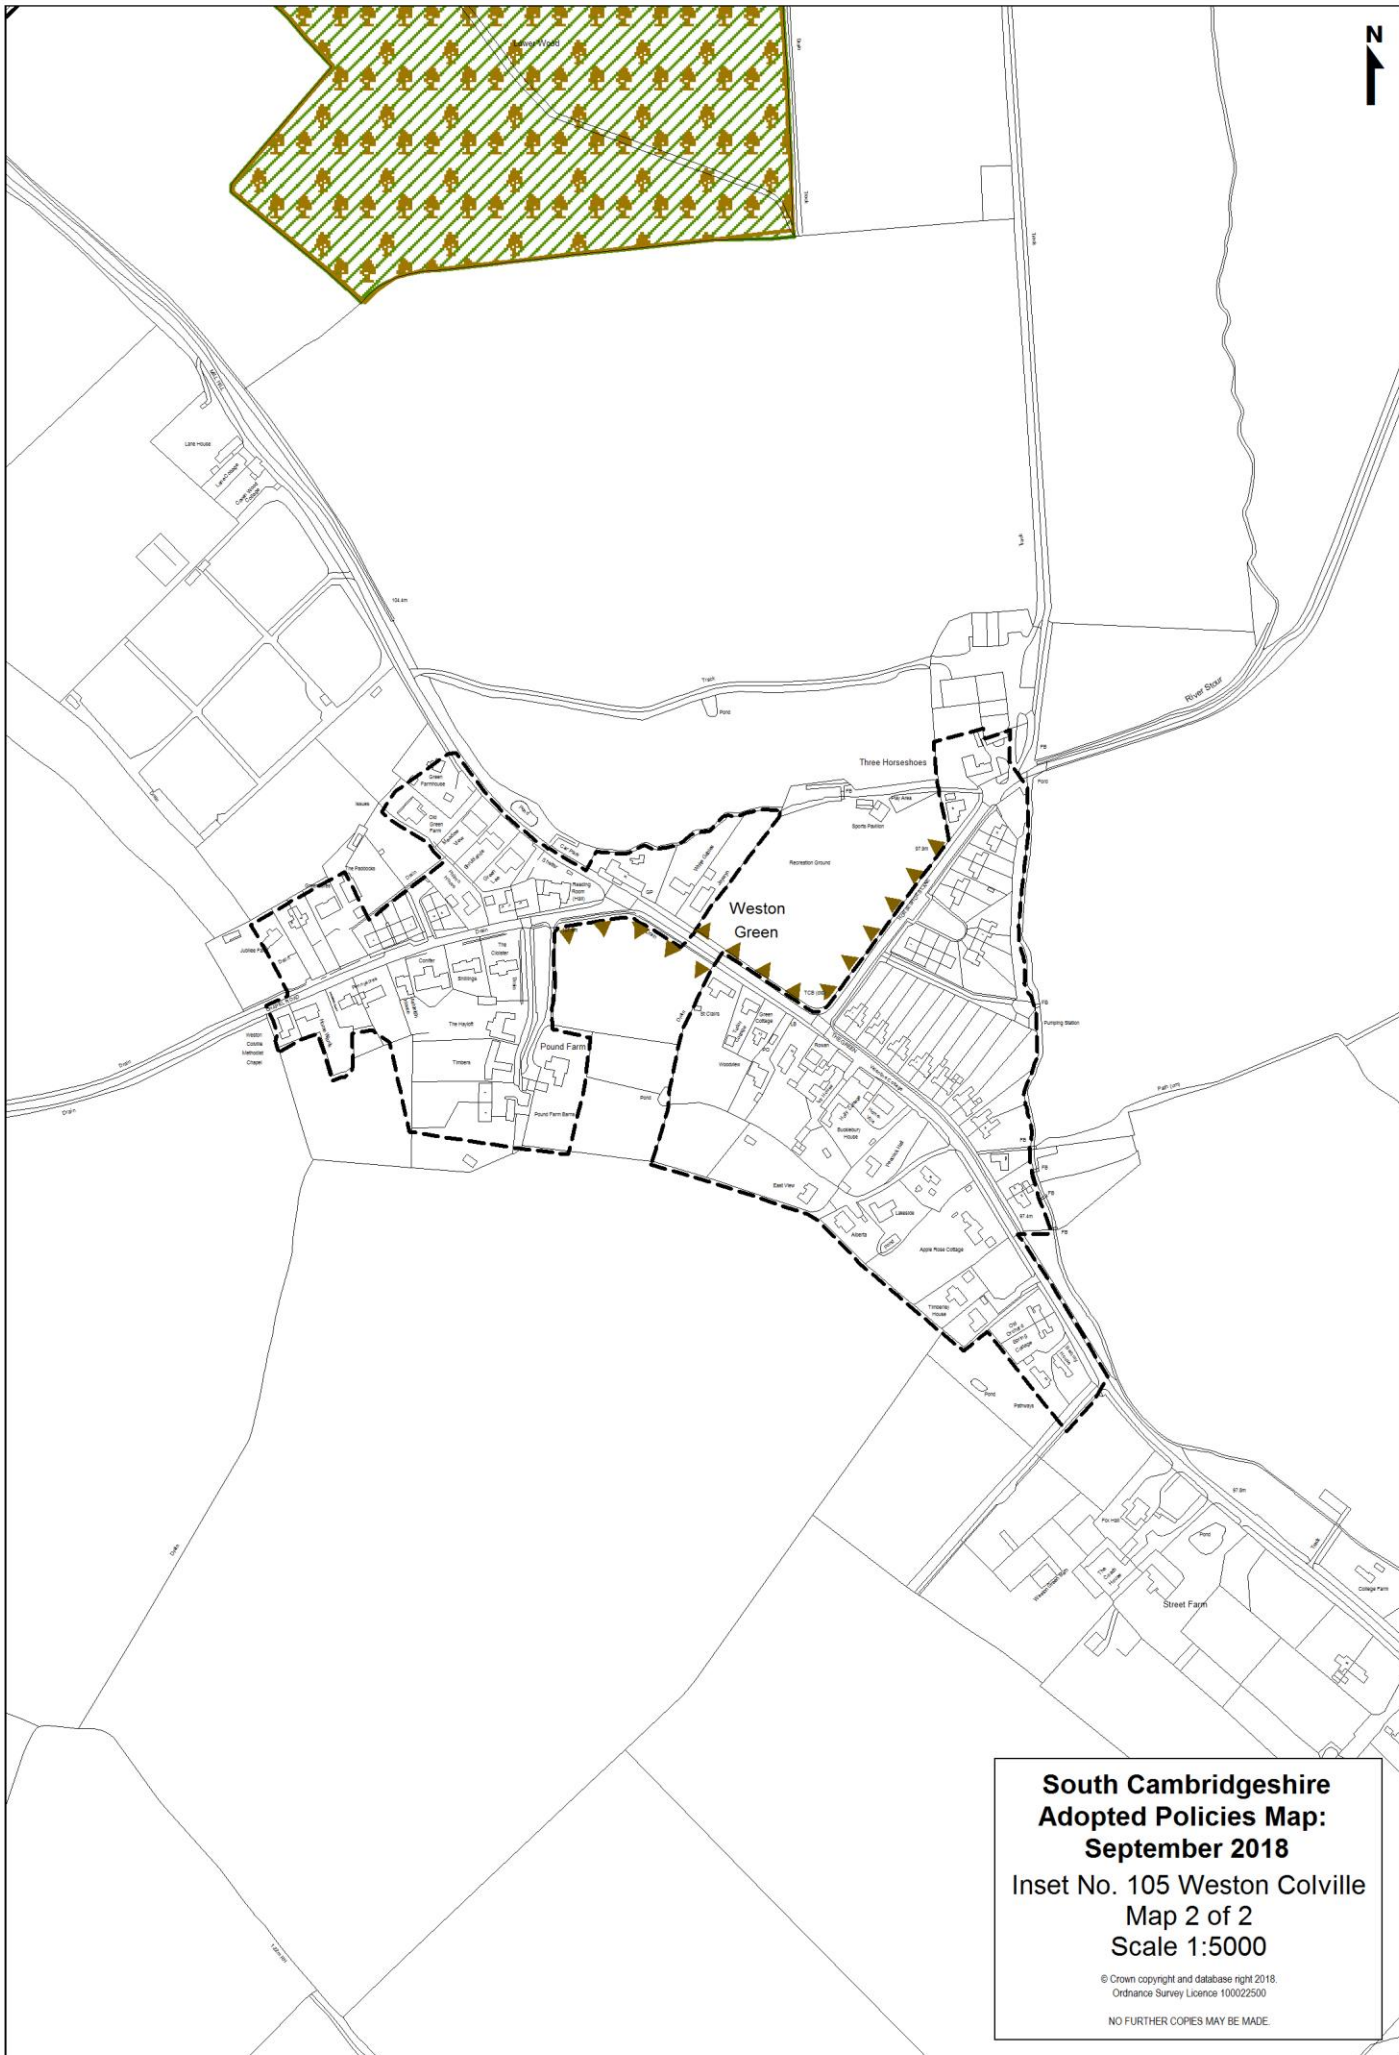

**South Cambridgeshire
Adopted Policies Map:
September 2018**
Inset No. 105 Weston Colville
Map 1 of 2
Scale 1:5000

© Crown copyright and database right 2018.
Ordnance Survey Licence 100022500
NO FURTHER COPIES MAY BE MADE.

**South Cambridgeshire
Adopted Policies Map:
September 2018**
Inset No. 105 Weston Colville
Map 2 of 2
Scale 1:5000

© Crown copyright and database right 2018.
Ordnance Survey Licence 100022500
NO FURTHER COPIES MAY BE MADE.