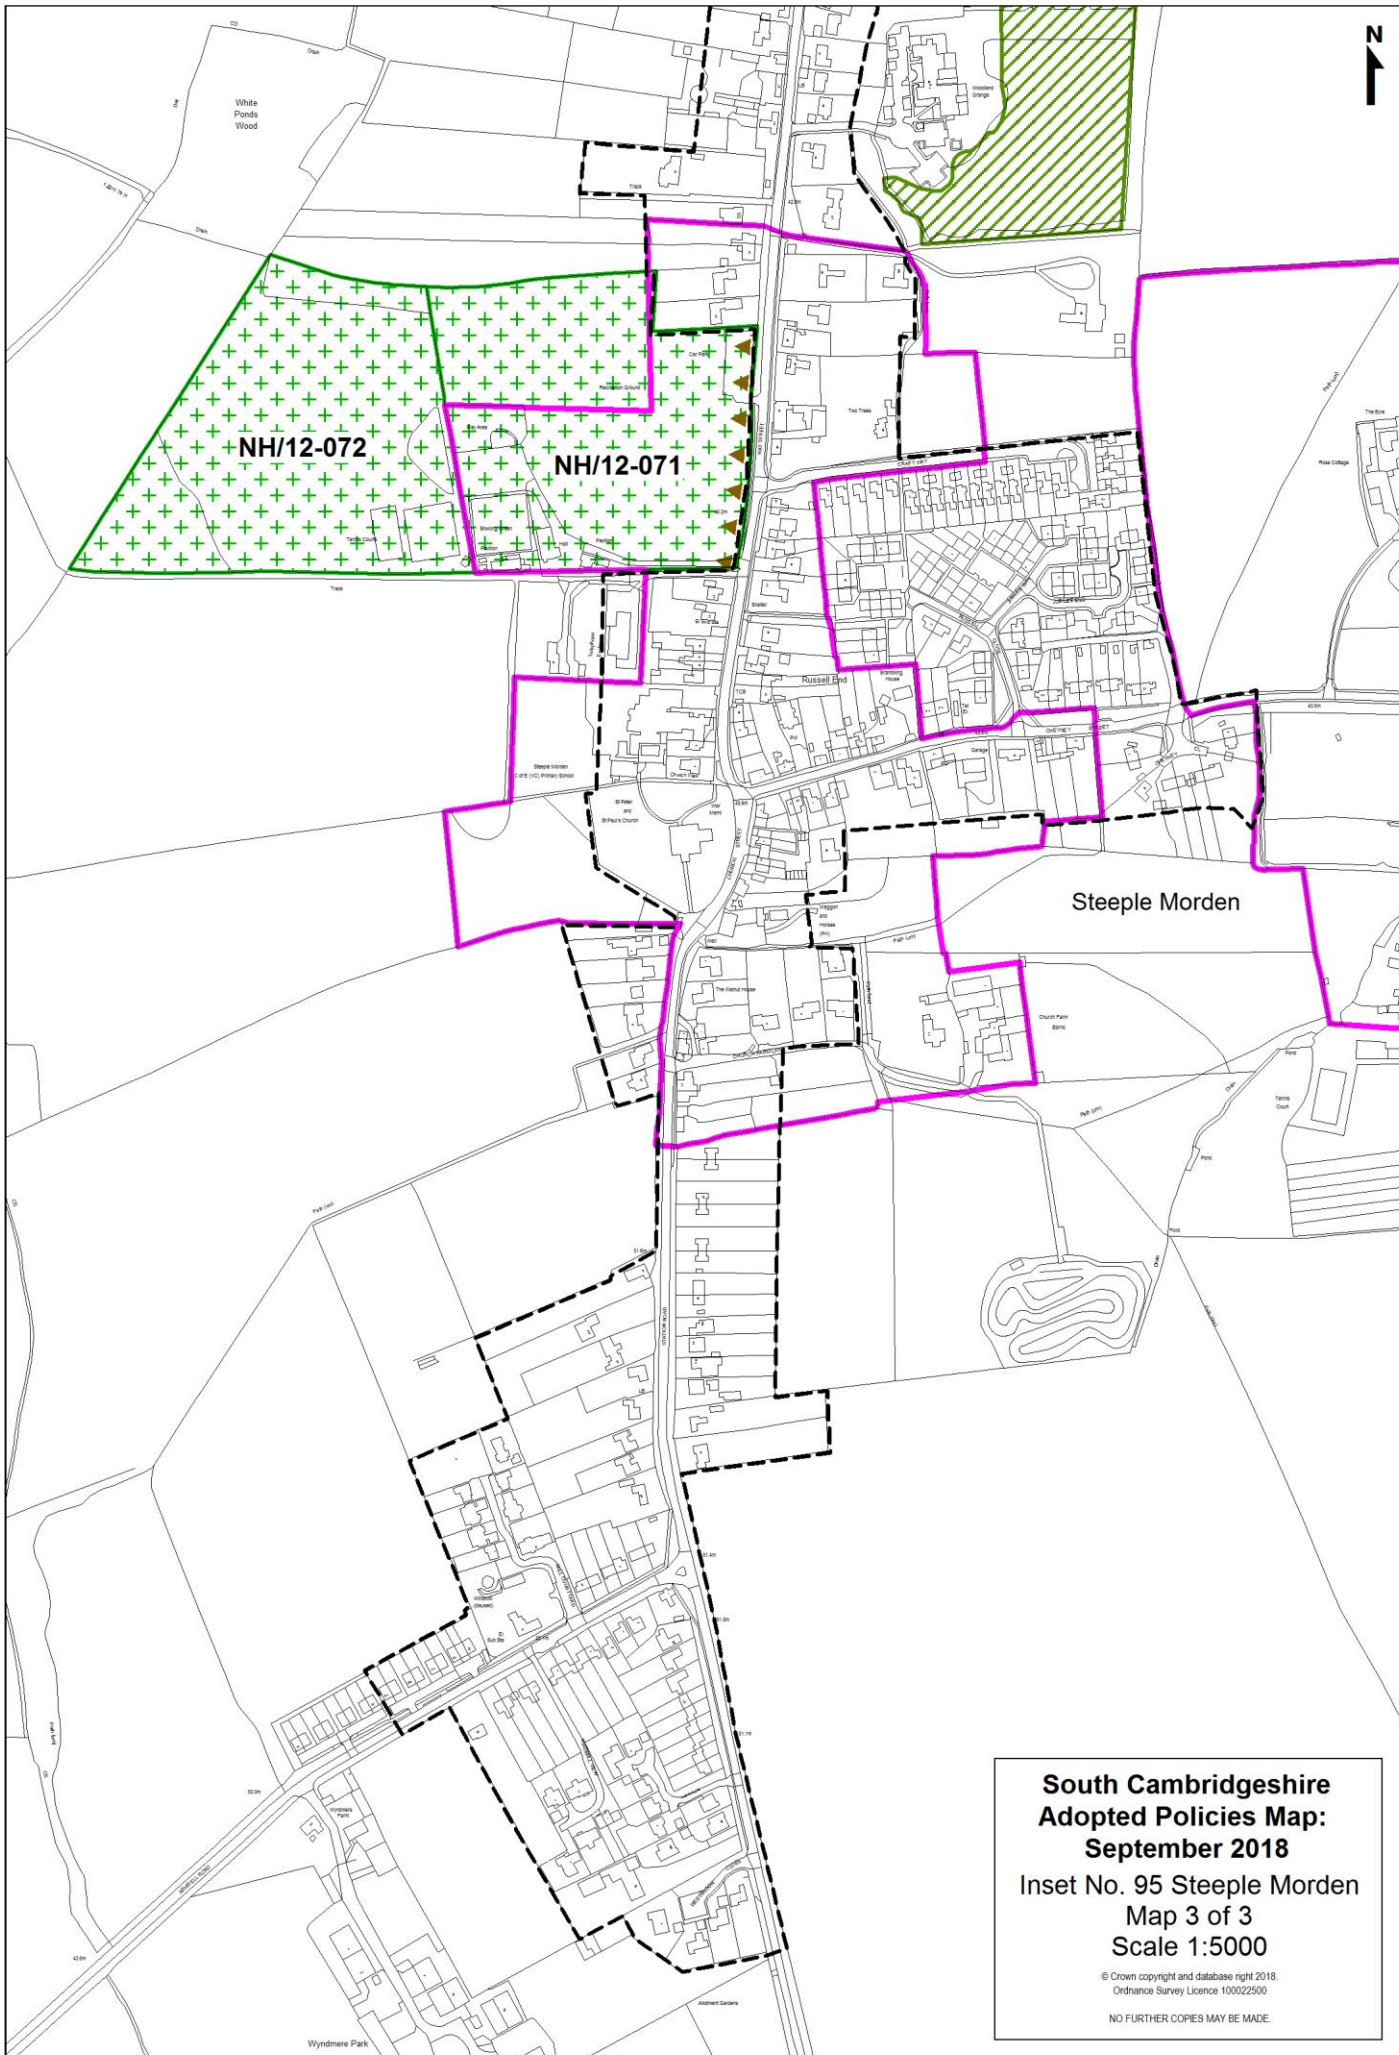

NH/12-072

NH/12-071

Steeple Morden

**South Cambridgeshire
Adopted Policies Map:
September 2018**

**Inset No. 95 Steeple Morden
Map 3 of 3
Scale 1:5000**

NO FURTHER COPIES MAY BE MADE.