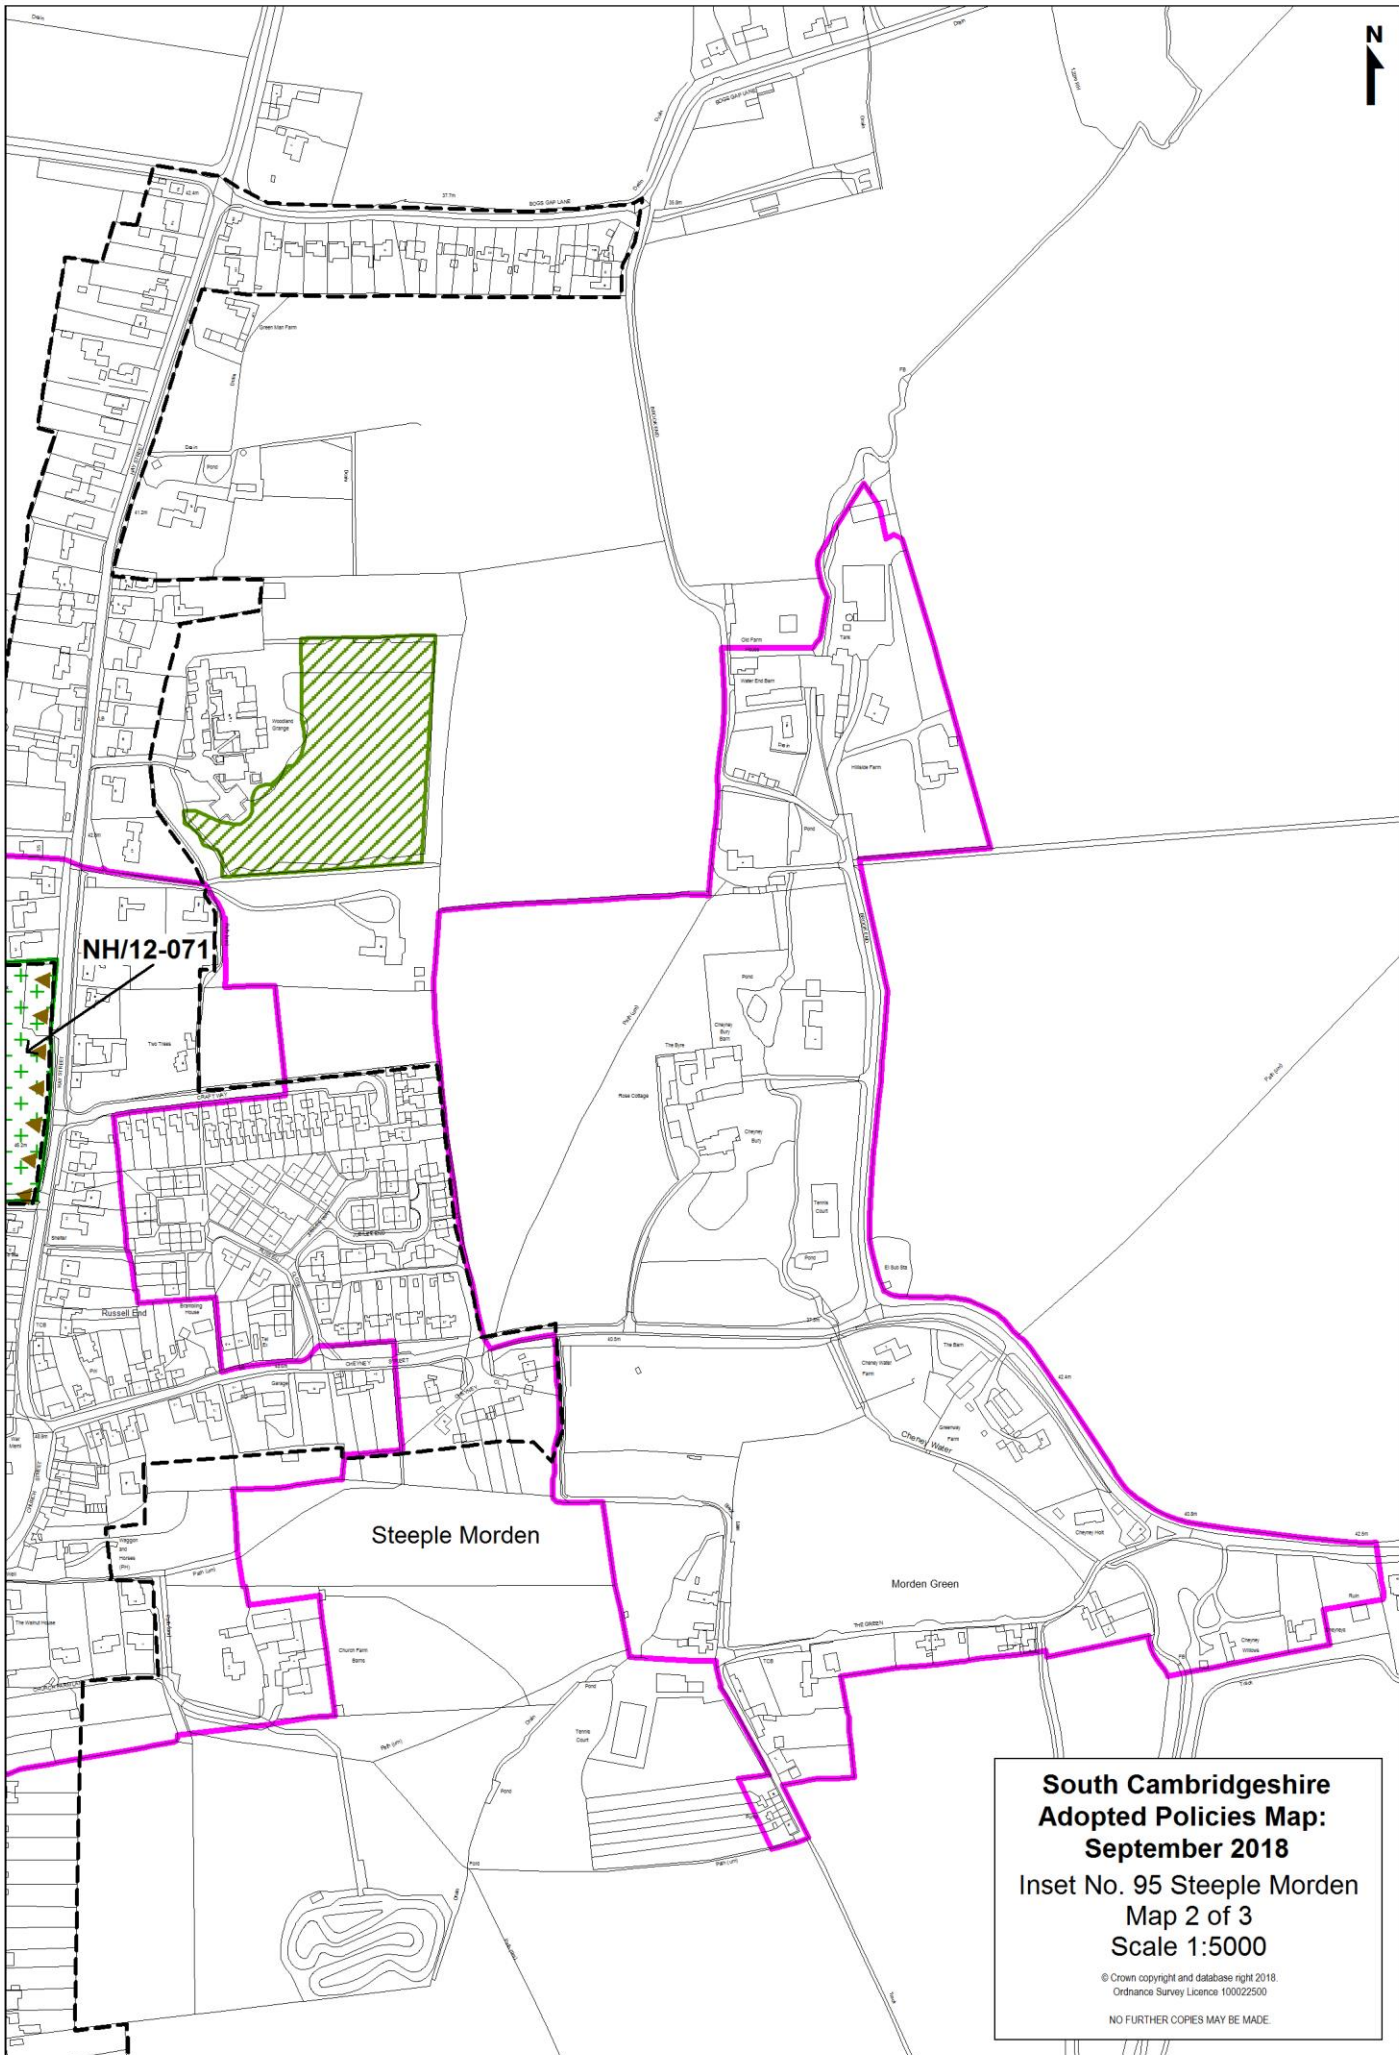

**South Cambridgeshire
Adopted Policies Map:
September 2018**
Inset No. 95 Steeple Morden
Map 1 of 3
Scale 1:5000

© Crown copyright and database right 2018.
Ordnance Survey Licence 100022500

NO FURTHER COPIES MAY BE MADE

NH/12-071

Steeple Morden

Morden Green

**South Cambridgeshire
Adopted Policies Map:
September 2018**
Inset No. 95 Steeple Morden
Map 2 of 3
Scale 1:5000

© Crown copyright and database right 2018.
Ordnance Survey Licence 100022500
NO FURTHER COPIES MAY BE MADE.

NH/12-072

NH/12-071

Steeple Morden

**South Cambridgeshire
Adopted Policies Map:
September 2018**

**Inset No. 95 Steeple Morden
Map 3 of 3
Scale 1:5000**

© Crown copyright and database right 2018.
Ordnance Survey Licence 100022500