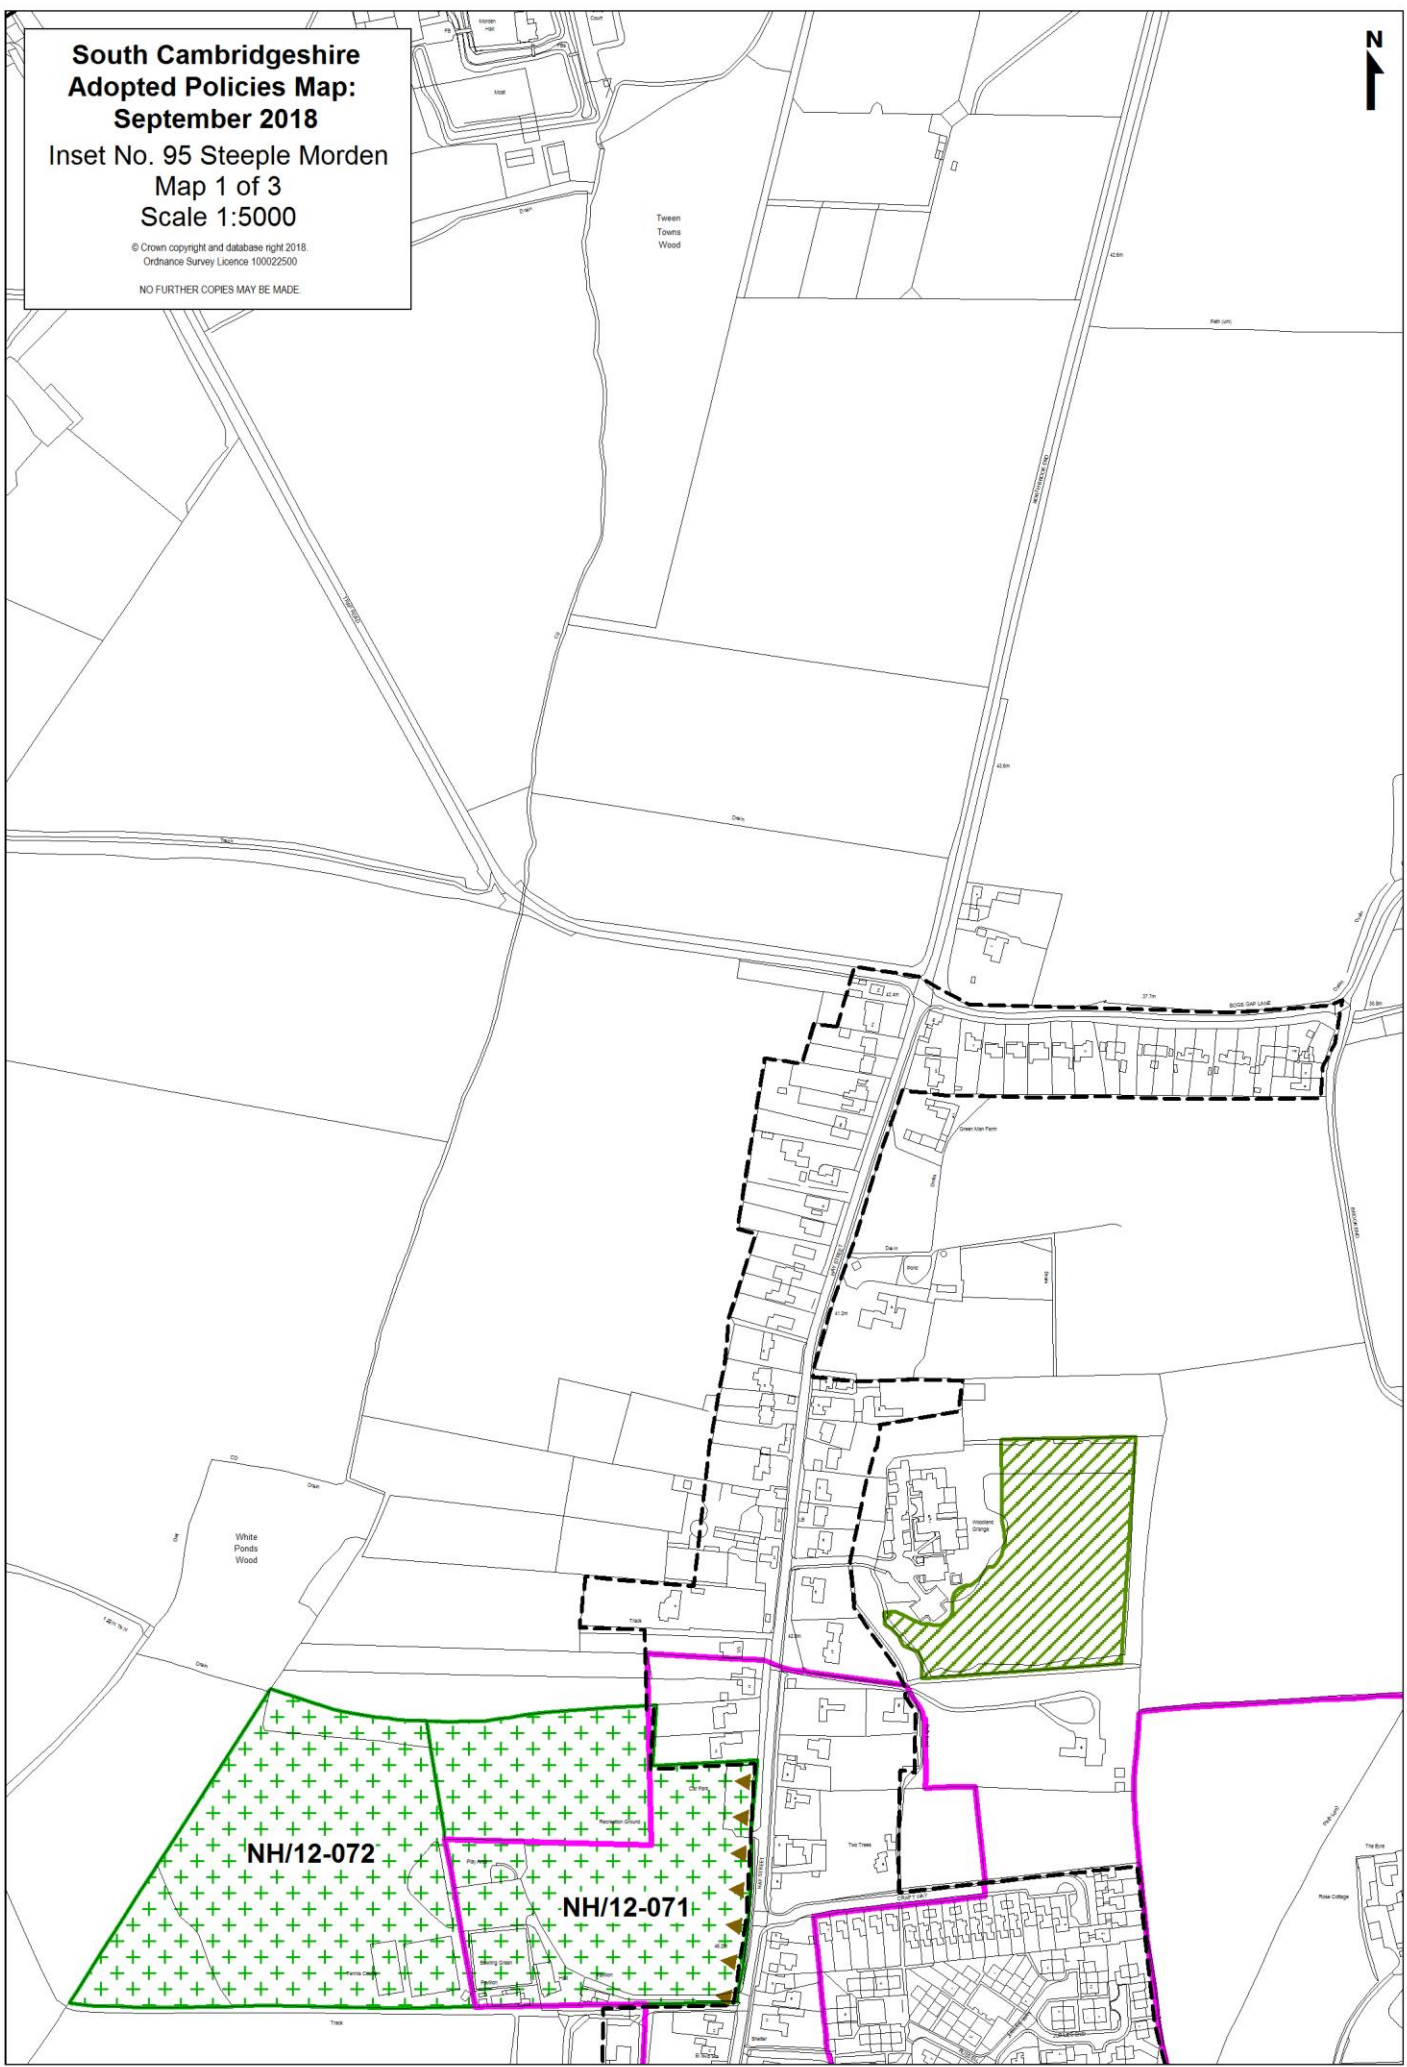

**South Cambridgeshire
Adopted Policies Map:
September 2018**
Inset No. 95 Steeple Morden
Map 1 of 3
Scale 1:5000

© Crown copyright and database right 2018.
Ordnance Survey Licence 100022500

NO FURTHER COPIES MAY BE MADE

NH/12-071

Steeple Morden

Morden Green

**South Cambridgeshire
Adopted Policies Map:
September 2018**
Inset No. 95 Steeple Morden
Map 2 of 3
Scale 1:5000

© Crown copyright and database right 2018.
Ordnance Survey Licence 100022500
NO FURTHER COPIES MAY BE MADE.

NH/12-072

NH/12-071

Steeple Morden

**South Cambridgeshire
Adopted Policies Map:
September 2018**

**Inset No. 95 Steeple Morden
Map 3 of 3
Scale 1:5000**

© Crown copyright and database right 2018.
Ordnance Survey Licence 100022500