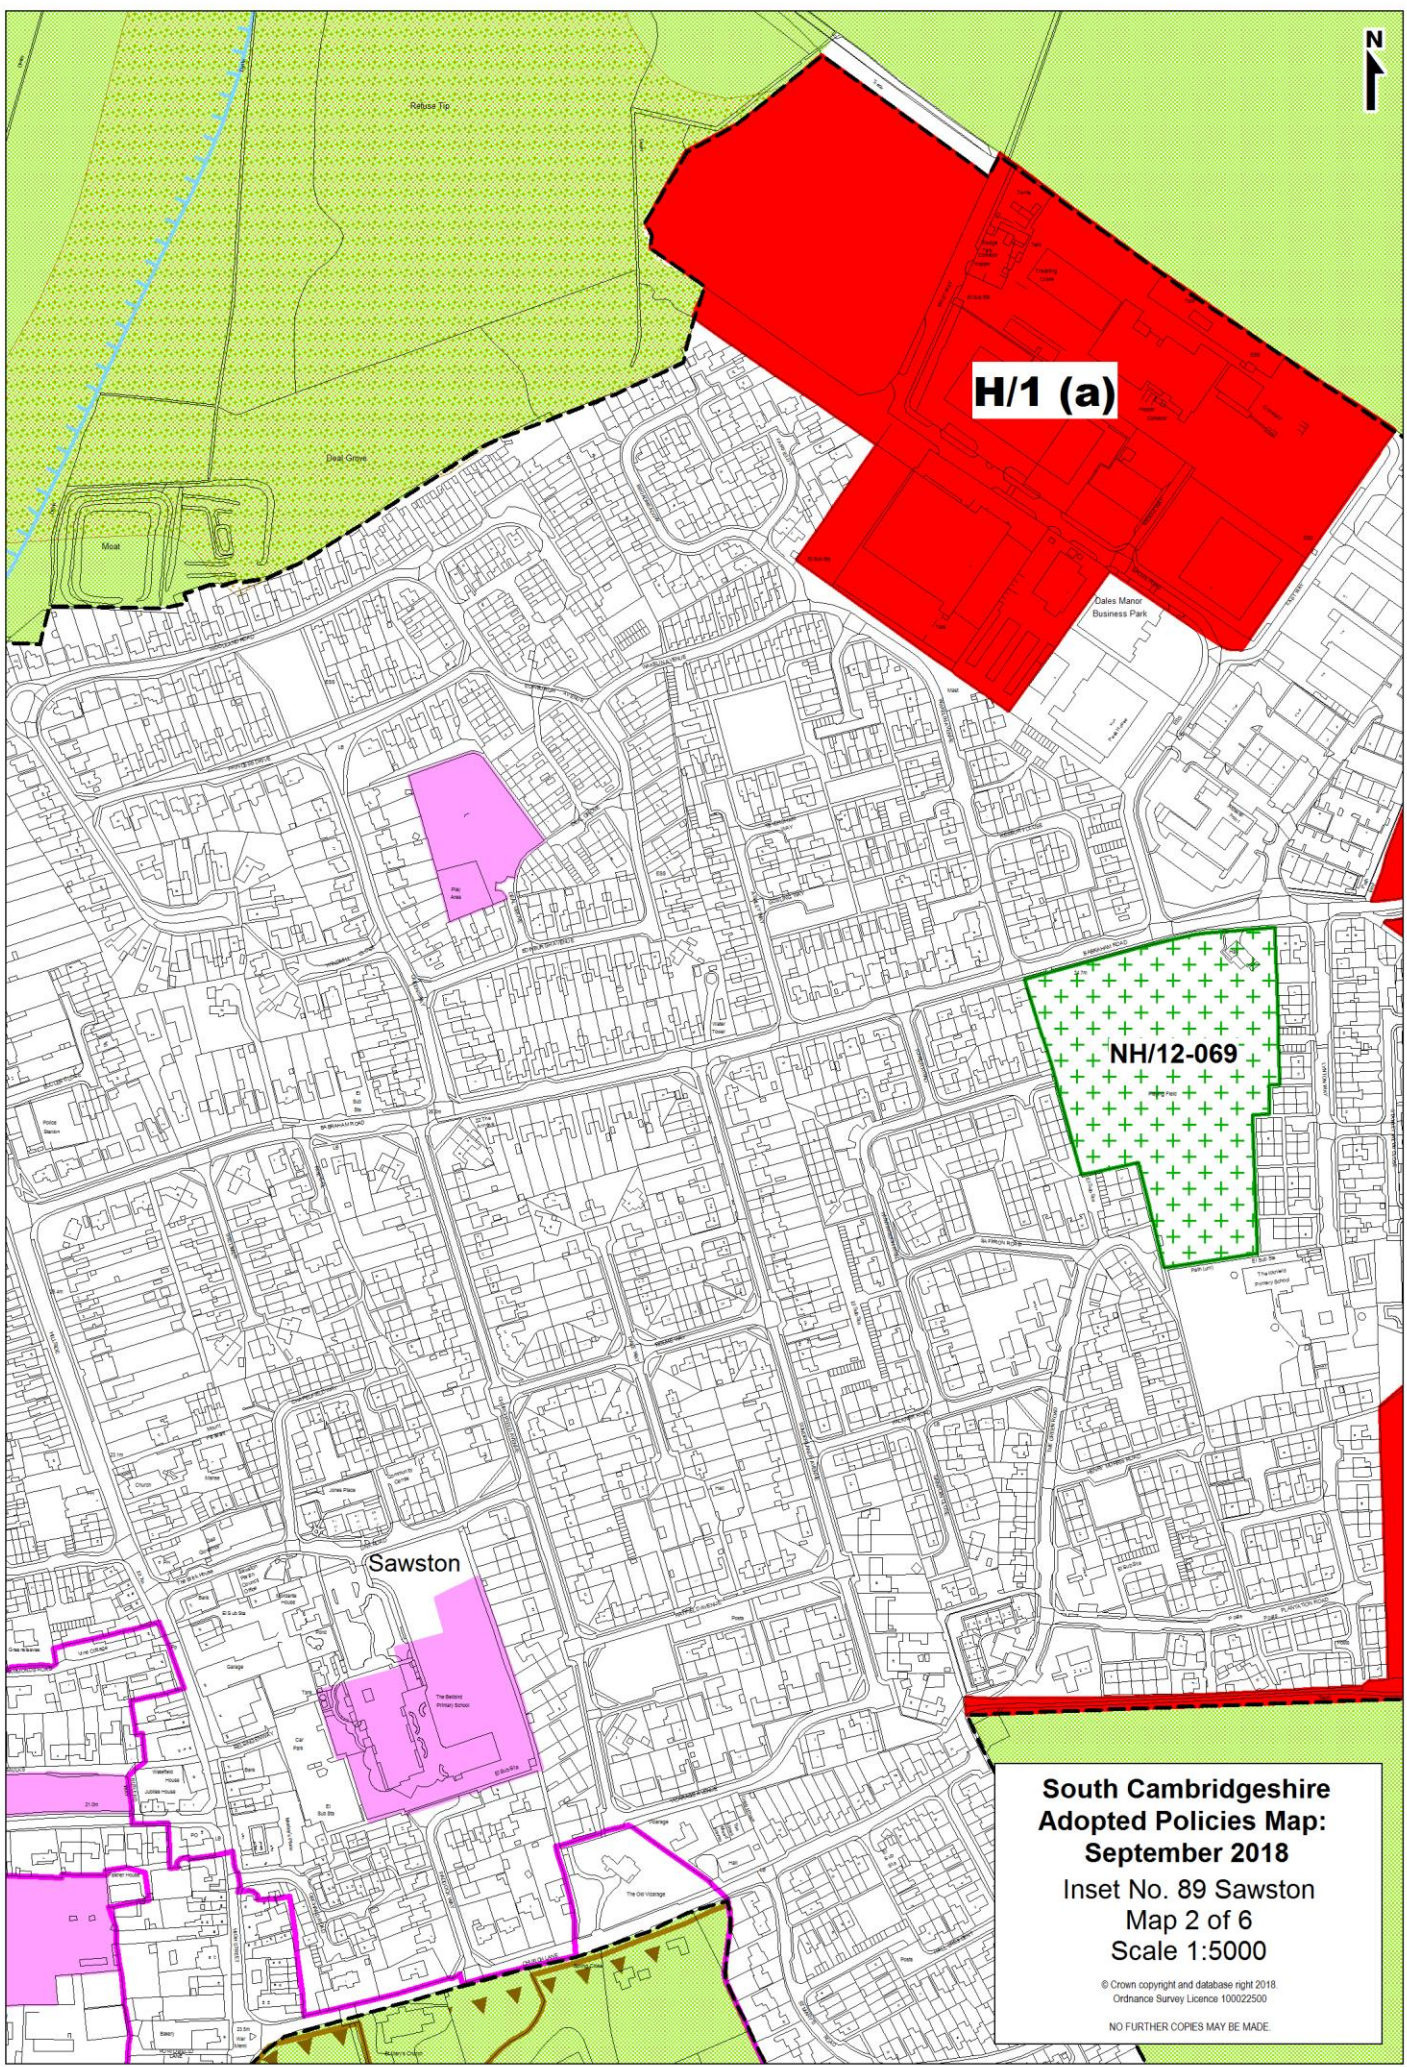

H/1 (a)

NH/12-069

Sawston

**South Cambridgeshire
Adopted Policies Map:
September 2018**
Inset No. 89 Sawston
Map 2 of 6
Scale 1:5000

NO FURTHER COPIES MAY BE MADE.