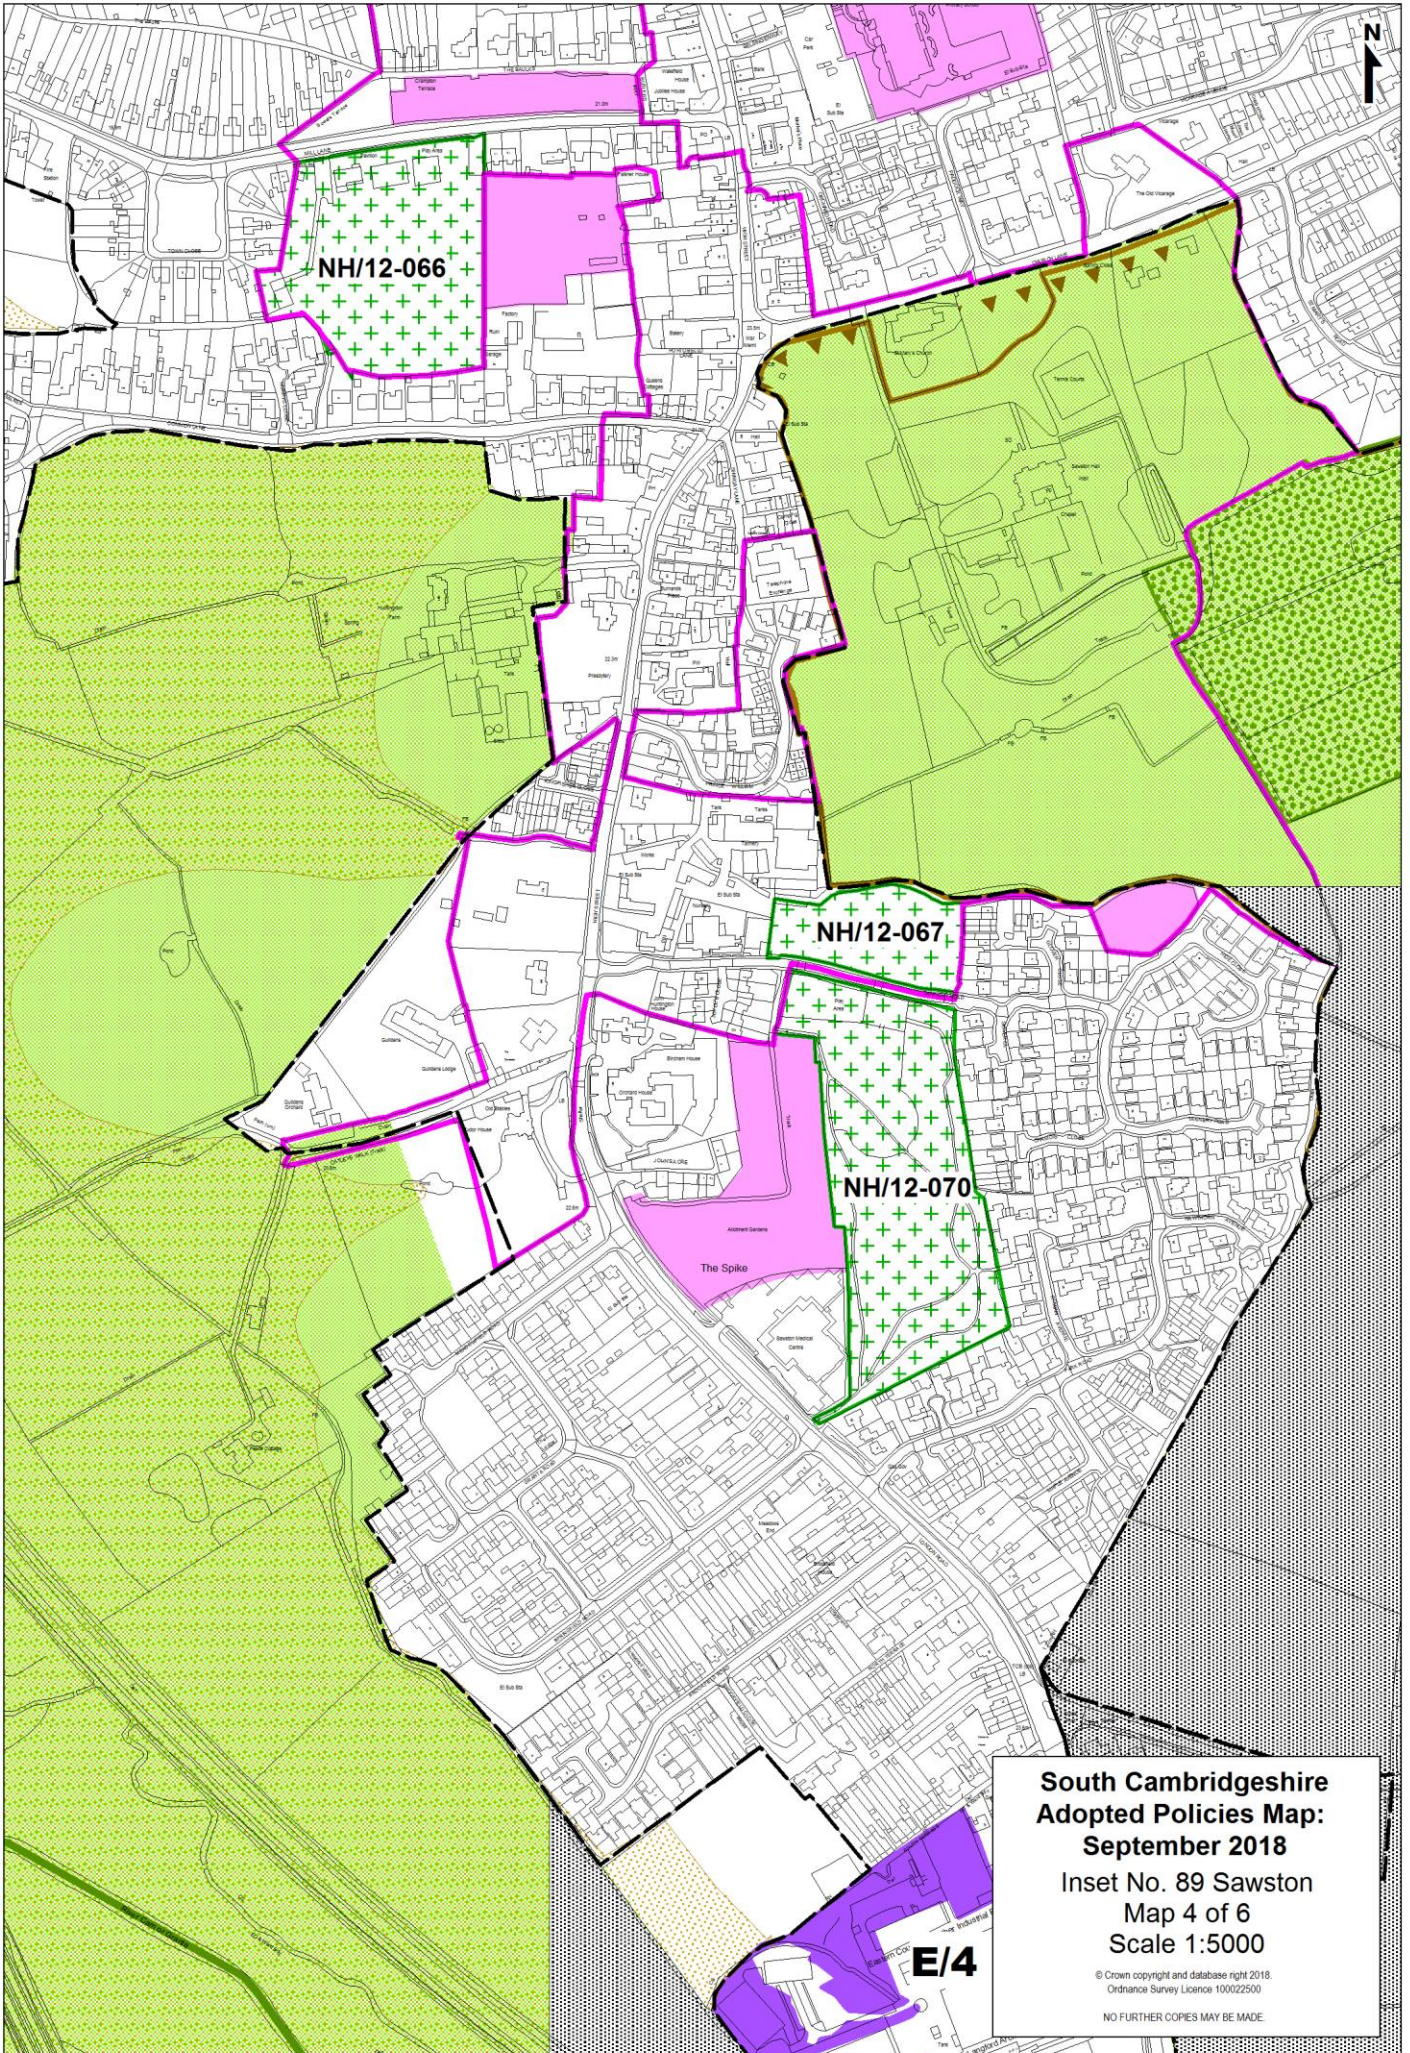

**South Cambridgeshire
Adopted Policies Map:
September 2018**

**Inset No. 89 Sawston
Map 1 of 6
Scale 1:5000**

© Crown copyright and database right 2018.
Ordnance Survey Licence 100022500
NO FURTHER COPIES MAY BE MADE

H/1 (a)

NH/12-069

Sawston

**South Cambridgeshire
Adopted Policies Map:
September 2018**
Inset No. 89 Sawston
Map 2 of 6
Scale 1:5000

© Crown copyright and database right 2018.
Ordnance Survey Licence 100022500

NO FURTHER COPIES MAY BE MADE.

**South Cambridgeshire
Adopted Policies Map:
September 2018**
Inset No. 89 Sawston
Map 4 of 6
Scale 1:5000

© Crown copyright and database right 2018.
Ordnance Survey Licence 100022500
NO FURTHER COPIES MAY BE MADE

**South Cambridgeshire
Adopted Policies Map:
September 2018**
Inset No. 89 Sawston
Map 6 of 6
Scale 1:5000

© Crown copyright and database right 2018.
Ordnance Survey Licence 100022500
NO FURTHER COPIES MAY BE MADE.