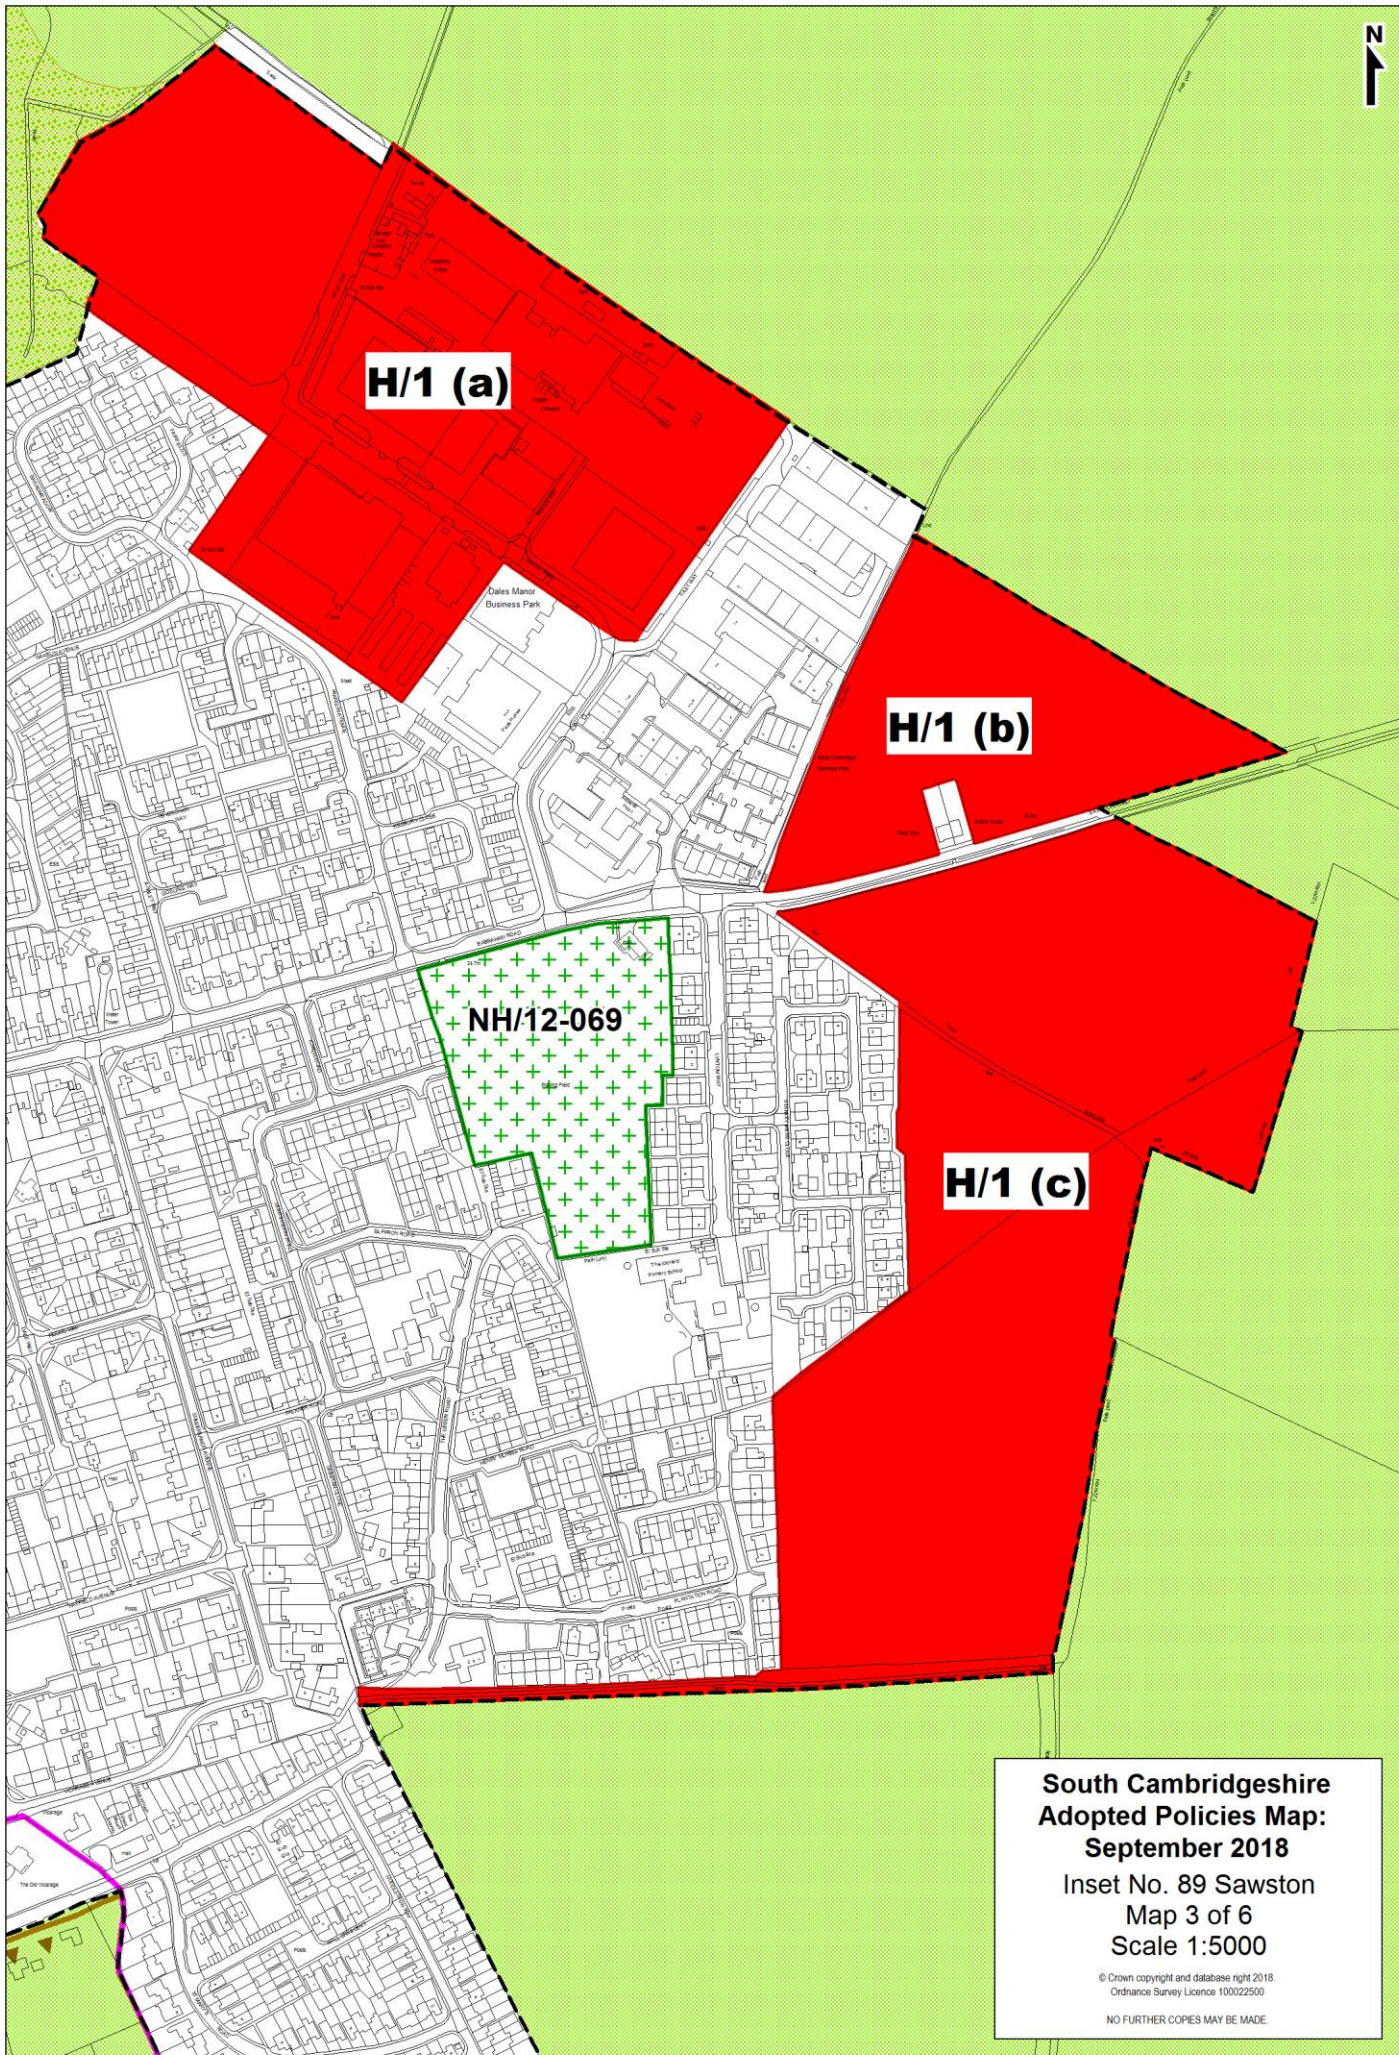

**South Cambridgeshire
Adopted Policies Map:
September 2018**

**Inset No. 89 Sawston
Map 1 of 6
Scale 1:5000**

© Crown copyright and database right 2018.
Ordnance Survey Licence 100022500
NO FURTHER COPIES MAY BE MADE

H/1 (a)

NH/12-069

Sawston

**South Cambridgeshire
Adopted Policies Map:
September 2018**
Inset No. 89 Sawston
Map 2 of 6
Scale 1:5000

© Crown copyright and database right 2018.
Ordnance Survey Licence 100022500

NO FURTHER COPIES MAY BE MADE.

**South Cambridgeshire
Adopted Policies Map:
September 2018**
Inset No. 89 Sawston
Map 4 of 6
Scale 1:5000

© Crown copyright and database right 2018.
Ordnance Survey Licence 100022500
NO FURTHER COPIES MAY BE MADE

**South Cambridgeshire
Adopted Policies Map:
September 2018**
Inset No. 89 Sawston
Map 6 of 6
Scale 1:5000

© Crown copyright and database right 2018.
Ordnance Survey Licence 100022500
NO FURTHER COPIES MAY BE MADE.