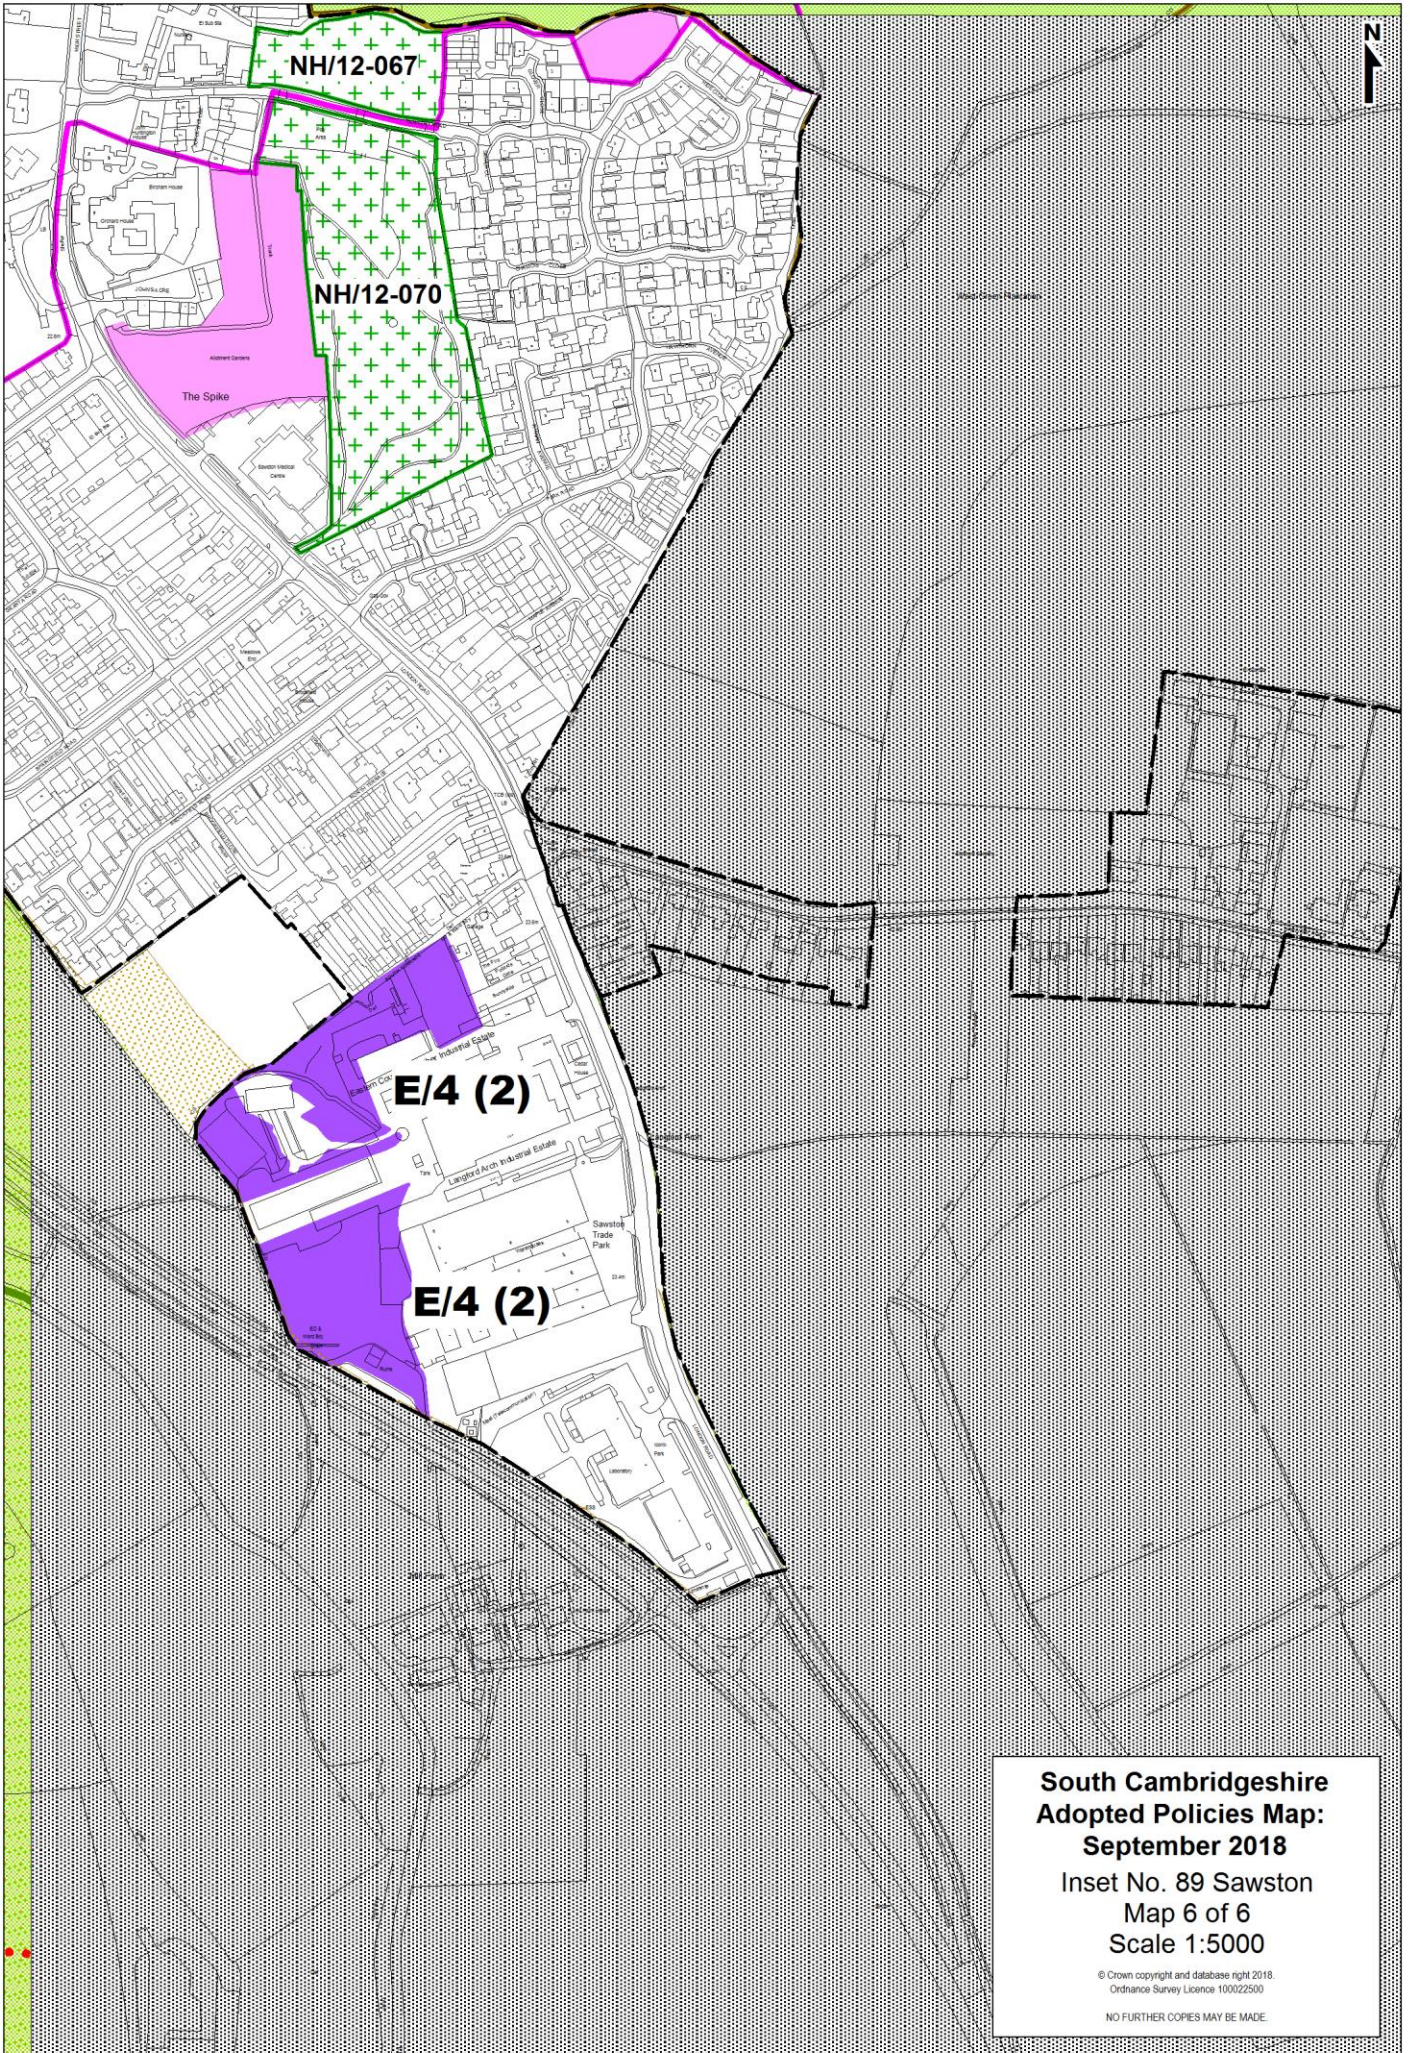

**South Cambridgeshire
Adopted Policies Map:
September 2018**
Inset No. 89 Sawston
Map 6 of 6
Scale 1:5000