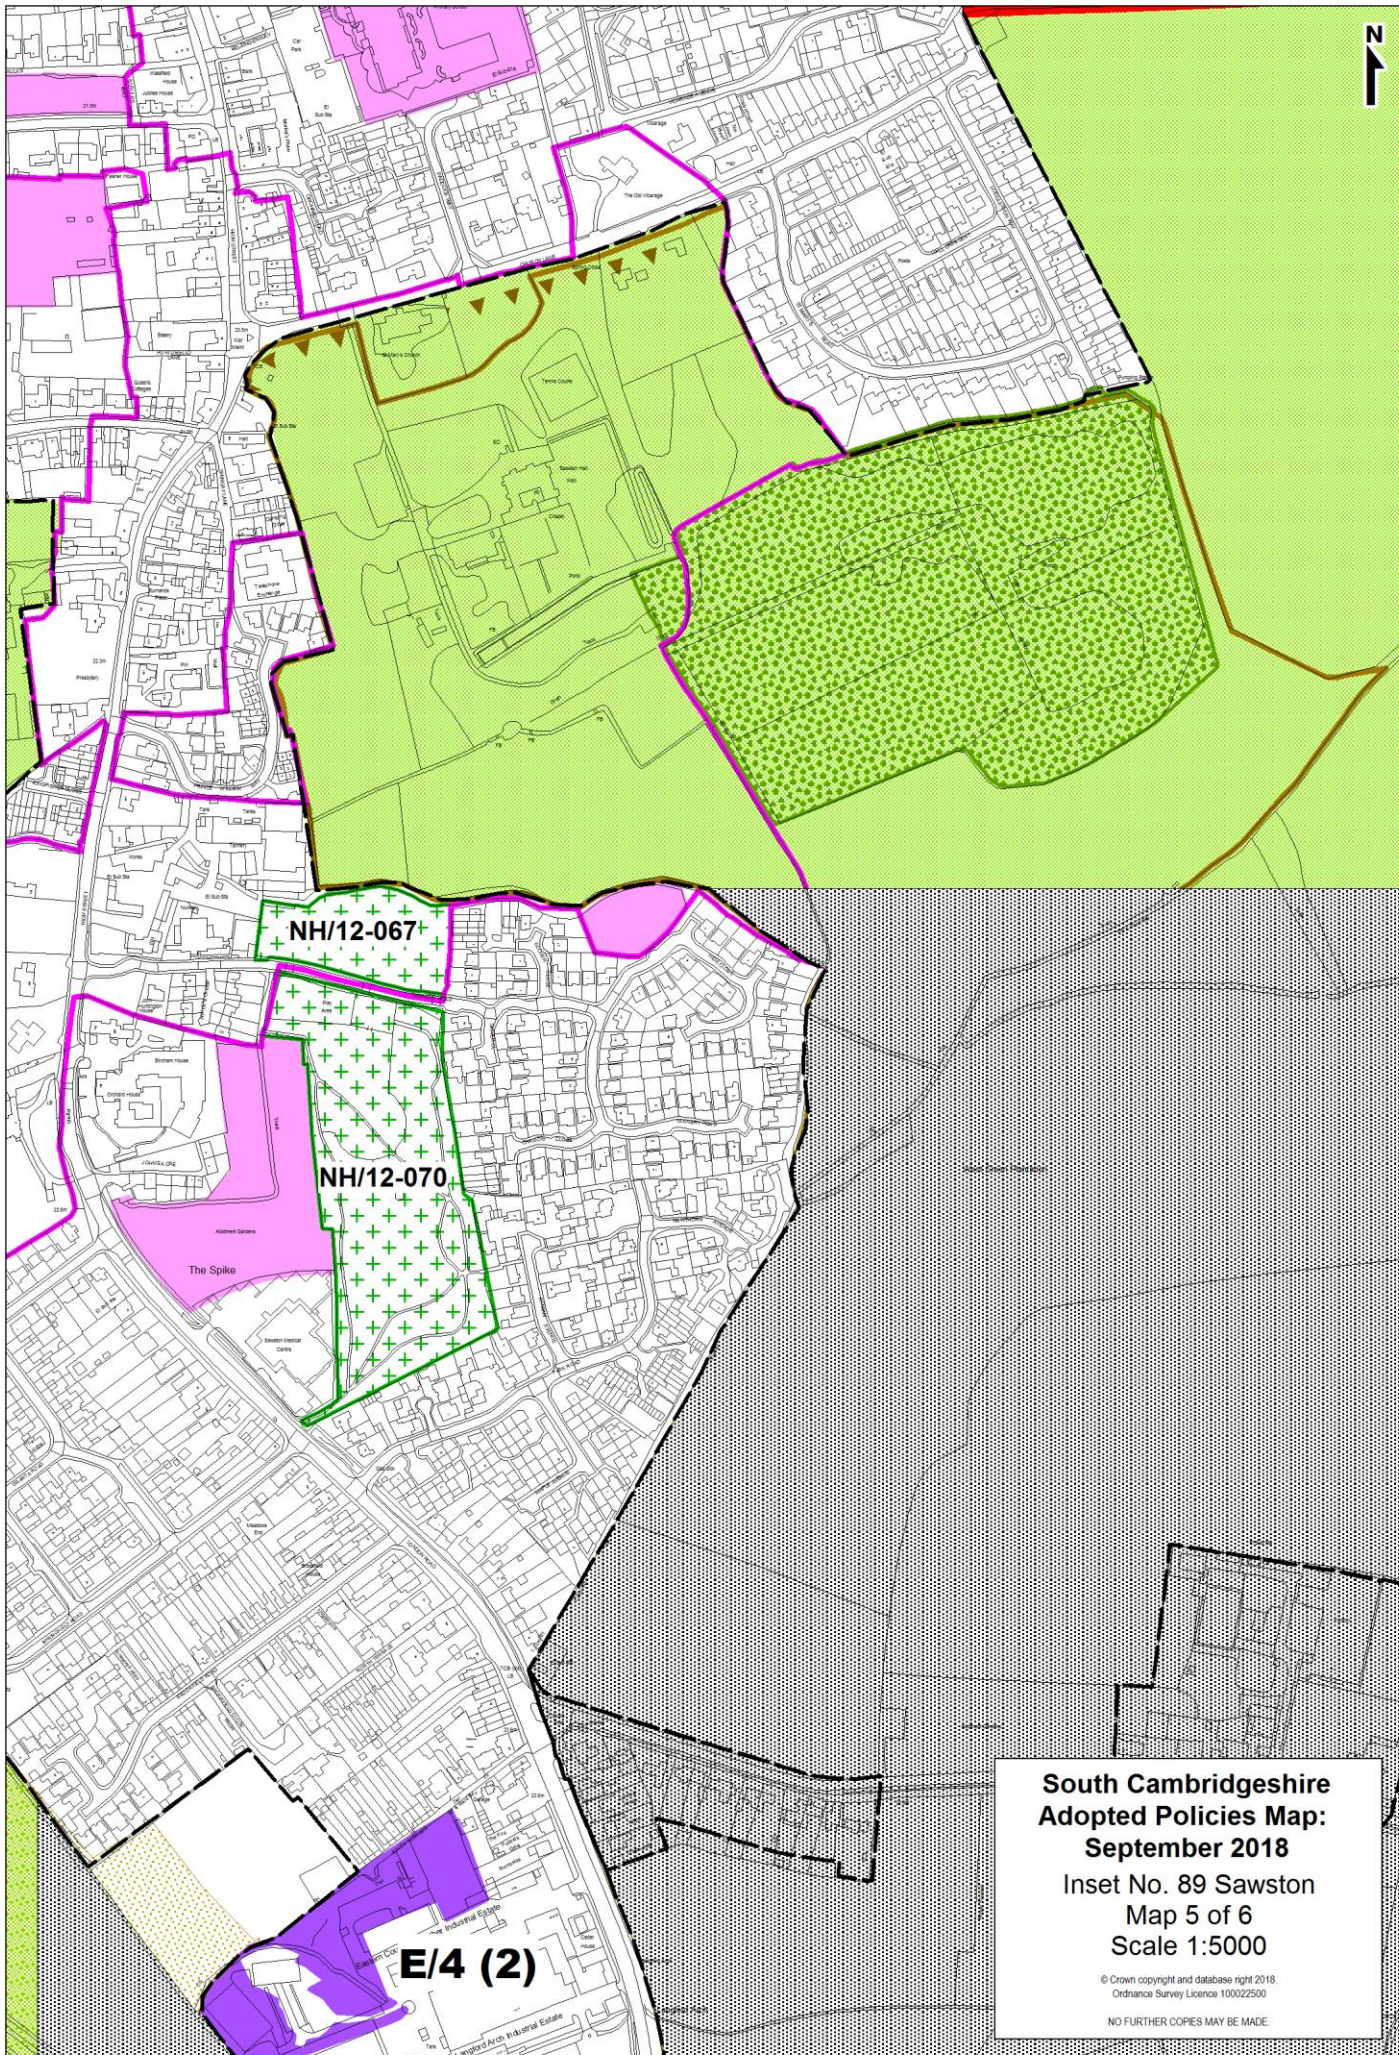

**South Cambridgeshire
Adopted Policies Map:
September 2018**

**Inset No. 89 Sawston
Map 1 of 6
Scale 1:5000**

© Crown copyright and database right 2018.
Ordnance Survey Licence 100022500
NO FURTHER COPIES MAY BE MADE

H/1 (a)

NH/12-069

Sawston

**South Cambridgeshire
Adopted Policies Map:
September 2018**
Inset No. 89 Sawston
Map 2 of 6
Scale 1:5000

© Crown copyright and database right 2018.
Ordnance Survey Licence 100022500

NO FURTHER COPIES MAY BE MADE.

**South Cambridgeshire
Adopted Policies Map:
September 2018**
Inset No. 89 Sawston
Map 4 of 6
Scale 1:5000

© Crown copyright and database right 2018.
Ordnance Survey Licence 100022500
NO FURTHER COPIES MAY BE MADE

**South Cambridgeshire
Adopted Policies Map:
September 2018**
Inset No. 89 Sawston
Map 6 of 6
Scale 1:5000

© Crown copyright and database right 2018.
Ordnance Survey Licence 100022500
NO FURTHER COPIES MAY BE MADE.