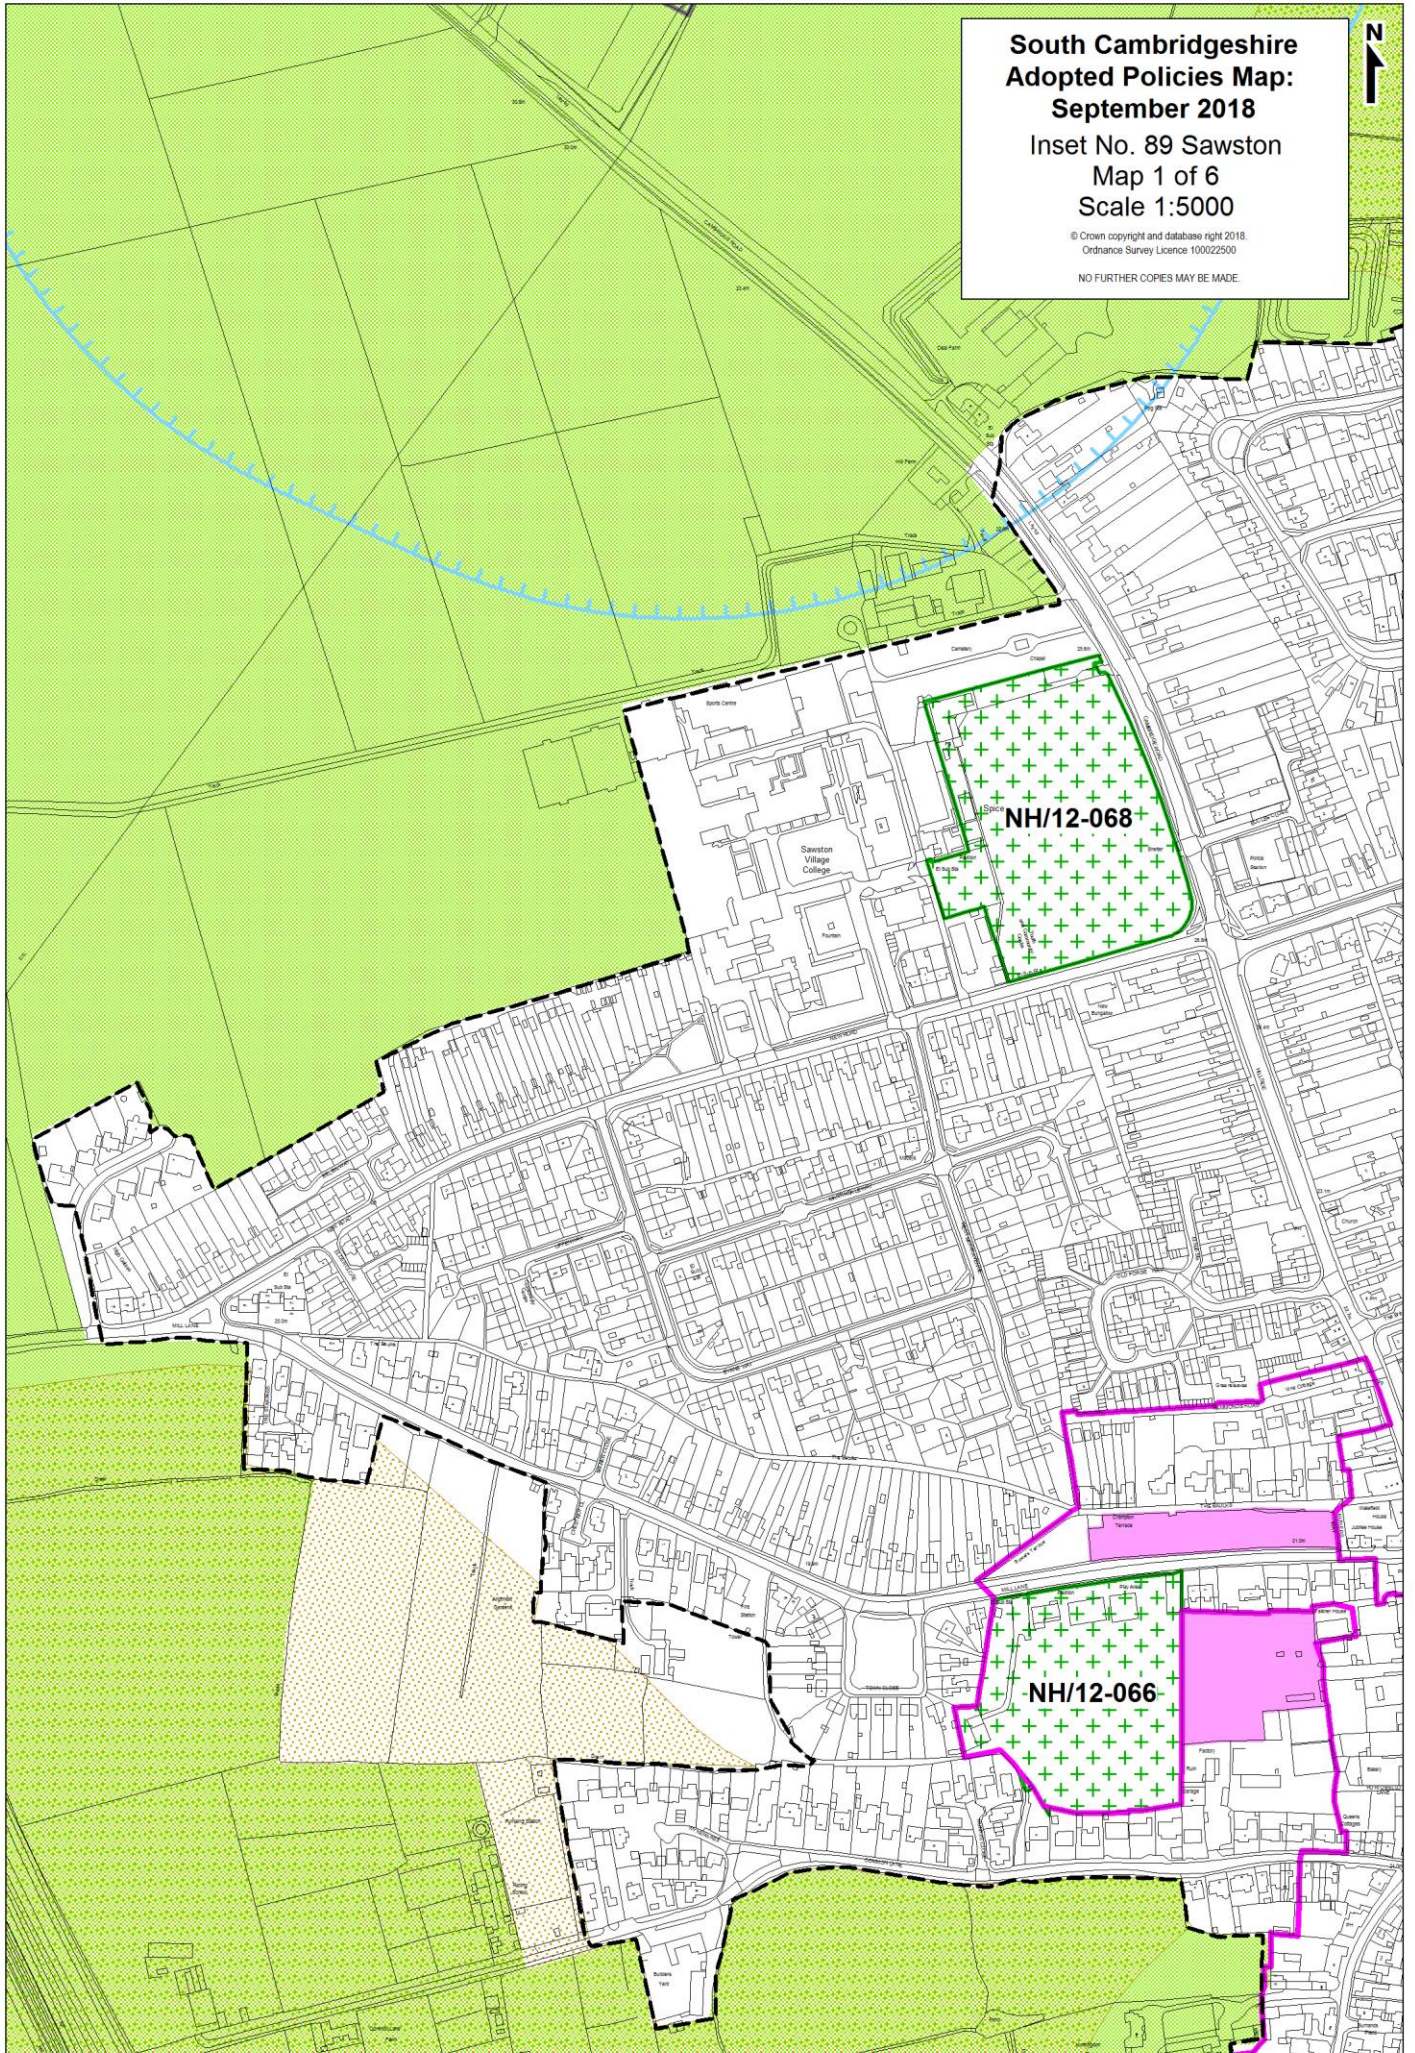

**South Cambridgeshire
Adopted Policies Map:
September 2018**

**Inset No. 89 Sawston
Map 1 of 6
Scale 1:5000**