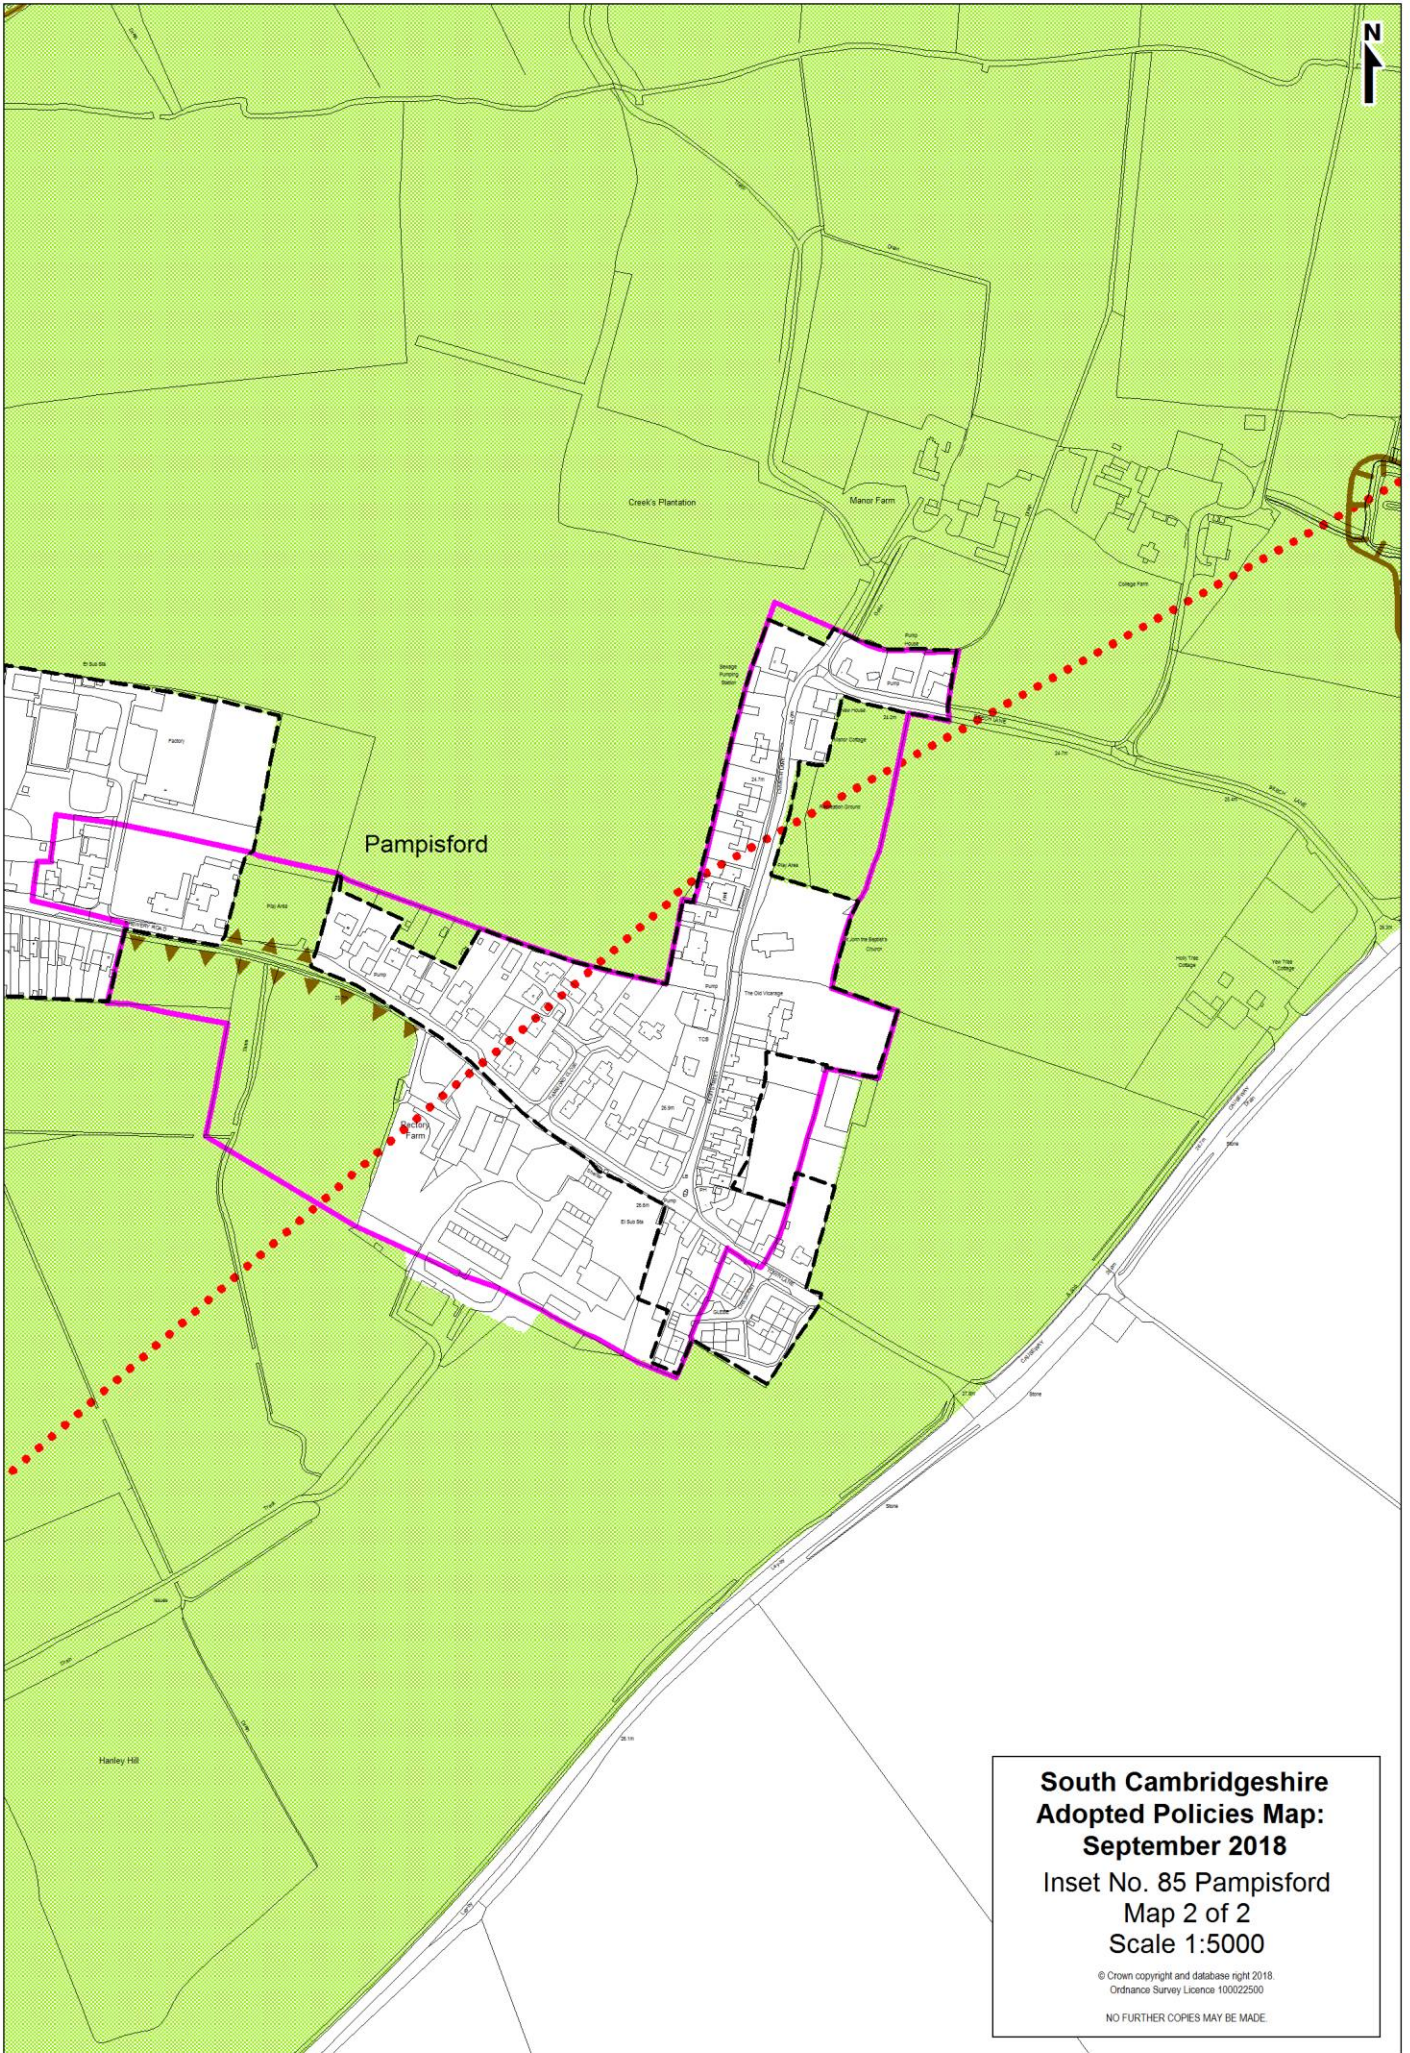

**South Cambridgeshire
Adopted Policies Map:
September 2018**
Inset No. 85 Pampisford
Map 2 of 2
Scale 1:5000

NO FURTHER COPIES MAY BE MADE.