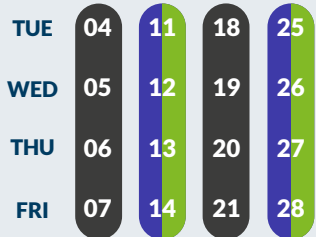

NEVER BIN BATTERIES OR VAPES

They cause fires in our bin lorries, and must be recycled separately.

Vapes can be taken back to vape shops, supermarkets, petrol stations or to the large Household Recycling Centres for recycling.

Small household batteries can be put in a small plastic bag, tied shut and left on the top of your bin on collection day. Larger batteries such as e-bike batteries should be taken to Household Recycling Centres.

GROUP A

TUESDAY

Coton, Great and Little Chishill, Great Shelford, Heydon, Hinxton, Ickleton, Little Shelford, South Trumpington, Stapleford, Whittlesford

WEDNESDAY

Balsham, Carlton, Fen Ditton, Fulbourn, Great Wilbraham, Horningsea, Horseheath, Landbeach, Little Wilbraham, Six Mile Bottom, Stow-Cum-Quy, Teversham, Waterbeach, West Wickham, West Wrating, Weston Colville

THURSDAY

Abington Pigotts, Barton, Bassingbourn, Cambourne (Great - south of High St.), Caldecote, Chittering, Comberton, Grantchester, Great Eversden, Guilden Morden, Hardwick, Harlton, Haslingfield, Kingston, Litlington, Little Eversden, Madingley, Milton, Odsey, Orchard Park, Orwell, Shingay-Cum- Wendy, Steeple Morden, Toft, Whaddon, Wimpole

FRIDAY

Boxworth, Childerley, Conington, Croxton, Elsworth, Eltisley, Fen Drayton, Graveley, Knapwell, Longstanton, Northstowe, Papworth Everard, Papworth St. Agnes, Swavesey

MARCH