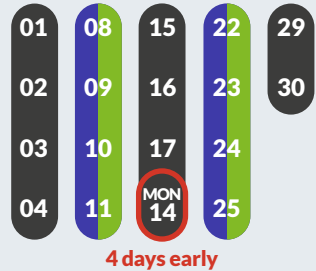

Bin collection calendar

Bins must be put out by 6am on your collection day. Close lids fully. Please report missed collections between 3:30pm on collection day and 3:30pm the next working day.

For advice on how to leave out extra recycling for collection and other policies, or to report a missed bin, visit www.scambs.gov.uk/bins

NEVER BIN BATTERIES OR VAPES

They cause fires in our bin lorries, and must be recycled separately.

Vapes can be taken back to vape shops, supermarkets, petrol stations or to the large Household Recycling Centres for recycling.

Small household batteries can be put in a small plastic bag, tied shut and left on the top of your bin on collection day. Larger batteries such as e-bike batteries should be taken to Household Recycling Centres.

GROUP A

TUESDAY

Coton, Great and Little Chishill, Great Shelford, Heydon, Hinxton, Ickleton, Little Shelford, South Trumpington, Stapleford, Whittlesford

WEDNESDAY

Balsham, Carlton, Fen Ditton, Fulbourn, Great Wilbraham, Horningsea, Horseheath, Landbeach, Little Wilbraham, Six Mile Bottom, Stow-Cum-Quy, Teversham, Waterbeach, West Wickham, West Wrating, Weston Colville

THURSDAY

Abington Pigotts, Barton, Bassingbourn, Cambourne (Great - south of High St.), Caldecote, Chittering, Comberton, Grantchester, Great Eversden, Guilden Morden, Hardwick, Harlton, Haslingfield, Kingston, Litlington, Little Eversden, Madingley, Milton, Odsey, Orchard Park, Orwell, Shingay-Cum- Wendy, Steeple Morden, Toft, Whaddon, Wimpole

FRIDAY

Boxworth, Childerley, Conington, Croxton, Elsworth, Eltisley, Fen Drayton, Graveley, Knapwell, Longstanton, Northstowe, Papworth Everard, Papworth St. Agnes, Swavesey

MARCH

APRIL

MAY

JUNE

Blue and green bin

Black bin only

Change of date

GROUP B