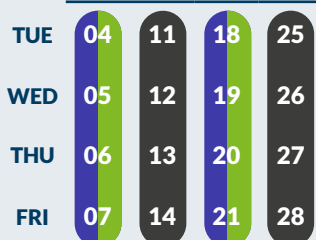

Bin collection calendar

Bins must be put out by 6am on your collection day. Close lids fully. Please report missed collections between 3:30pm on collection day and 3:30pm the next working day.

For advice on how to leave out extra recycling for collection and other policies, or to report a missed bin, visit www.scambs.gov.uk/bins

NEVER BIN BATTERIES OR VAPES

They cause fires in our bin lorries, and must be recycled separately.

Vapes can be taken back to vape shops, supermarkets, petrol stations or to the large Household Recycling Centres for recycling.

Small household batteries can be put in a small plastic bag, tied shut and left on the top of your bin on collection day. Larger batteries such as e-bike batteries should be taken to Household Recycling Centres.

GROUP A

TUESDAY

Coton, Great and Little Chishill, Great Shelford, Heydon, Hinxton, Ickleton, Little Shelford, South Trumpington, Stapleford, Whittlesford

WEDNESDAY

Balsham, Carlton, Fen Ditton, Fulbourn, Great Wilbraham, Horningsea, Horseheath, Landbeach, Little Wilbraham, Six Mile Bottom, Stow-Cum-Quy, Teversham, Waterbeach, West Wickham, West Wrating, Weston Colville

THURSDAY

Abington Pigotts, Barton, Bassingbourn, Cambourne (Great - south of High St.), Caldecote, Chittering, Comberton, Grantchester, Great Eversden, Guilden Morden, Hardwick, Harlton, Haslingfield, Kingston, Litlington, Little Eversden, Madingley, Milton, Odsey, Orchard Park, Orwell, Shingay-Cum- Wendy, Steeple Morden, Toft, Whaddon, Wimpole

FRIDAY

Boxworth, Childerley, Conington, Croxton, Elsworth, Eltisley, Fen Drayton, Graveley, Knapwell, Longstanton, Northstowe, Papworth Everard, Papworth St. Agnes, Swavesey

MARCH

APRIL

MAY

JUNE

Blue and green bin

Black bin only

Change of date

GROUP B