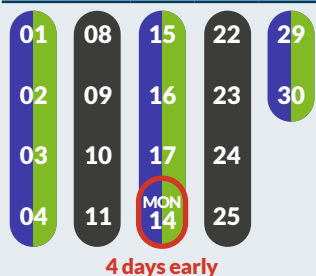

Bin collection calendar

Bins must be put out by 6am on your collection day. Close lids fully. Please report missed collections between 3:30pm on collection day and 3:30pm the next working day.

For advice on how to leave out extra recycling for collection and other policies, or to report a missed bin, visit www.scambs.gov.uk/bins

NEVER BIN BATTERIES OR VAPES

They cause fires in our bin lorries, and must be recycled separately.

Vapes can be taken back to vape shops, supermarkets, petrol stations or to the large Household Recycling Centres for recycling.

Small household batteries can be put in a small plastic bag, tied shut and left on the top of your bin on collection day. Larger batteries such as e-bike batteries should be taken to Household Recycling Centres.

GROUP A

TUESDAY

Coton, Great and Little Chishill, Great Shelford, Heydon, Hinxton, Ickleton, Little Shelford, South Trumpington, Stapleford, Whittlesford

WEDNESDAY

Balsham, Carlton, Fen Ditton, Fulbourn, Great Wilbraham, Horningsea, Horseheath, Landbeach, Little Wilbraham, Six Mile Bottom, Stow-Cum-Quy, Teversham, Waterbeach, West Wickham, West Wrating, Weston Colville

THURSDAY

Abington Pigotts, Barton, Bassingbourn, Cambourne (Great - south of High St.), Caldecote, Chittering, Comberton, Grantchester, Great Eversden, Guilden Morden, Hardwick, Harlton, Haslingfield, Kingston, Litlington, Little Eversden, Madingley, Milton, Odsey, Orchard Park, Orwell, Shingay-Cum- Wendy, Steeple Morden, Toft, Whaddon, Wimpole

FRIDAY

Boxworth, Childerley, Conington, Croxton, Elsworth, Eltisley, Fen Drayton, Graveley, Knapwell, Longstanton, Northstowe, Papworth Everard, Papworth St. Agnes, Swavesey

MARCH

APRIL

MAY

JUNE

Blue and green bin

Black bin only

Change of date

GROUP B