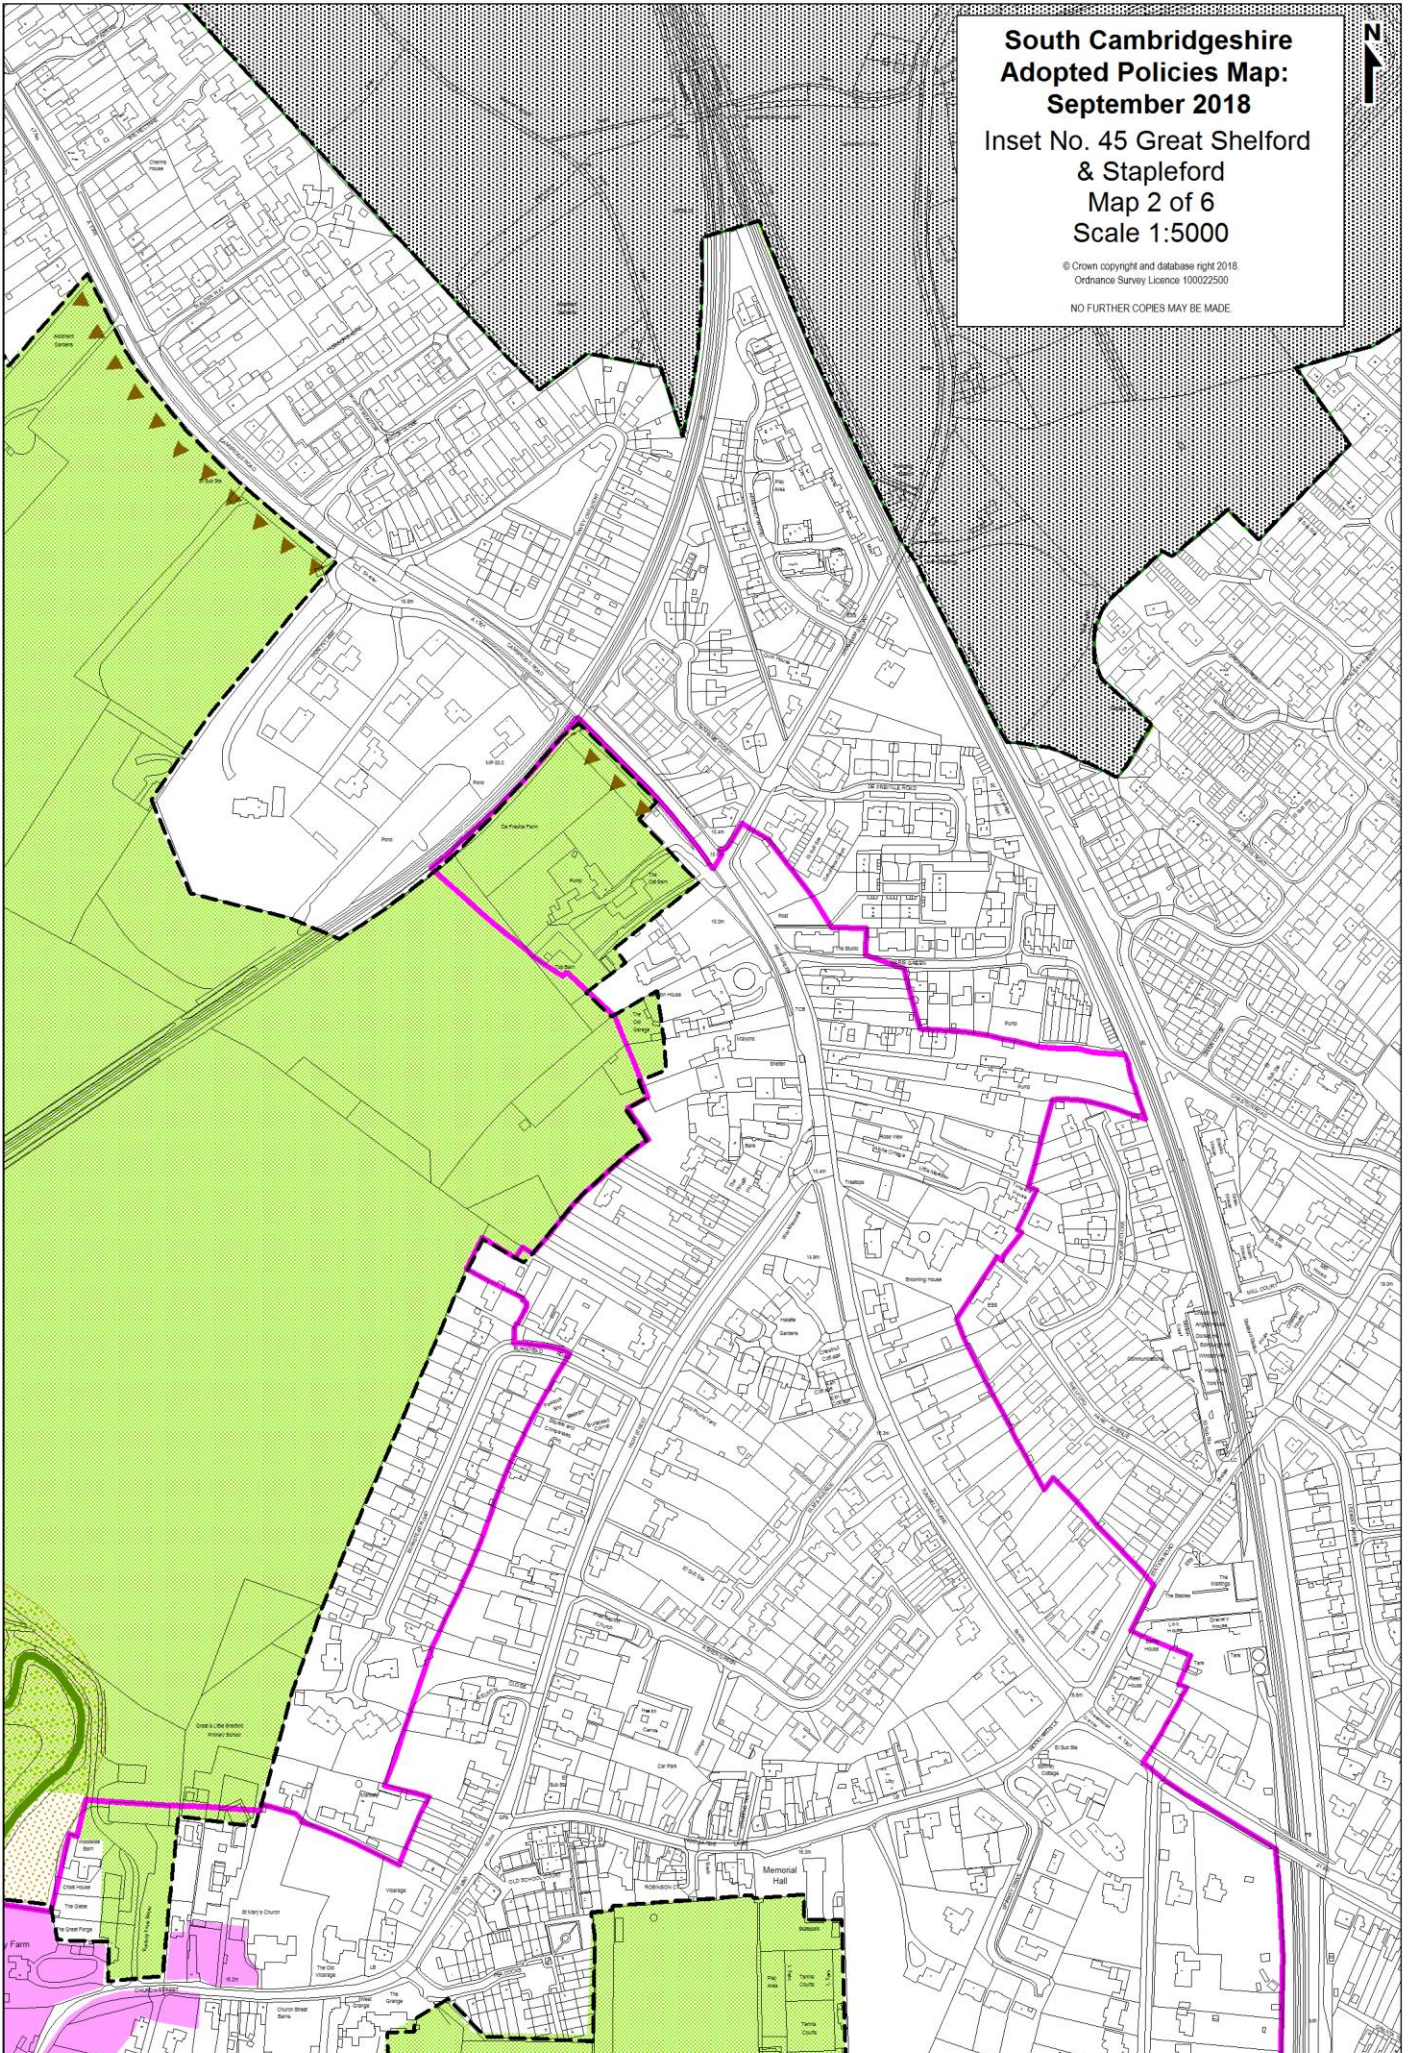

**South Cambridgeshire
Adopted Policies Map:
September 2018**

**Inset No. 45 Great Shelford
& Stapleford
Map 2 of 6
Scale 1:5000**

NO FURTHER COPIES MAY BE MADE.