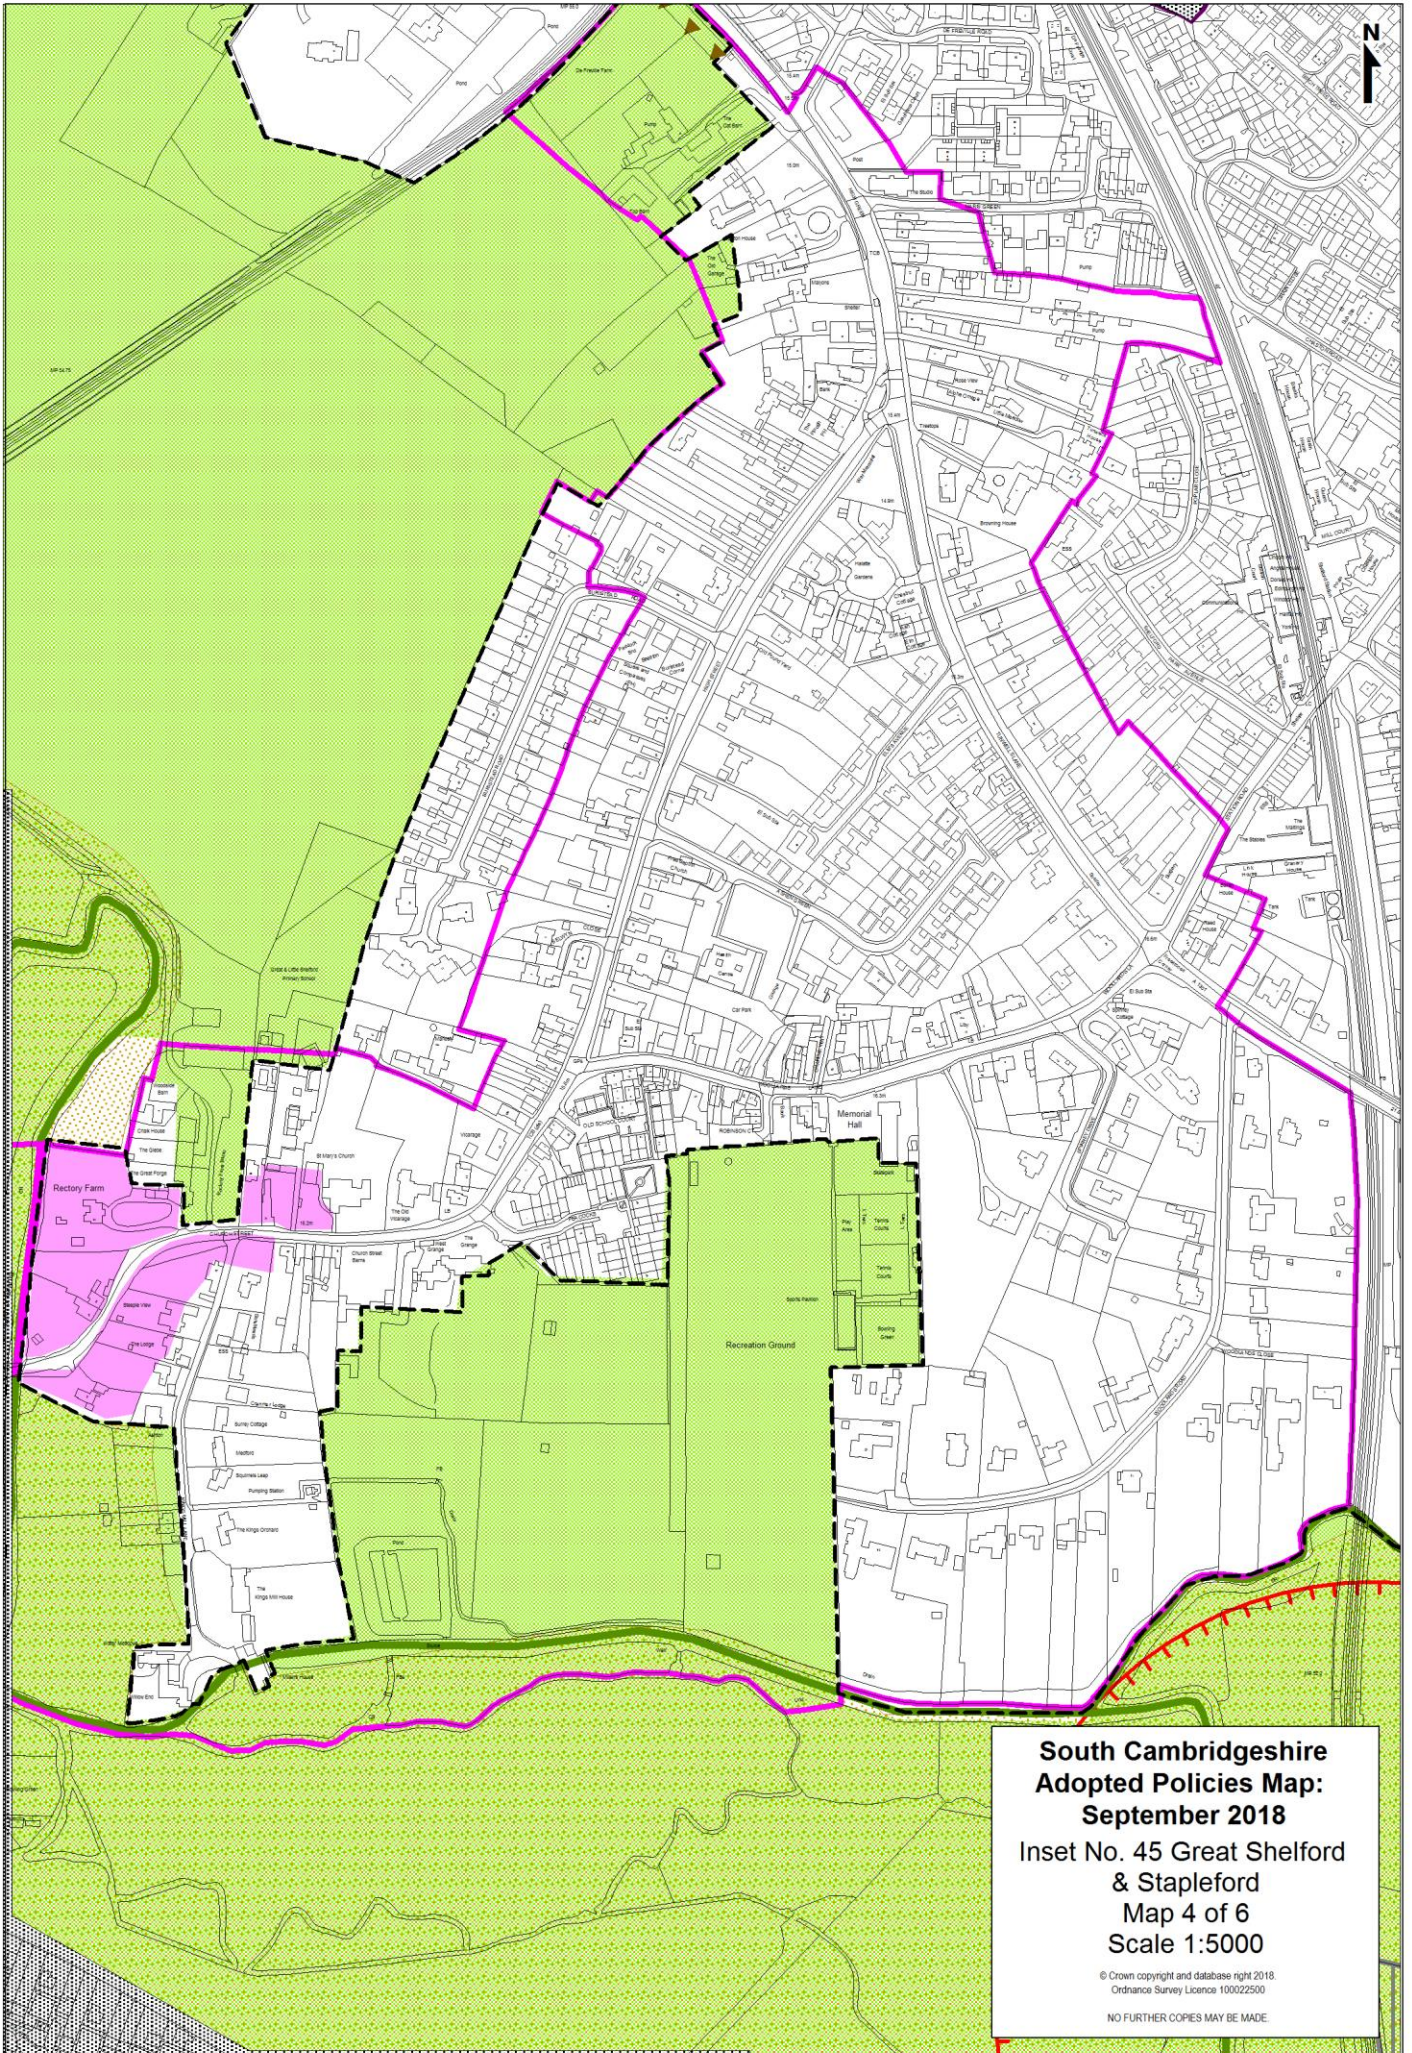

NO FURTHER COPIES MAY BE MADE.

**South Cambridgeshire  
Adopted Policies Map:  
September 2018**

**Inset No. 45 Great Shelford  
& Stapleford  
Map 2 of 6  
Scale 1:5000**

© Crown copyright and database right 2018.  
Ordnance Survey Licence 100022500

NO FURTHER COPIES MAY BE MADE.

**South Cambridgeshire  
Adopted Policies Map:  
September 2018**

**Inset No. 45 Great Shelford  
& Stapleford  
Map 3 of 6  
Scale 1:5000**

© Crown copyright and database right 2018.  
Ordnance Survey Licence 100022500

NO FURTHER COPIES MAY BE MADE.

**South Cambridgeshire  
Adopted Policies Map:  
September 2018**  
Inset No. 45 Great Shelford  
& Stapleford  
Map 5 of 6  
Scale 1:5000

© Crown copyright and database right 2018.  
Ordnance Survey Licence 100022500  
NO FURTHER COPIES MAY BE MADE

**South Cambridgeshire  
Adopted Policies Map:  
September 2018**  
Inset No. 45 Great Shelford  
& Stapleford  
Map 6 of 6  
Scale 1:5000

© Crown copyright and database right 2018.  
Ordnance Survey Licence 100022500  
NO FURTHER COPIES MAY BE MADE.