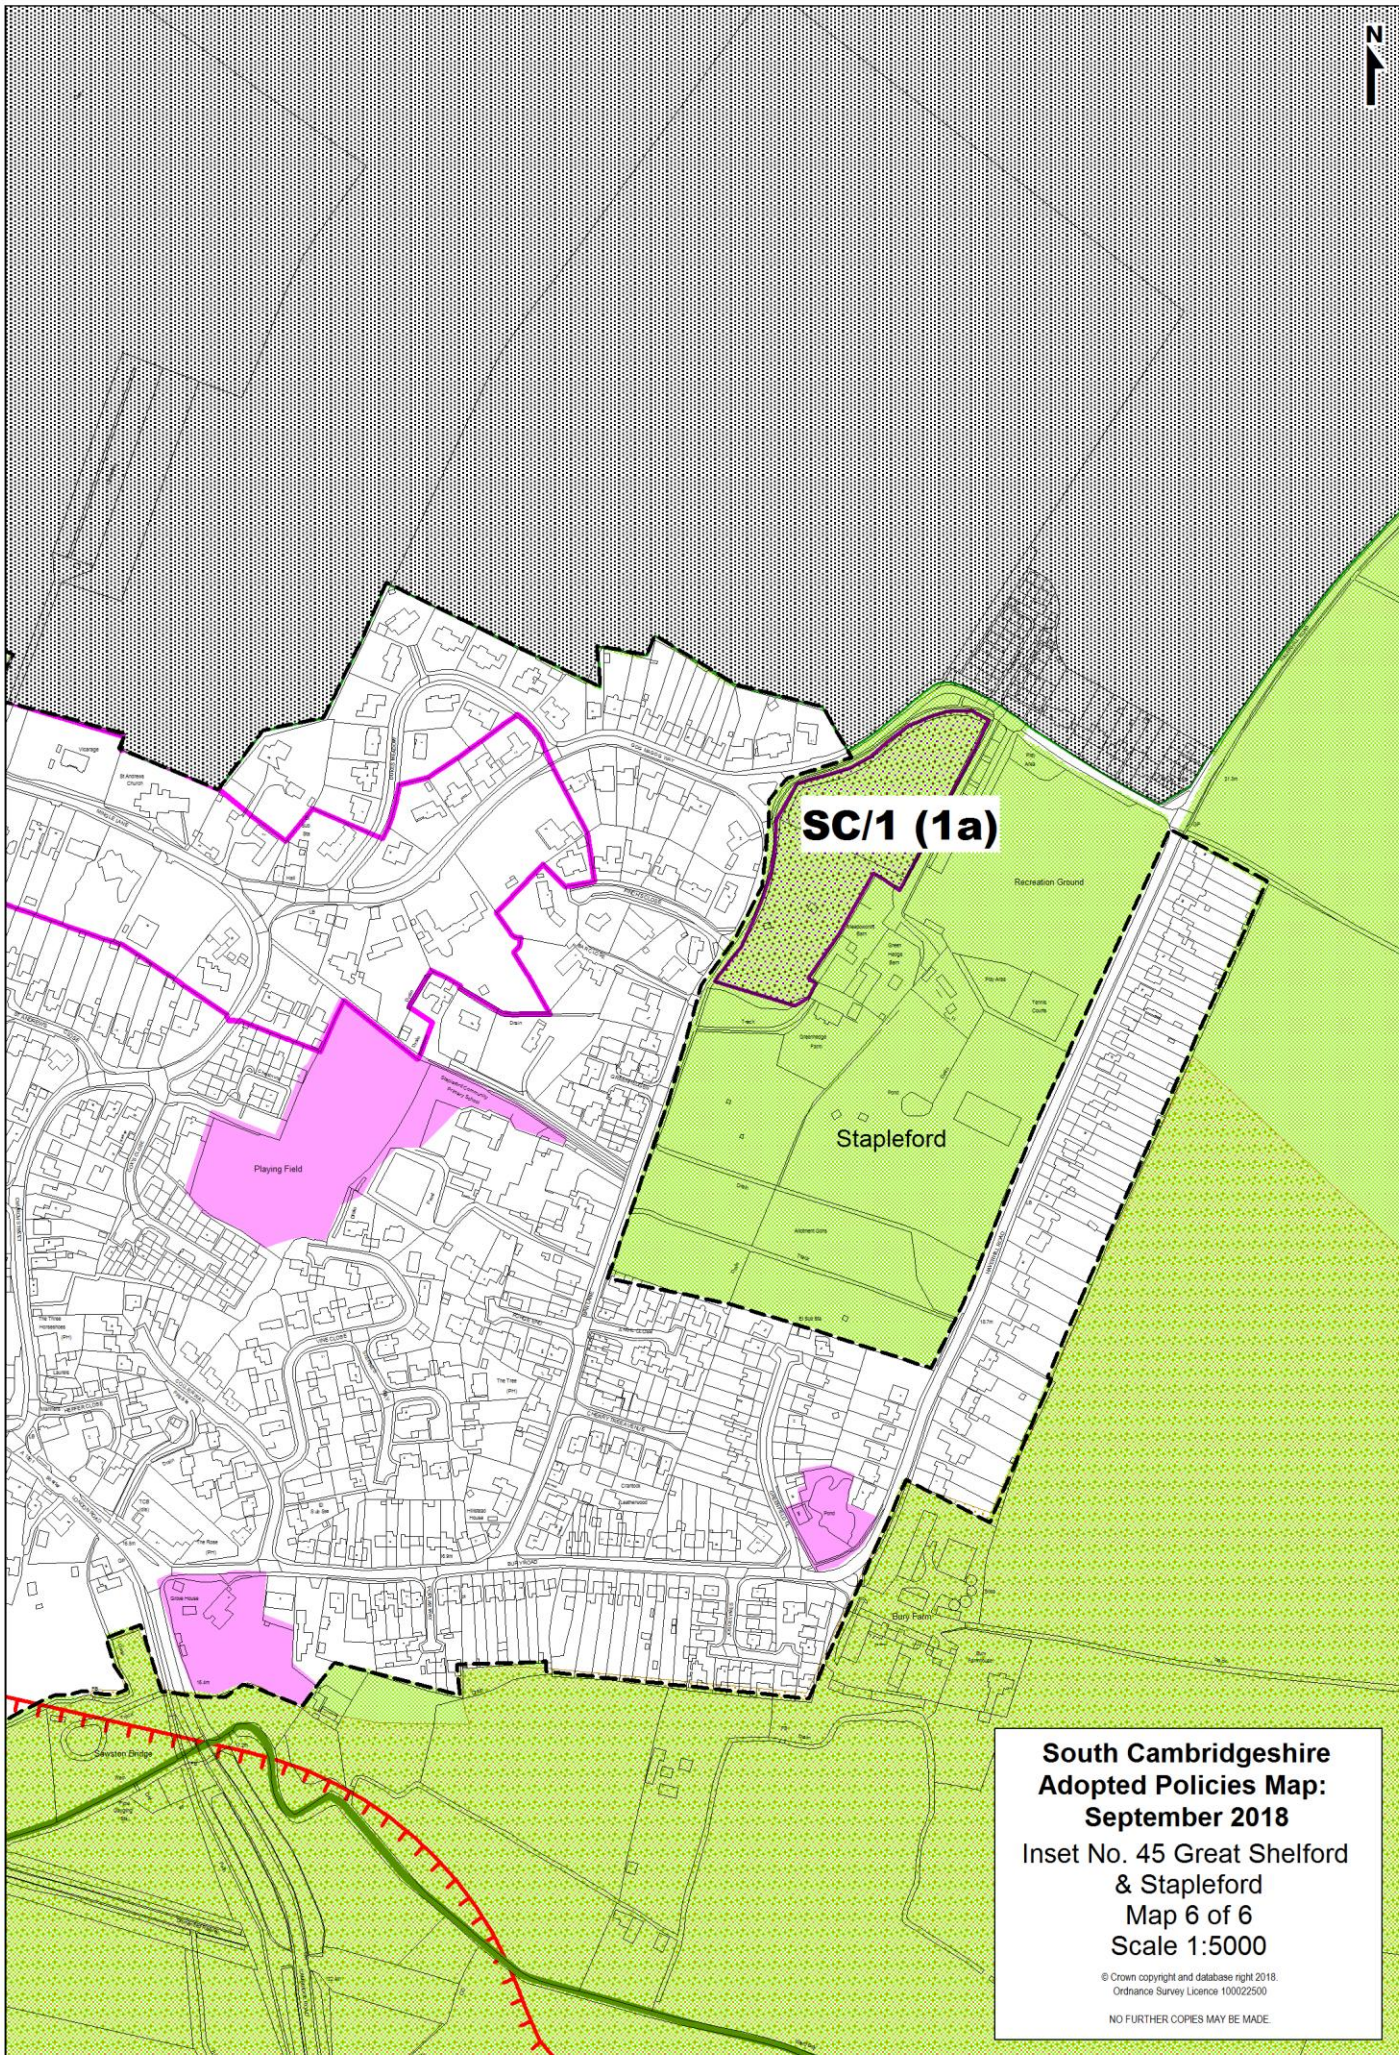

NO FURTHER COPIES MAY BE MADE.

**South Cambridgeshire  
Adopted Policies Map:  
September 2018**

**Inset No. 45 Great Shelford  
& Stapleford  
Map 2 of 6  
Scale 1:5000**

© Crown copyright and database right 2018.  
Ordnance Survey Licence 100022500

NO FURTHER COPIES MAY BE MADE.

**South Cambridgeshire  
Adopted Policies Map:  
September 2018**

**Inset No. 45 Great Shelford  
& Stapleford  
Map 3 of 6  
Scale 1:5000**

© Crown copyright and database right 2018.  
Ordnance Survey Licence 100022500

NO FURTHER COPIES MAY BE MADE.

**South Cambridgeshire  
Adopted Policies Map:  
September 2018**  
Inset No. 45 Great Shelford  
& Stapleford  
Map 5 of 6  
Scale 1:5000

© Crown copyright and database right 2018.  
Ordnance Survey Licence 100022500  
NO FURTHER COPIES MAY BE MADE

**South Cambridgeshire  
Adopted Policies Map:  
September 2018**  
Inset No. 45 Great Shelford  
& Stapleford  
Map 6 of 6  
Scale 1:5000

© Crown copyright and database right 2018.  
Ordnance Survey Licence 100022500  
NO FURTHER COPIES MAY BE MADE.