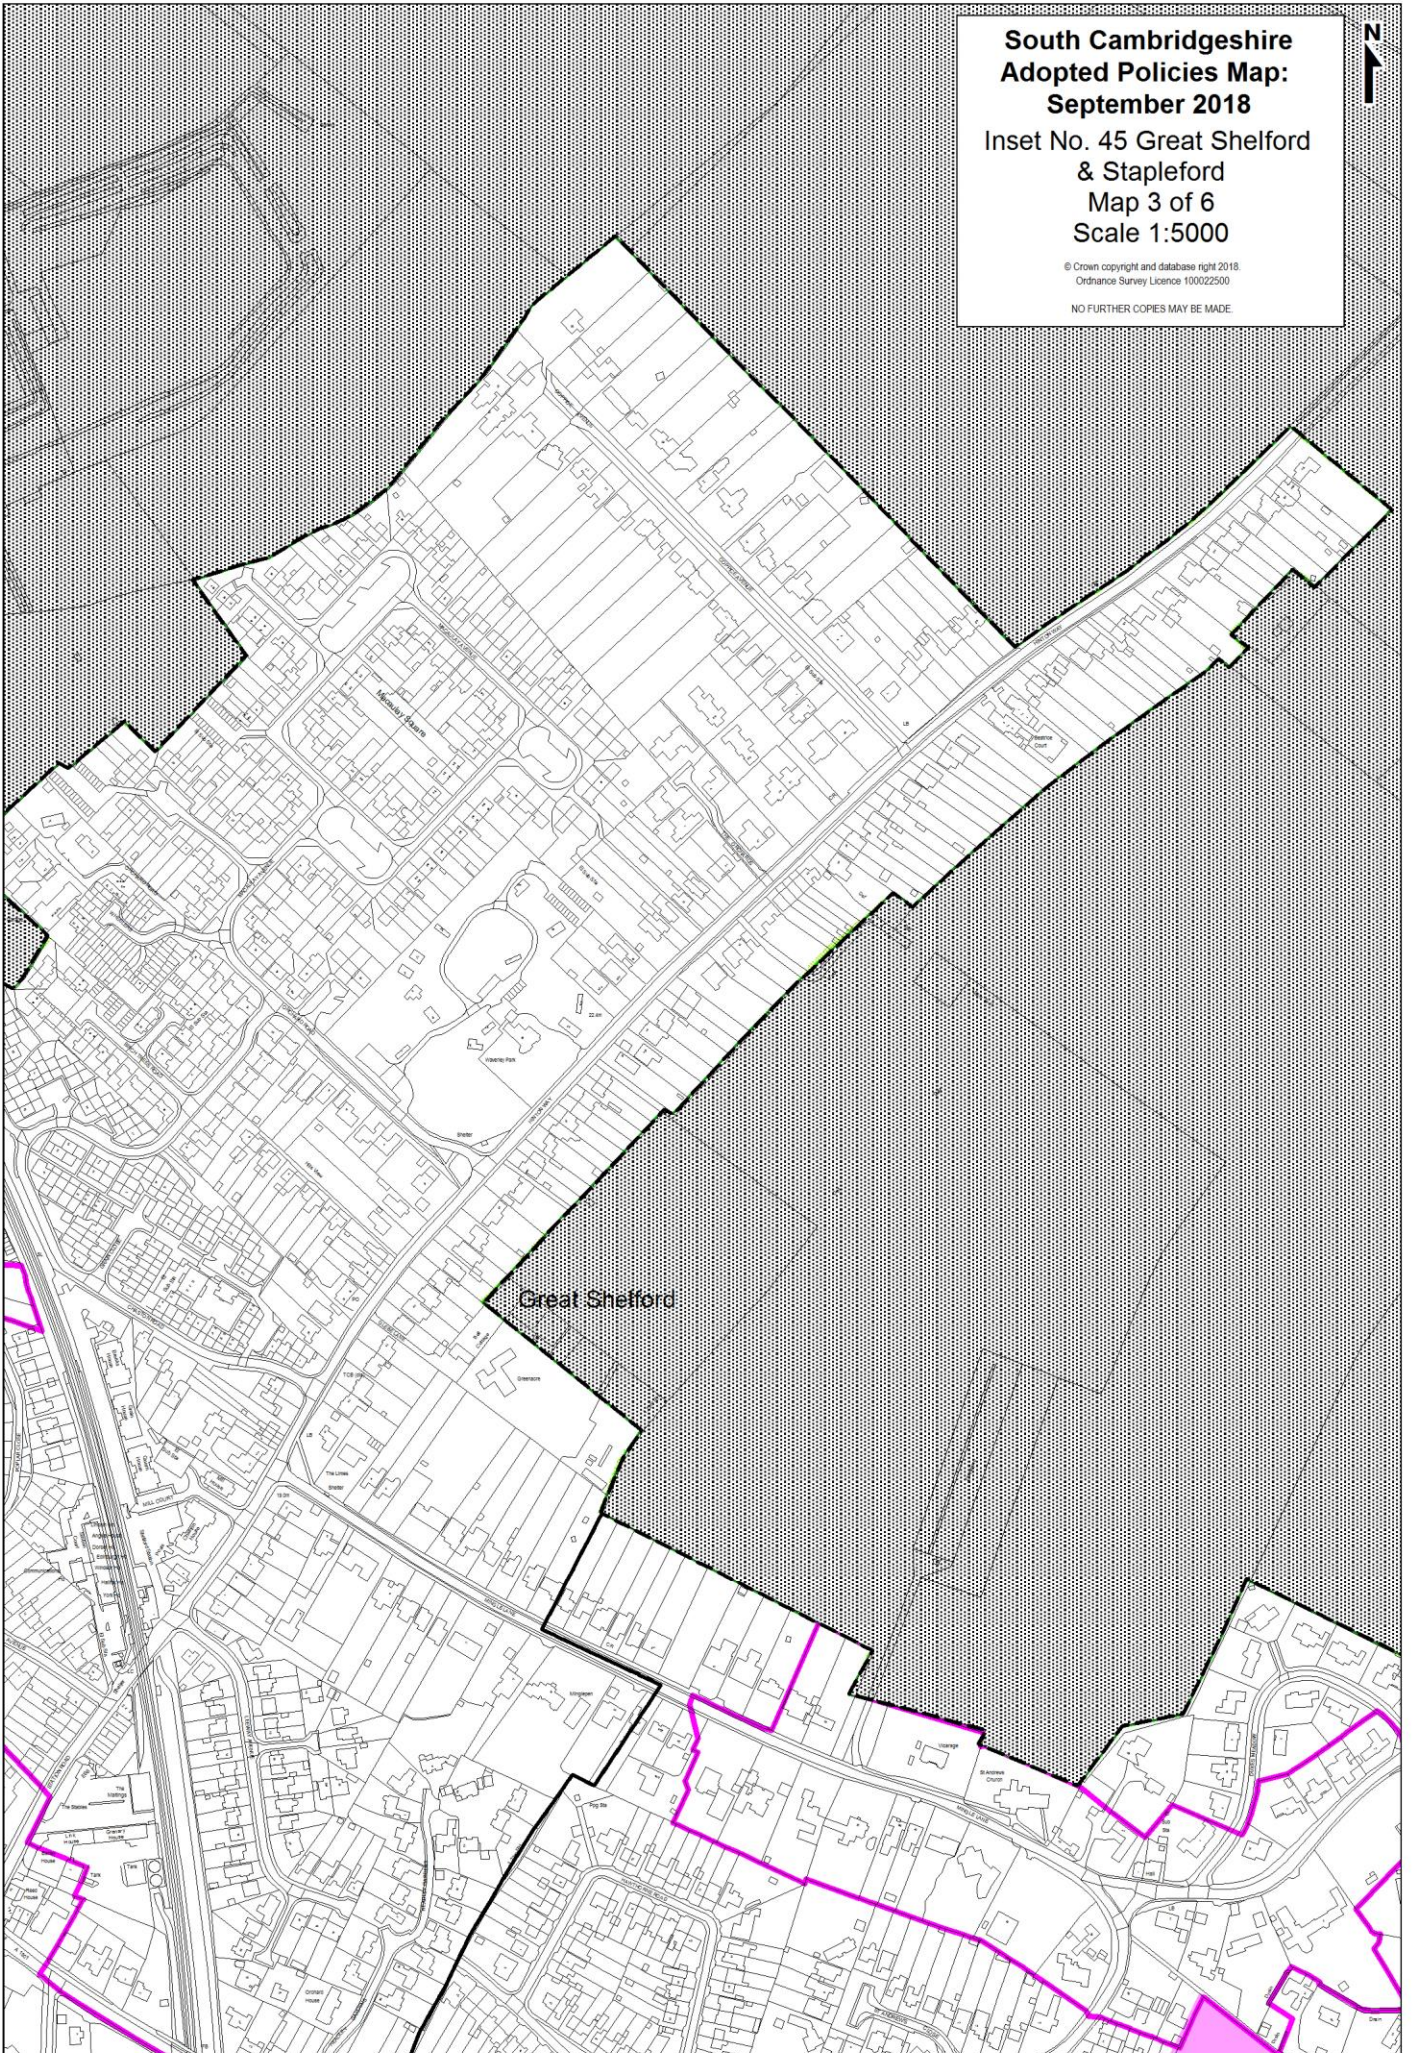

**South Cambridgeshire
Adopted Policies Map:
September 2018**

**Inset No. 45 Great Shelford
& Stapleford
Map 3 of 6
Scale 1:5000**

NO FURTHER COPIES MAY BE MADE.