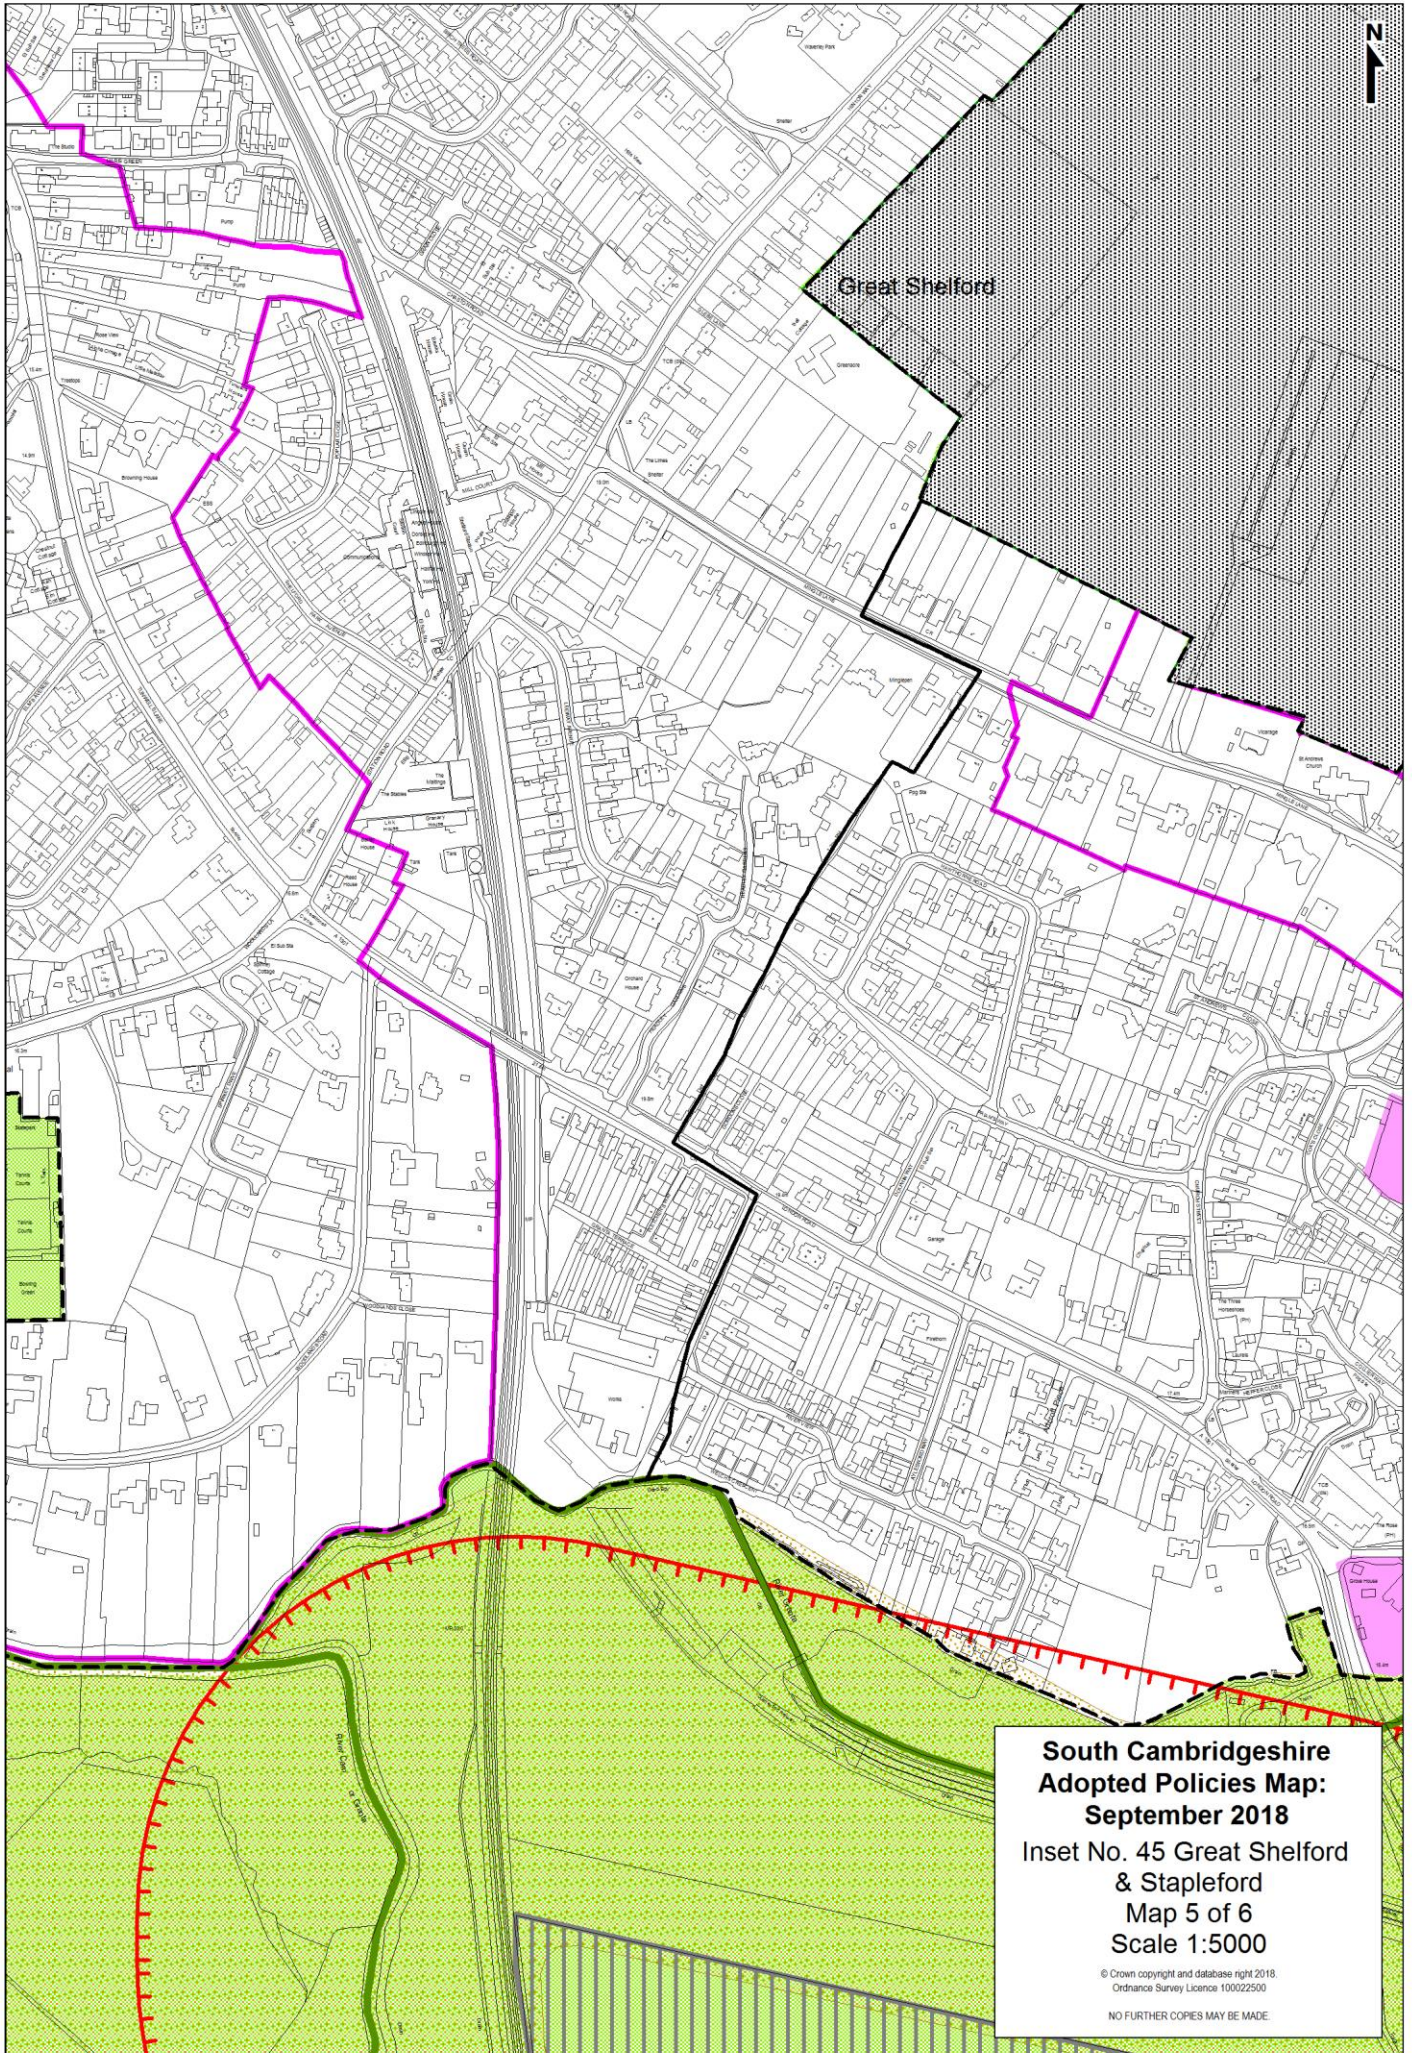

NO FURTHER COPIES MAY BE MADE.

**South Cambridgeshire  
Adopted Policies Map:  
September 2018**

**Inset No. 45 Great Shelford  
& Stapleford  
Map 2 of 6  
Scale 1:5000**

© Crown copyright and database right 2018.  
Ordnance Survey Licence 100022500

NO FURTHER COPIES MAY BE MADE.

**South Cambridgeshire  
Adopted Policies Map:  
September 2018**

**Inset No. 45 Great Shelford  
& Stapleford  
Map 3 of 6  
Scale 1:5000**

© Crown copyright and database right 2018.  
Ordnance Survey Licence 100022500

NO FURTHER COPIES MAY BE MADE.

**South Cambridgeshire  
Adopted Policies Map:  
September 2018**  
Inset No. 45 Great Shelford  
& Stapleford  
Map 5 of 6  
Scale 1:5000

© Crown copyright and database right 2018.  
Ordnance Survey Licence 100022500  
NO FURTHER COPIES MAY BE MADE

**South Cambridgeshire  
Adopted Policies Map:  
September 2018**  
Inset No. 45 Great Shelford  
& Stapleford  
Map 6 of 6  
Scale 1:5000

© Crown copyright and database right 2018.  
Ordnance Survey Licence 100022500  
NO FURTHER COPIES MAY BE MADE.