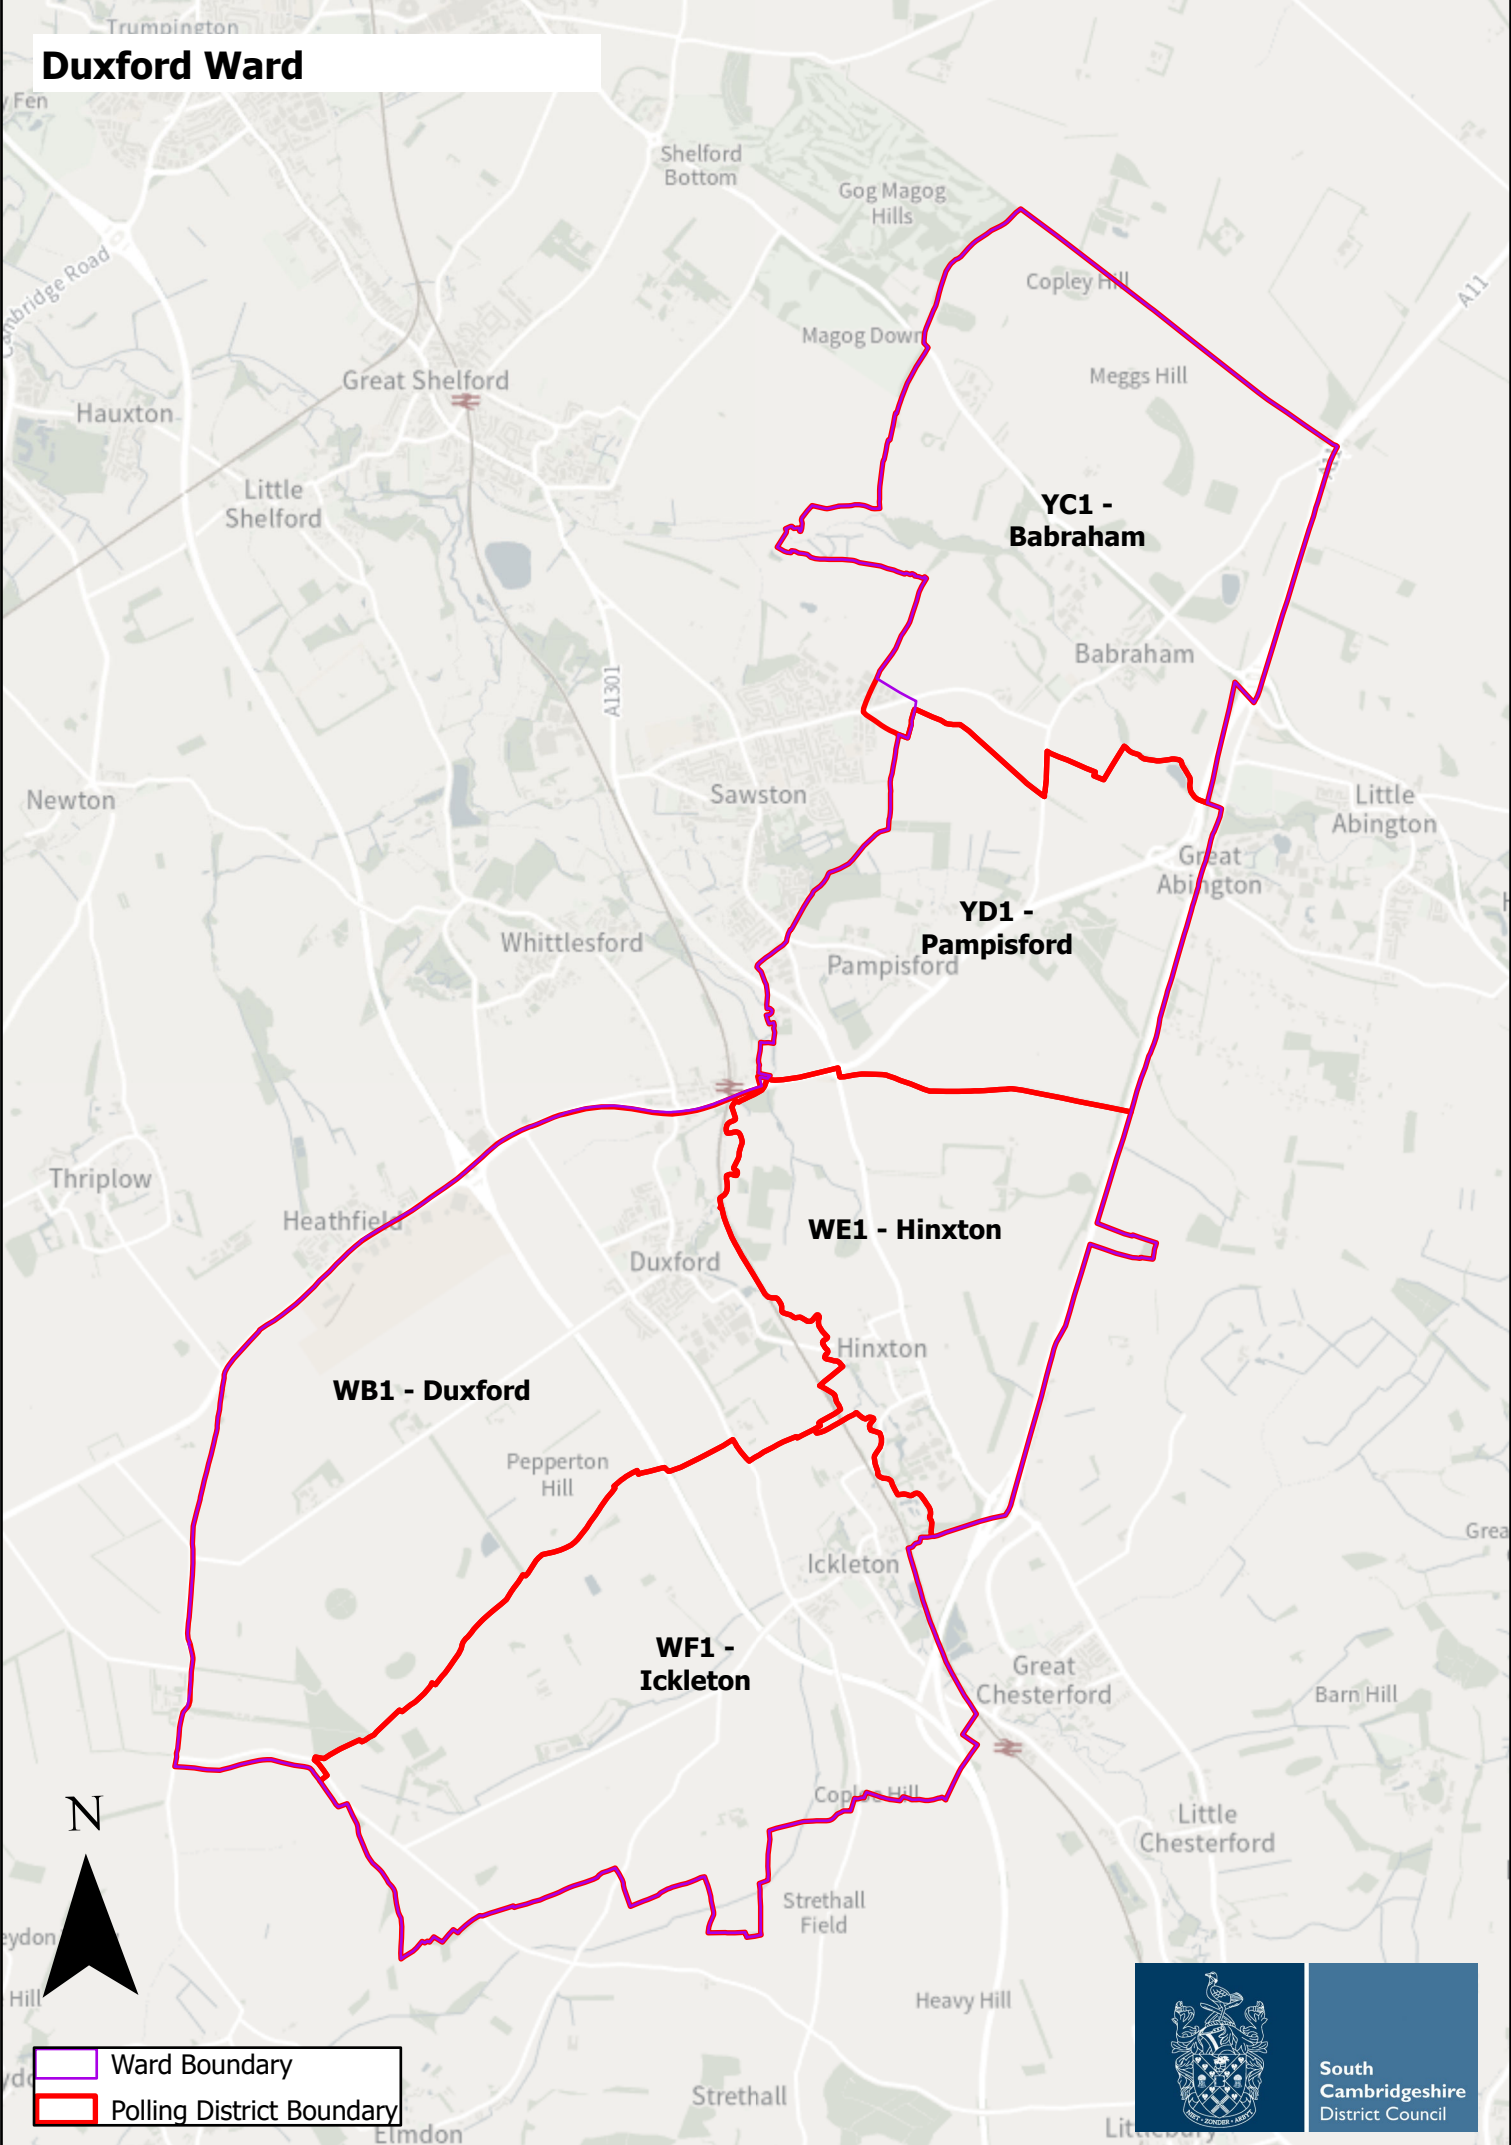

Duxford Ward

Legend:
Ward Boundary (purple line)
Polling District Boundary (red line)