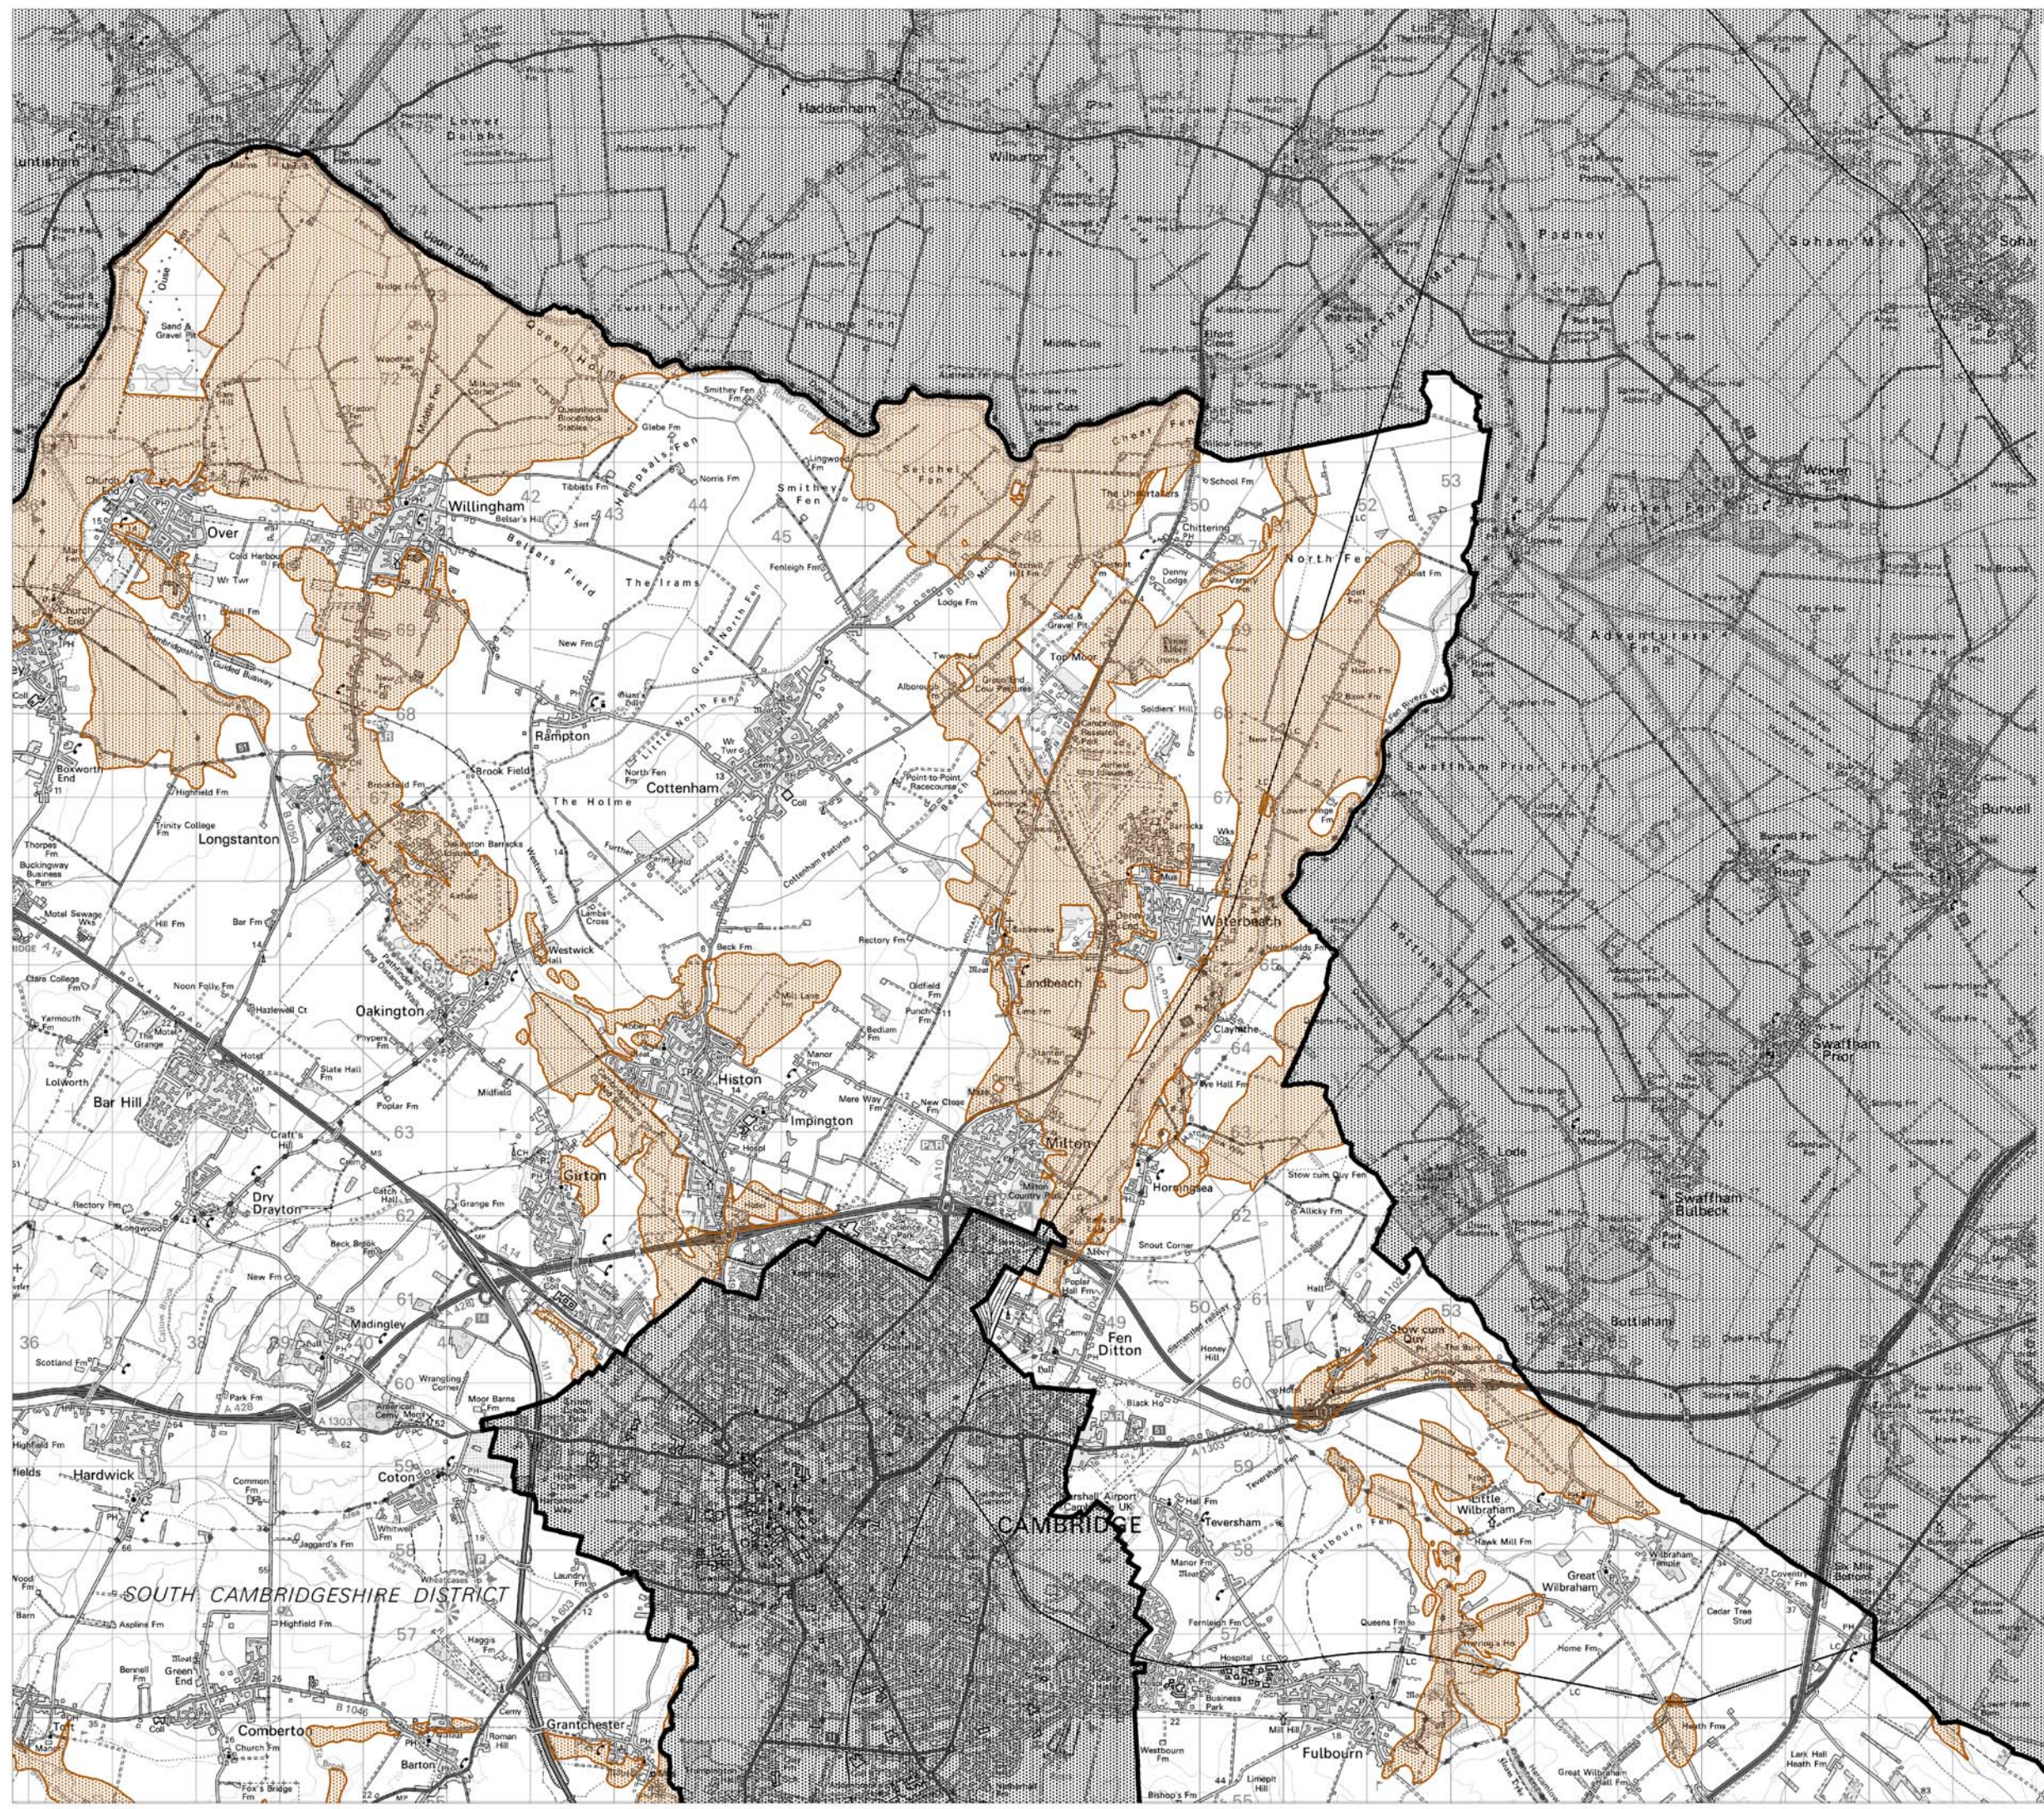

 Core Strategy Mineral Safeguarding Area Chalk (Policy CS 26)  
 Core Strategy Mineral Safeguarding Area Sand and Gravel (Policy CS 26)

**Cambridgeshire and Peterborough  
 Minerals and Waste Core Strategy  
 Adopted July 2011  
 Policy CS 26 - Minerals Safeguarding Area**  
 District Wide (North East)  
 Map 2 of 4  
 Scale 1:75000  
 Reproduced from the Ordnance Survey Mapping with the permission of the Controller of Her Majesty's Stationery Office © Crown Copyright. Unauthorised reproduction infringes Crown Copyright and may lead to prosecution or civil proceedings.  
 NO FURTHER COPIES MAY BE MADE. SCDC Licence 100022500 (2011)  
 The Mineral Safeguarding Areas depicted on this plan are © Copyright Cambridgeshire County Council & Peterborough City Council 2011