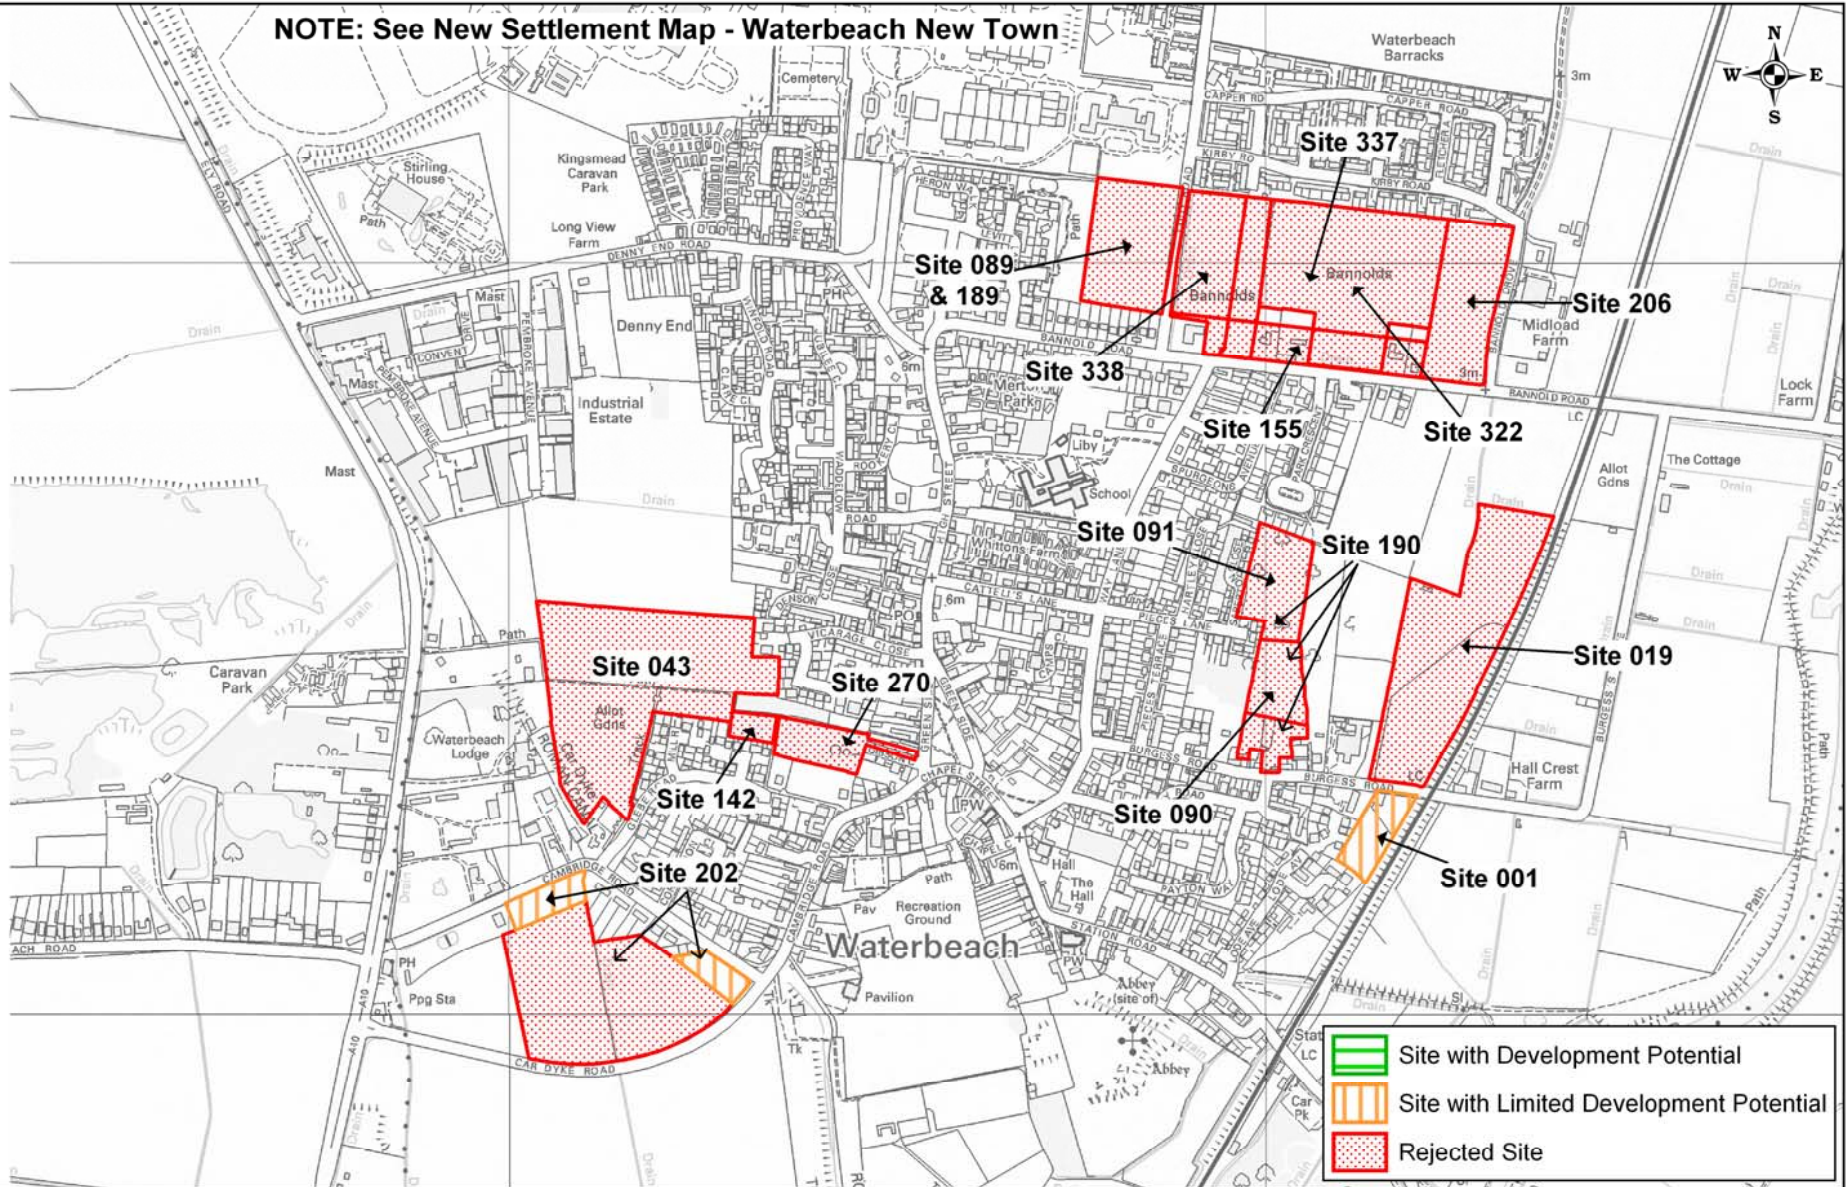

NOTE: See New Settlement Map - Waterbeach New Town

-  Site with Development Potential
-  Site with Limited Development Potential
-  Rejected Site

Created:	June 2013
Last Updated:	August 2013
Service:	Planning Policy
Scale:	1:10000 @ A4

Strategic Housing Land Availability Assessment: Waterbeach Village Sites

Reproduced from the Ordnance Survey Mapping with the permission of the Controller of Her Majesty's Stationery Office © Crown Copyright. Unauthorised reproduction infringes Crown Copyright and may lead to prosecution or civil proceedings. SCDC Licence 100022500 (2013)