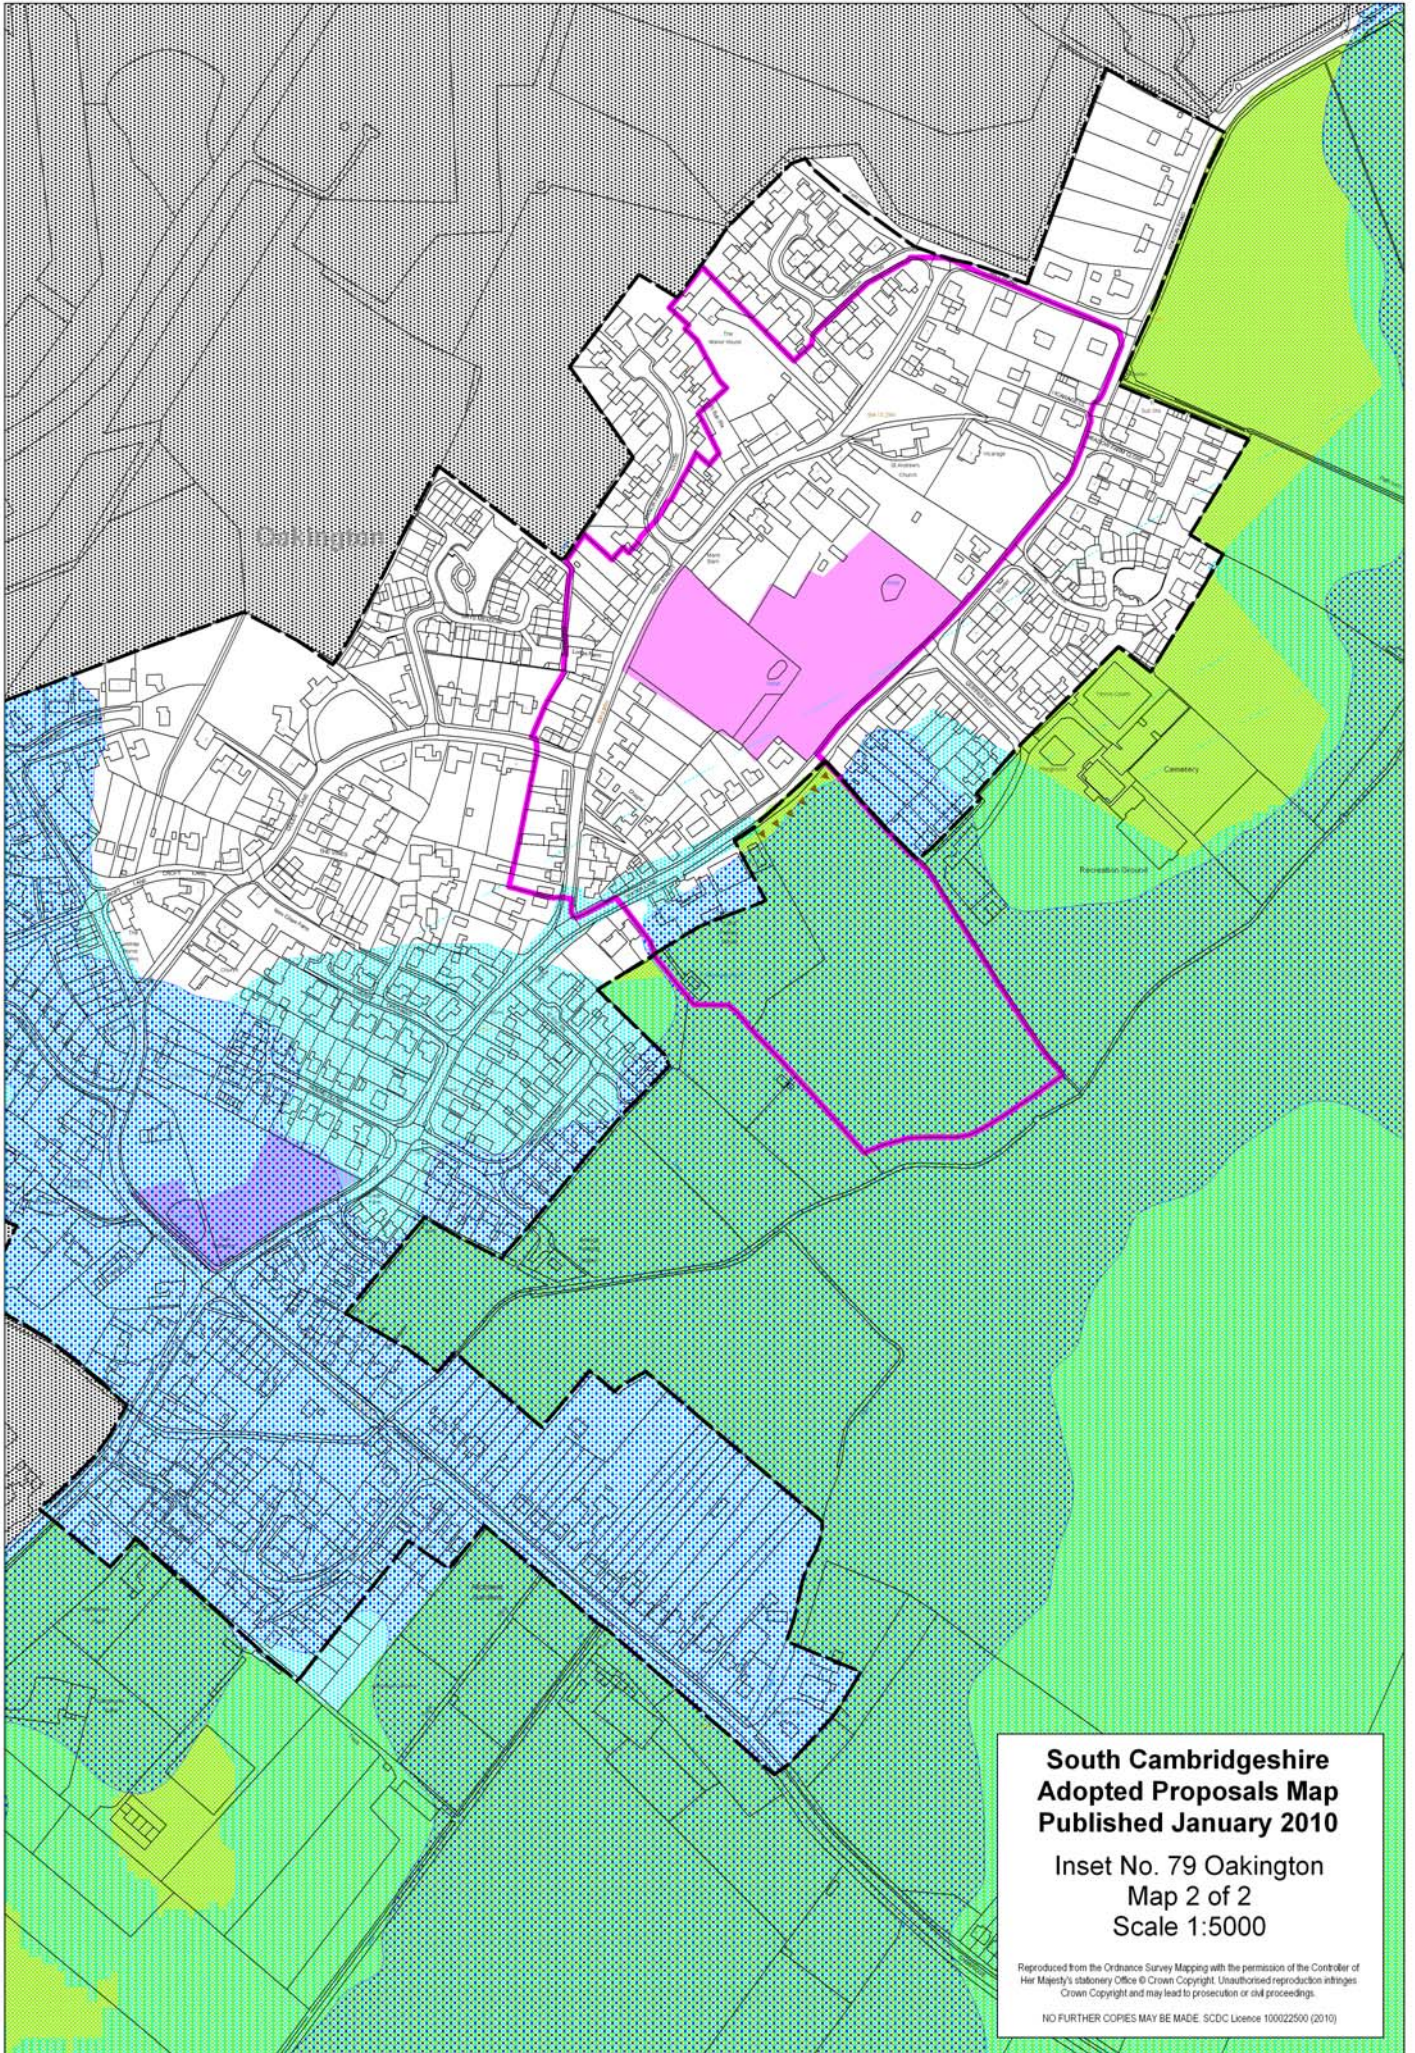

**South Cambridgeshire
Adopted Proposals Map
Published January 2010**

**Inset No. 79 Oakington
Map 2 of 2
Scale 1:5000**