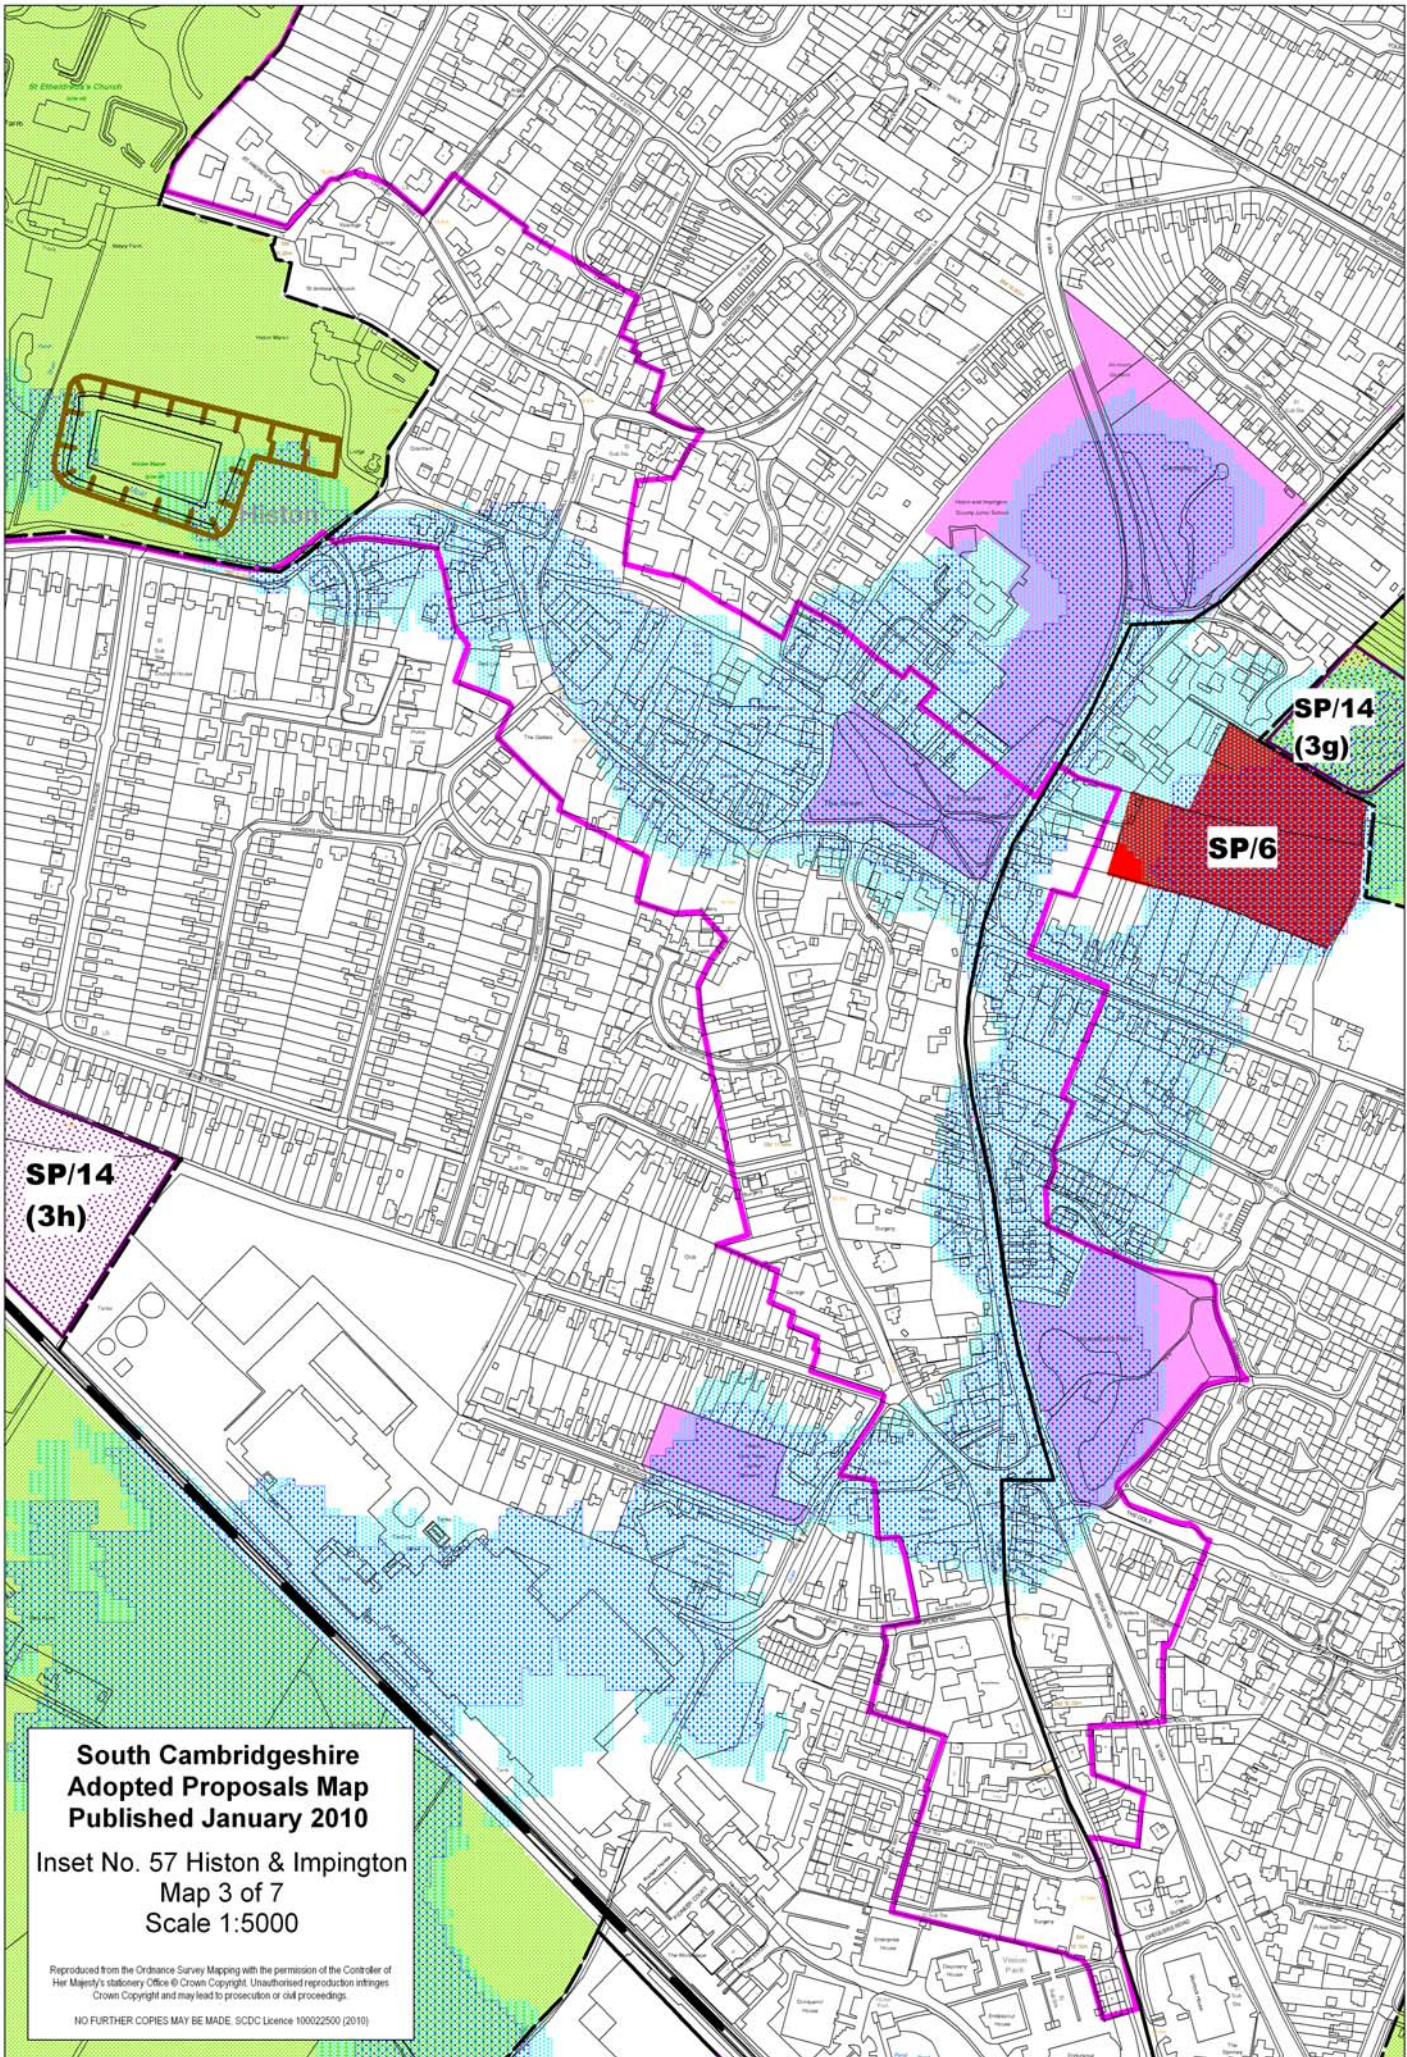

**South Cambridgeshire
Adopted Proposals Map
Published January 2010**

Inset No. 57 Histon & Impington
Map 3 of 7
Scale 1:5000