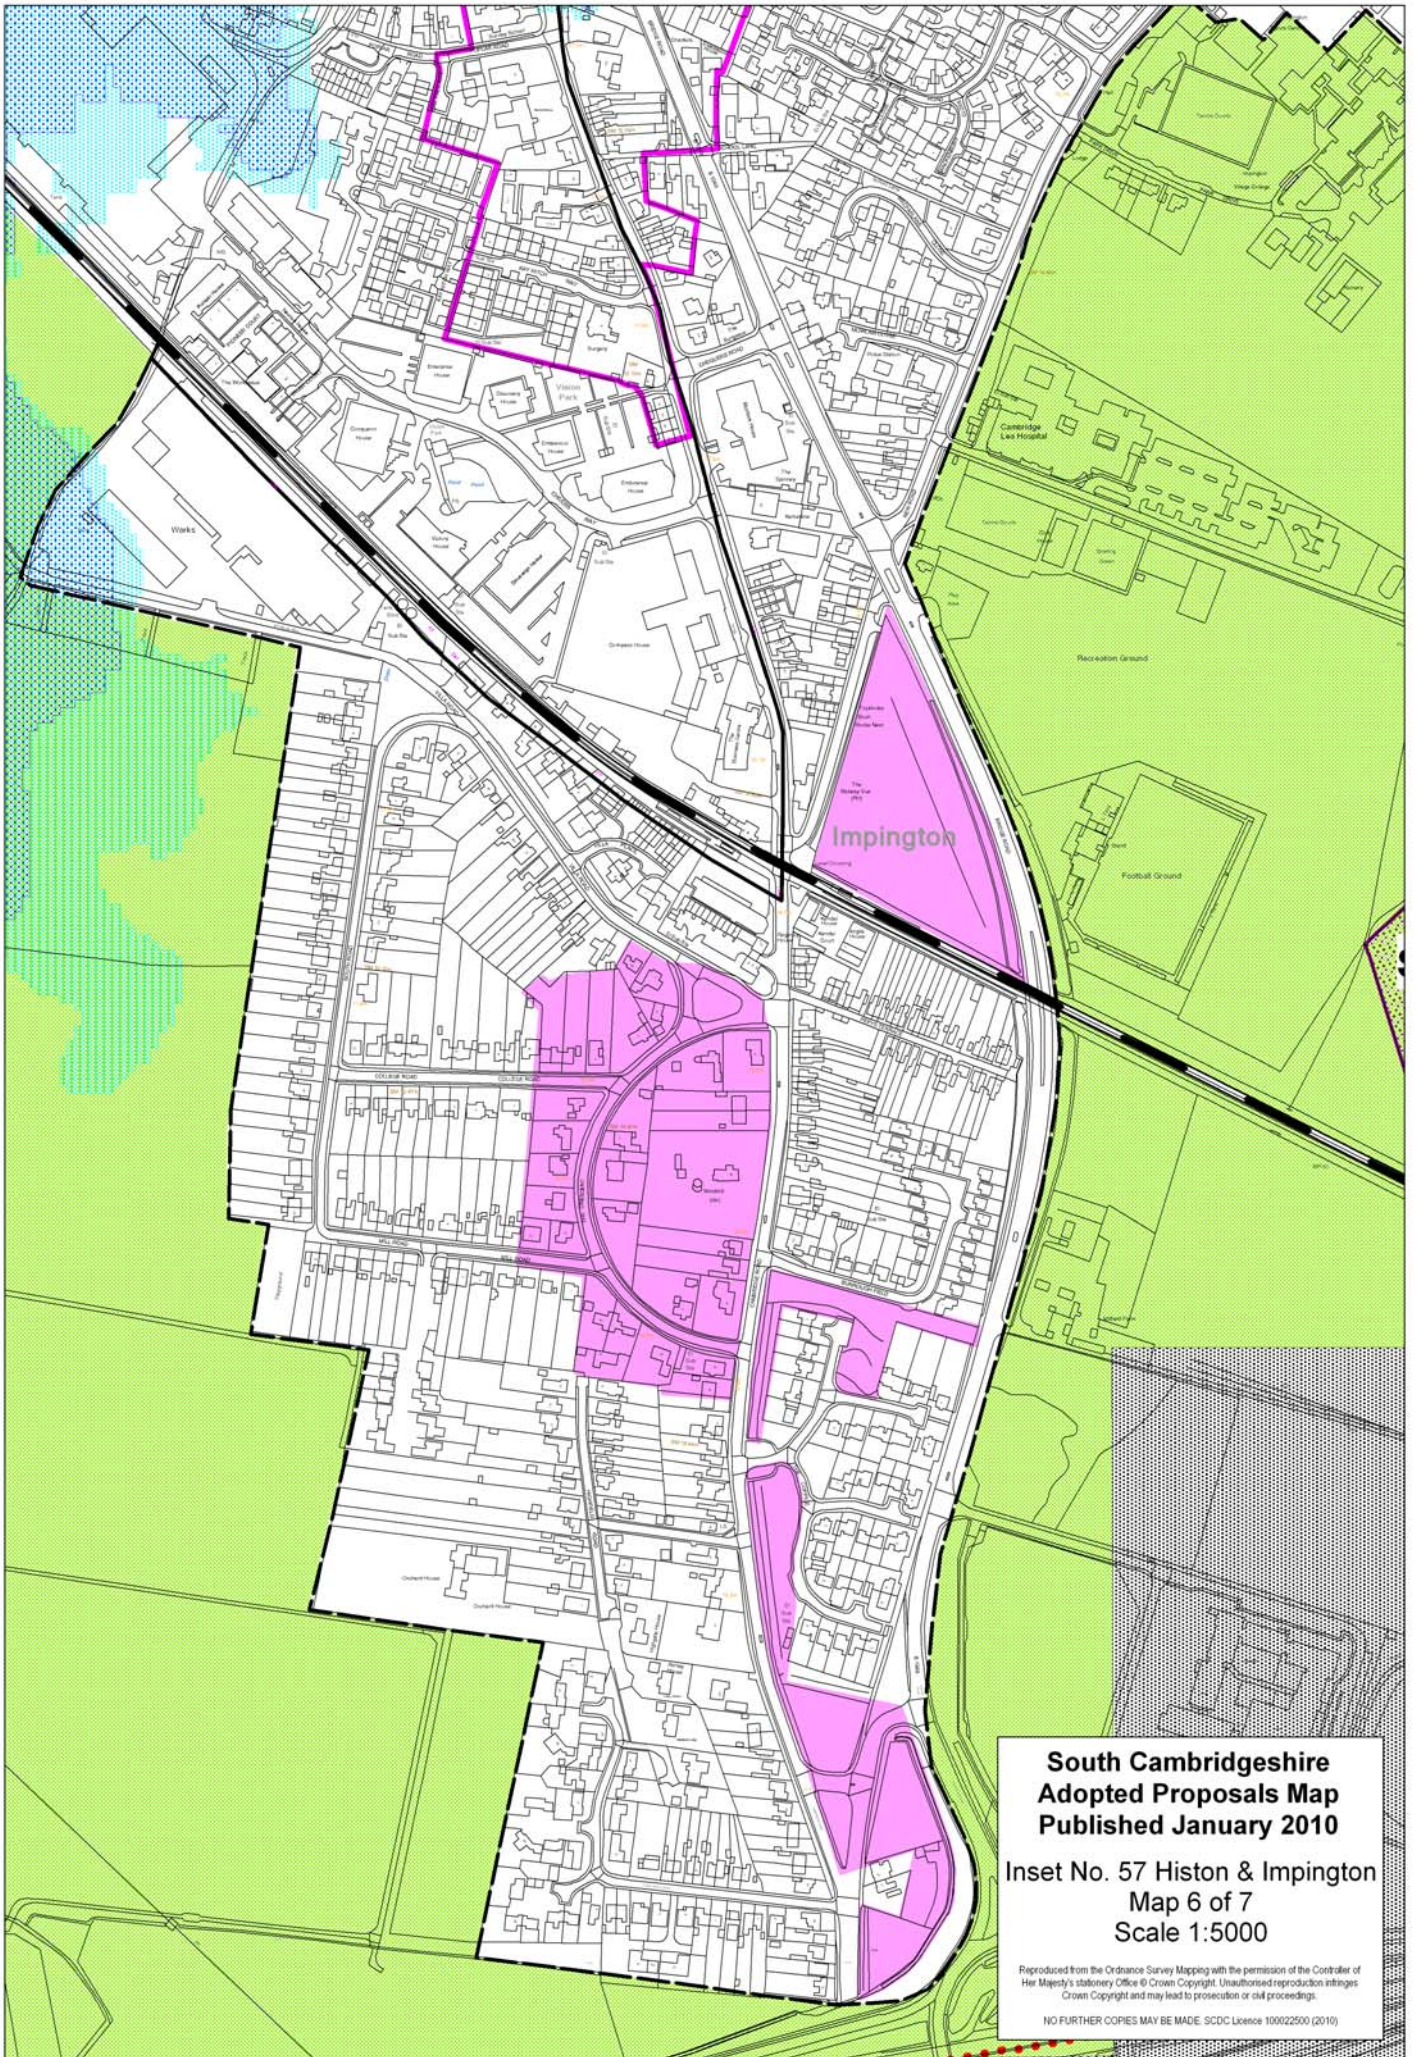

**South Cambridgeshire
Adopted Proposals Map
Published January 2010**

**Inset No. 57 Histon & Impington
Map 6 of 7
Scale 1:5000**