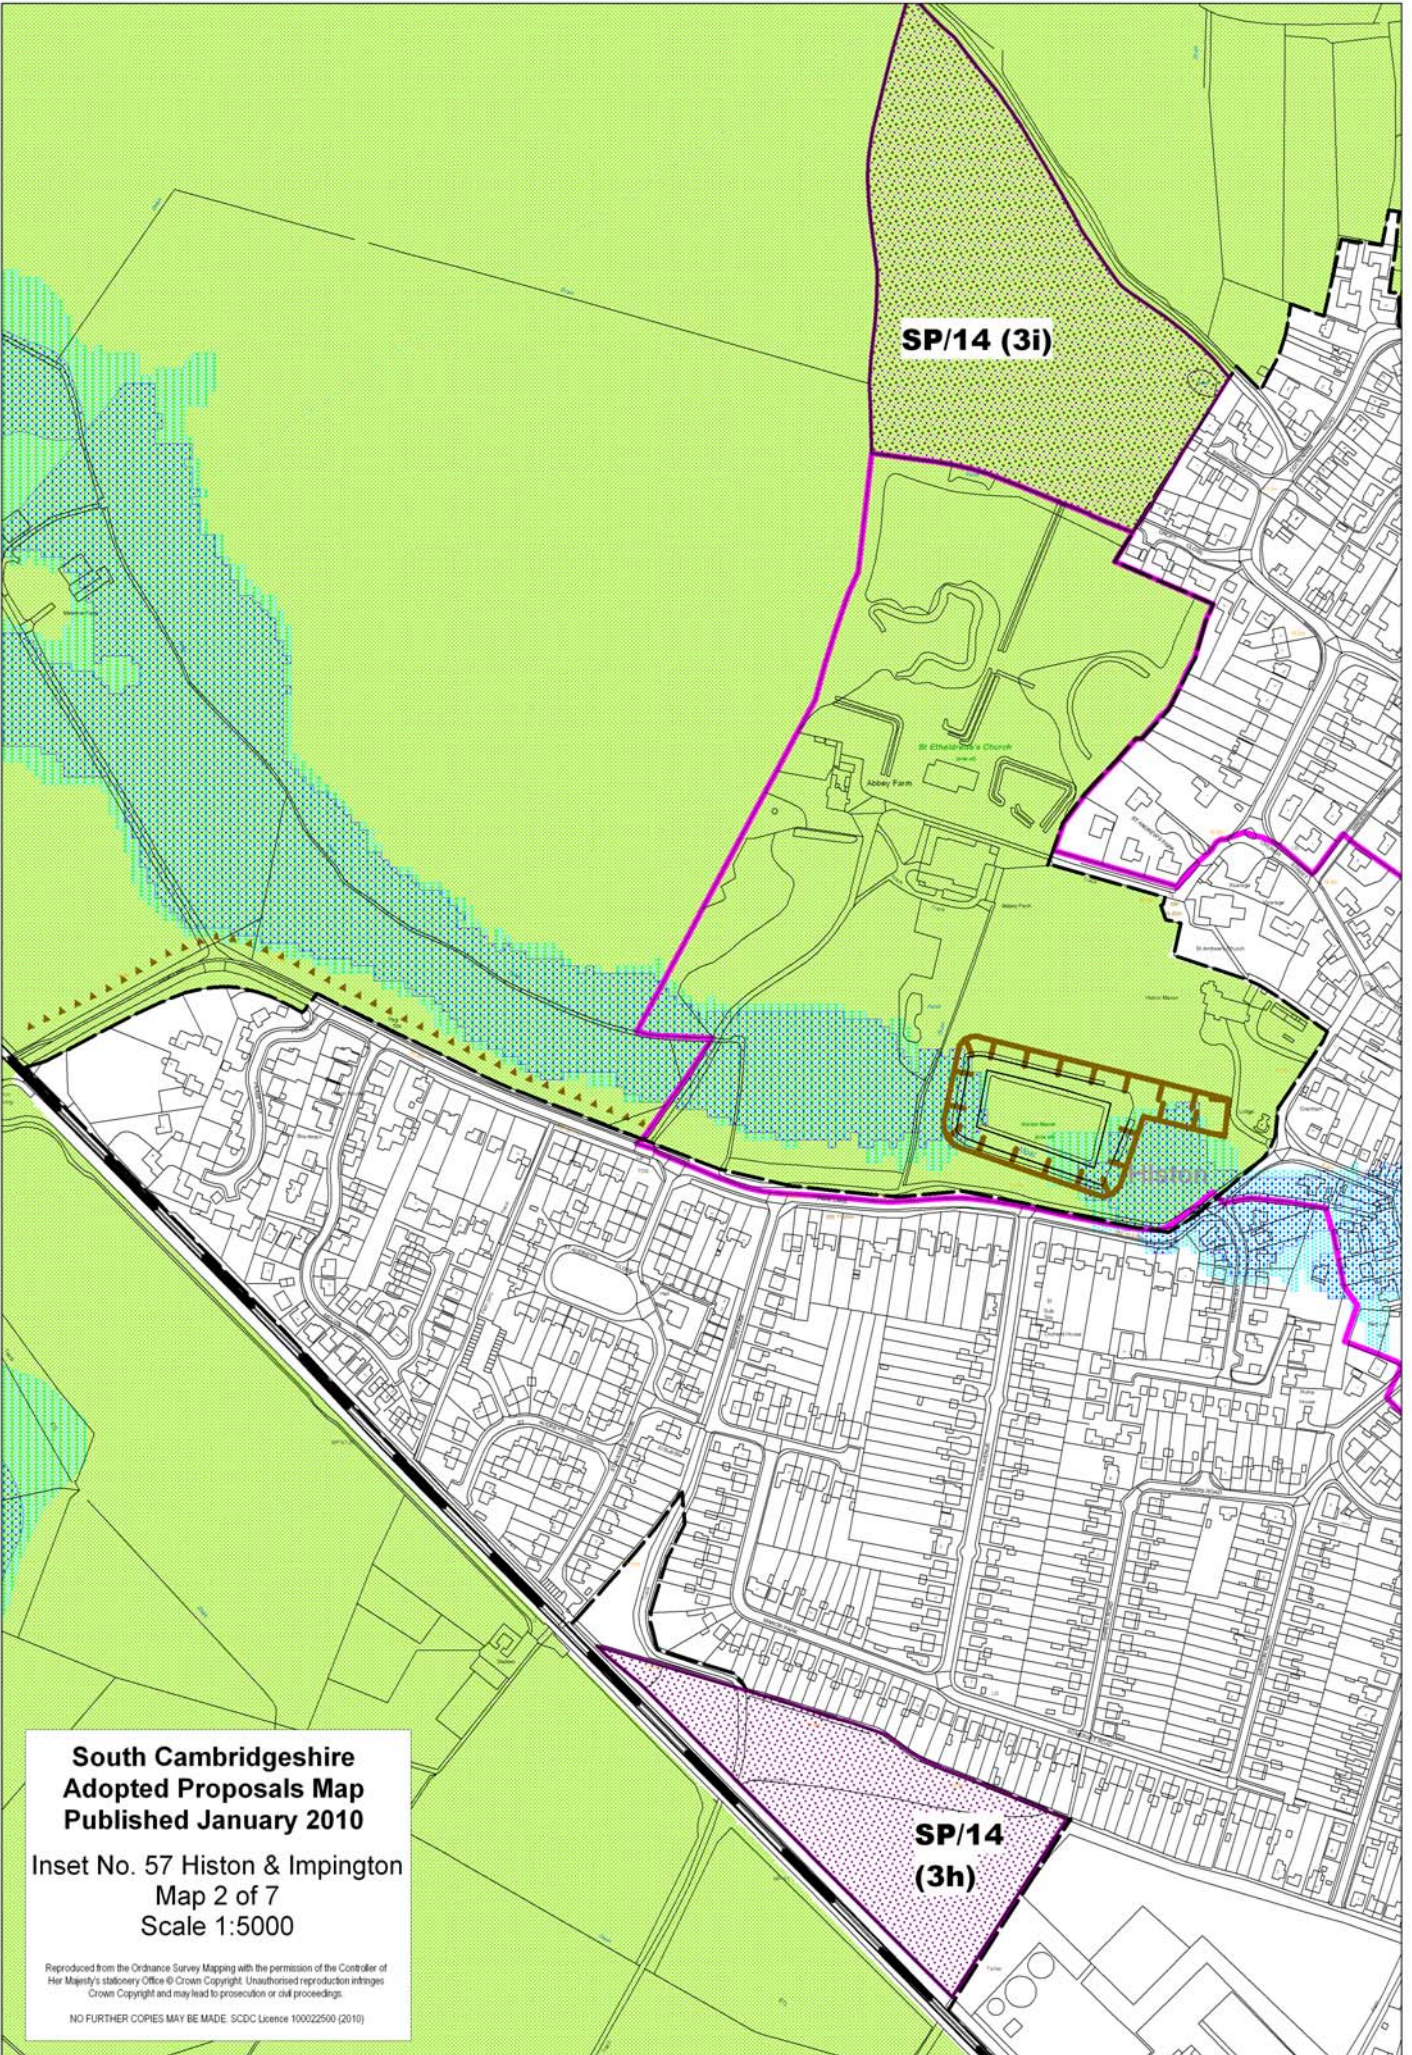

**South Cambridgeshire
Adopted Proposals Map
Published January 2010**

**Inset No. 57 Histon & Impington
Map 1 of 7
Scale 1:5000**

Reproduced from the Ordnance Survey Mapping with the permission of the Controller of Her Majesty's Stationery Office © Crown Copyright. Unauthorised reproduction infringes Crown Copyright and may lead to prosecution or civil proceedings.

NO FURTHER COPIES MAY BE MADE. SCDC Licence 100022500 (2010)

SP/14 (3i)

**SP/14
(3h)**

**South Cambridgeshire
Adopted Proposals Map
Published January 2010**

Inset No. 57 Histon & Impington
Map 2 of 7
Scale 1:5000

Reproduced from the Ordnance Survey Mapping with the permission of the Controller of Her Majesty's Stationery Office © Crown Copyright. Unauthorised reproduction infringes Crown Copyright and may lead to prosecution or civil proceedings.

NO FURTHER COPIES MAY BE MADE. SCDC Licence 100022500 (2010)

**South Cambridgeshire
Adopted Proposals Map
Published January 2010**

Inset No. 57 Histon & Impington
Map 3 of 7
Scale 1:5000

Reproduced from the Ordnance Survey Mapping with the permission of the Controller of Her Majesty's Stationery Office © Crown Copyright. Unauthorised reproduction infringes Crown Copyright and may lead to prosecution or civil proceedings.