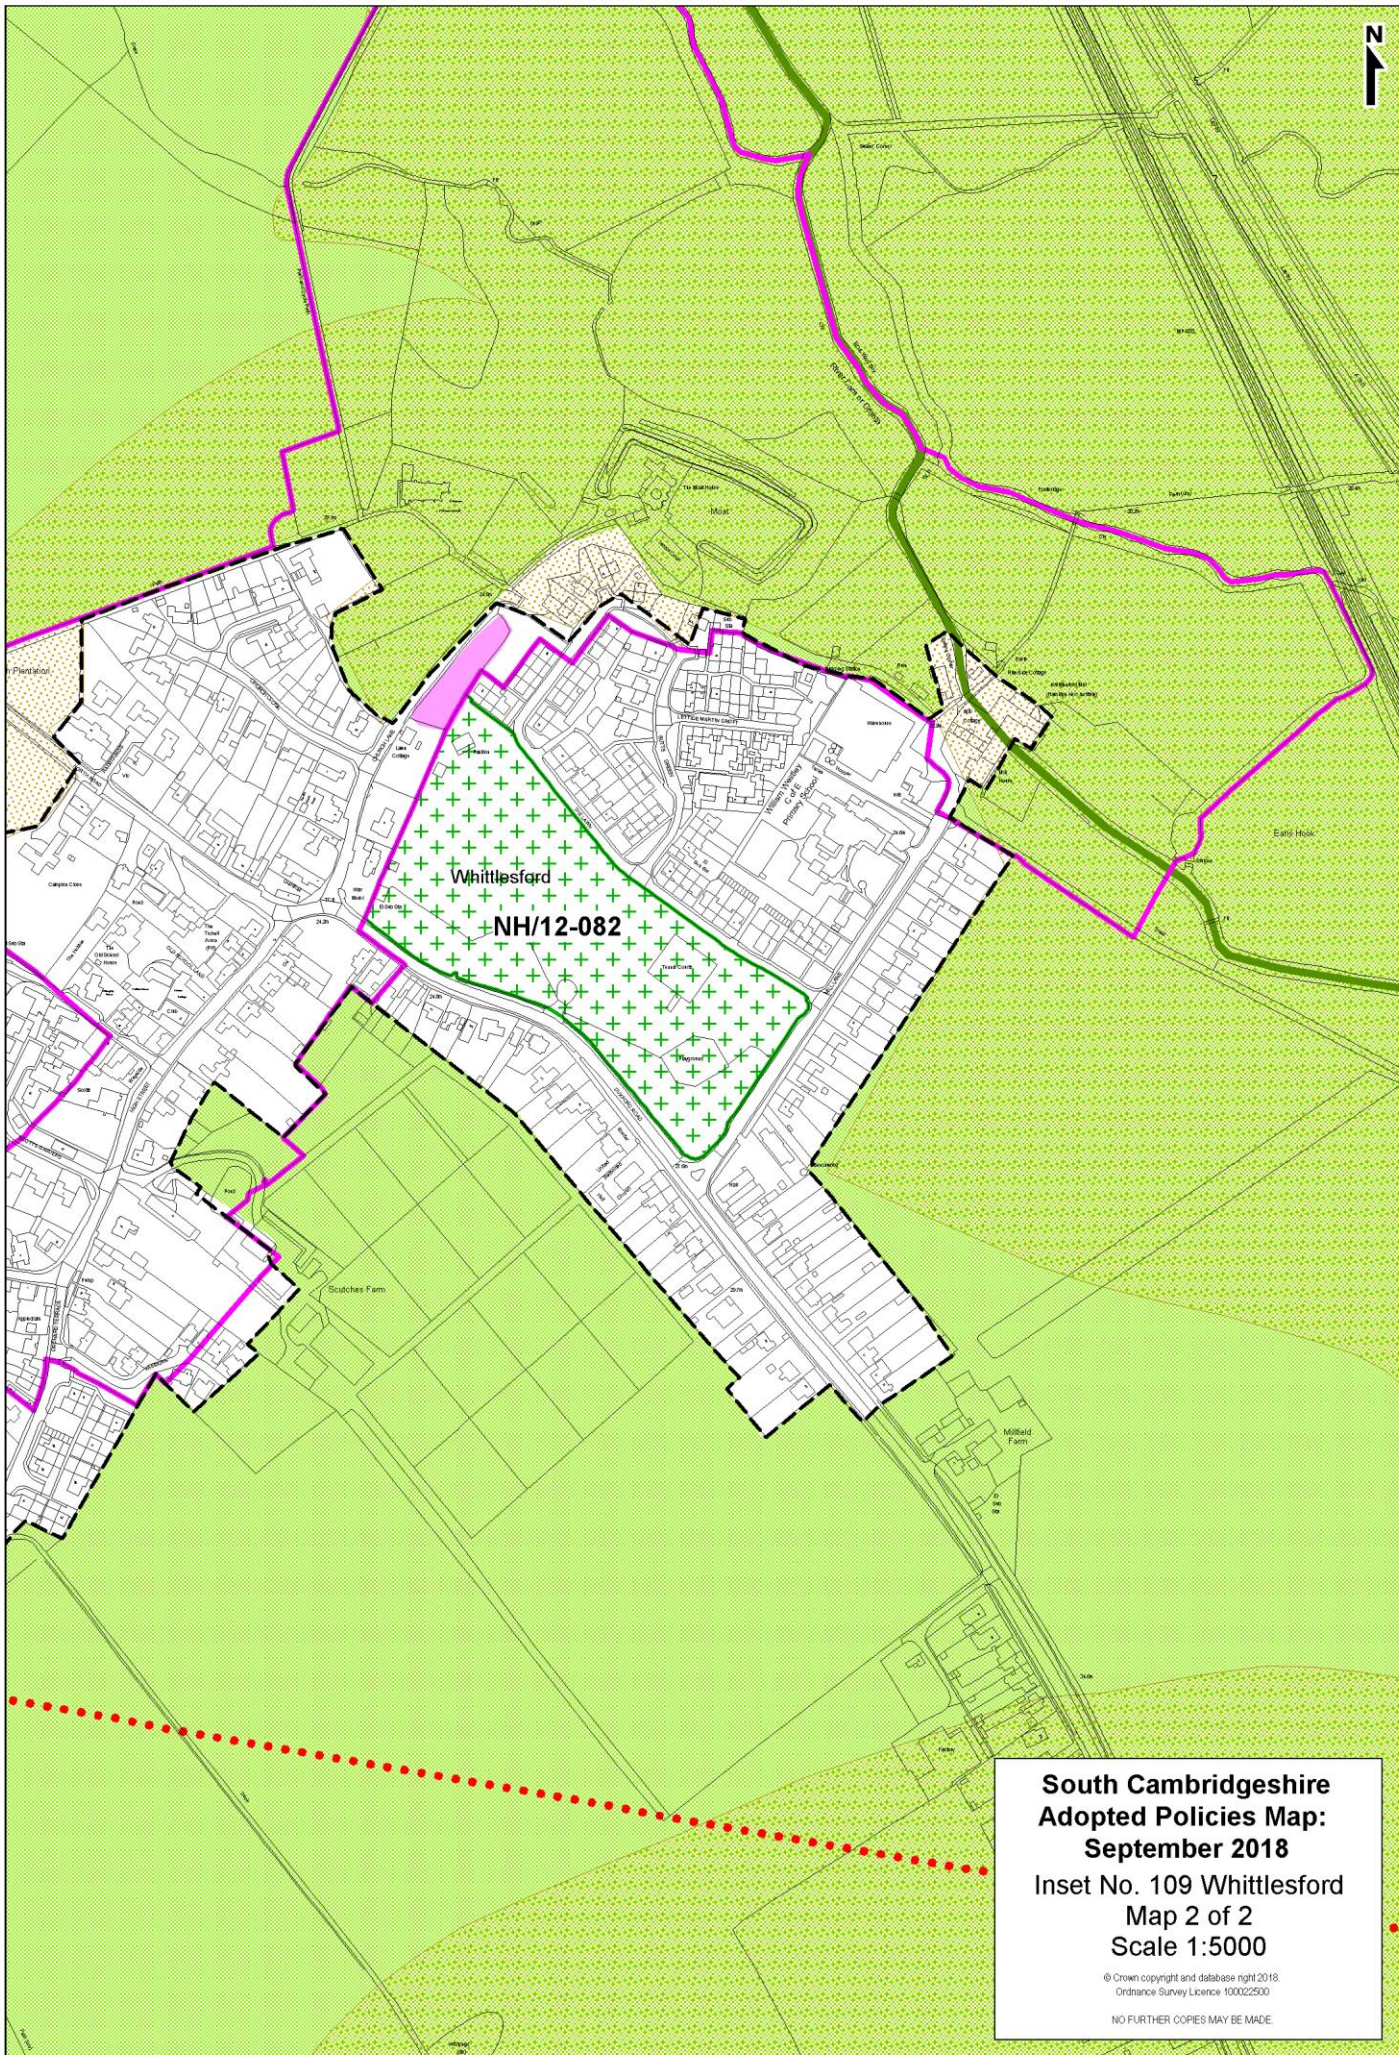

**South Cambridgeshire
Adopted Policies Map:
September 2018**
Inset No. 109 Whittleford
Map 1 of 2
Scale 1:5000

© Crown copyright and database right 2018.
Ordnance Survey Licence 100022500

NO FURTHER COPIES MAY BE MADE.

**South Cambridgeshire
Adopted Policies Map:
September 2018**
Inset No. 109 Whittlesford
Map 2 of 2
Scale 1:5000

© Crown copyright and database right 2018.
Ordnance Survey Licence 100022500
NO FURTHER COPIES MAY BE MADE.