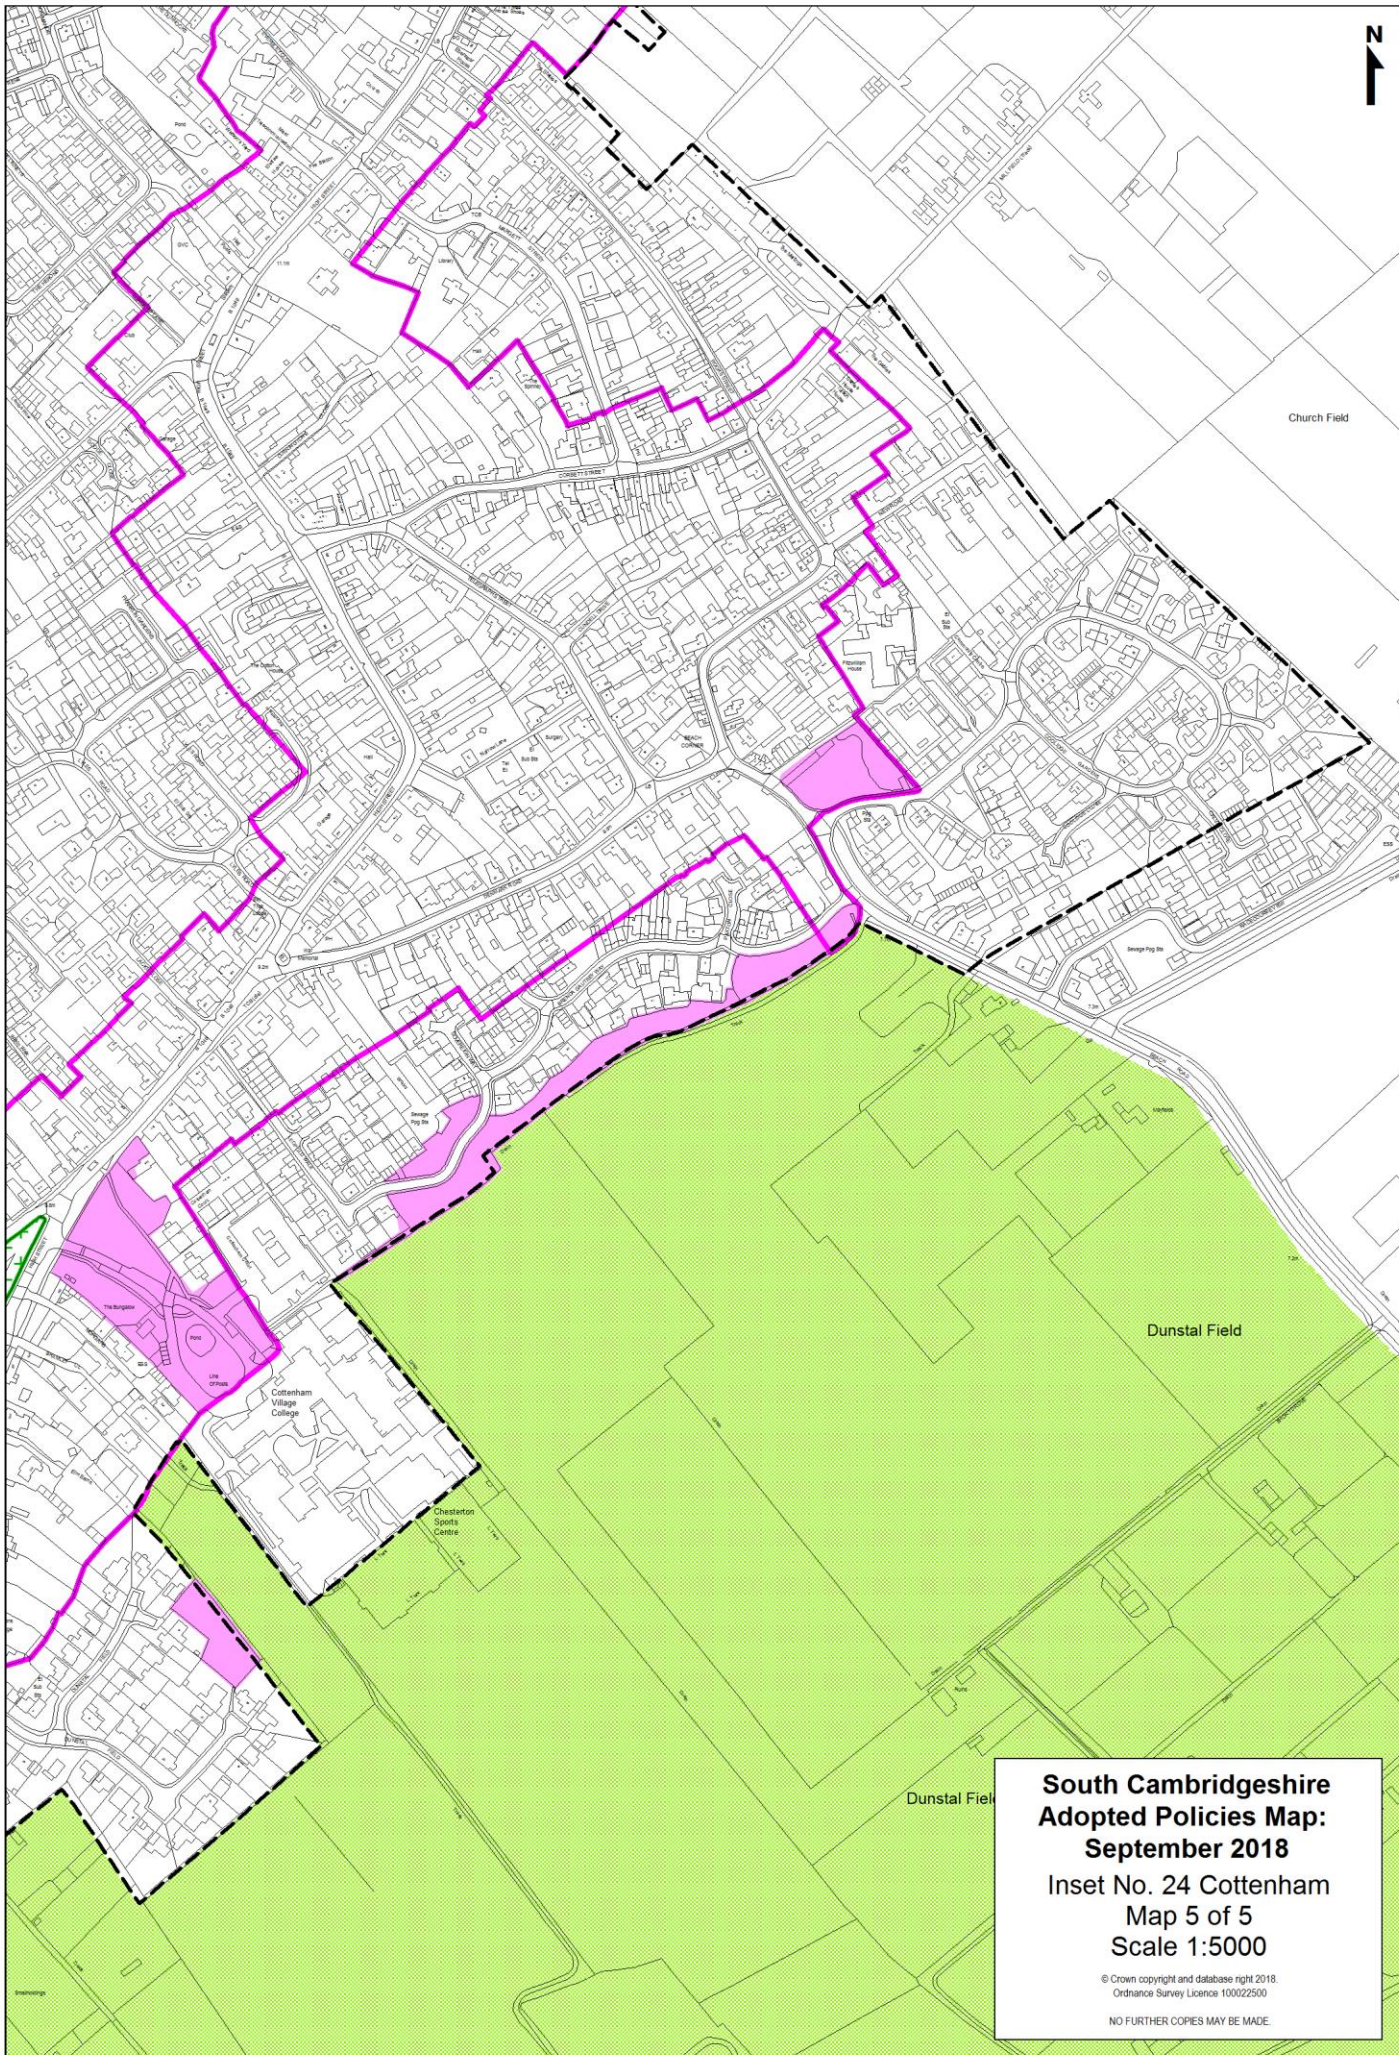

**South Cambridgeshire
Adopted Policies Map:
September 2018**

**Inset No. 24 Cottenham
Map 1 of 5
Scale 1:5000**

© Crown copyright and database right 2018.
Ordnance Survey Licence 100022500

NO FURTHER COPIES MAY BE MADE.

**South Cambridgeshire
Adopted Policies Map:
September 2018**
Inset No. 24 Cottenham
Map 4 of 5
Scale 1:5000

© Crown copyright and database right 2018.
Ordnance Survey Licence 100022500
NO FURTHER COPIES MAY BE MADE.

**South Cambridgeshire
Adopted Policies Map:
September 2018**
Inset No. 24 Cottenham
Map 5 of 5
Scale 1:5000

© Crown copyright and database right 2018.
Ordnance Survey Licence 100022500
NO FURTHER COPIES MAY BE MADE.