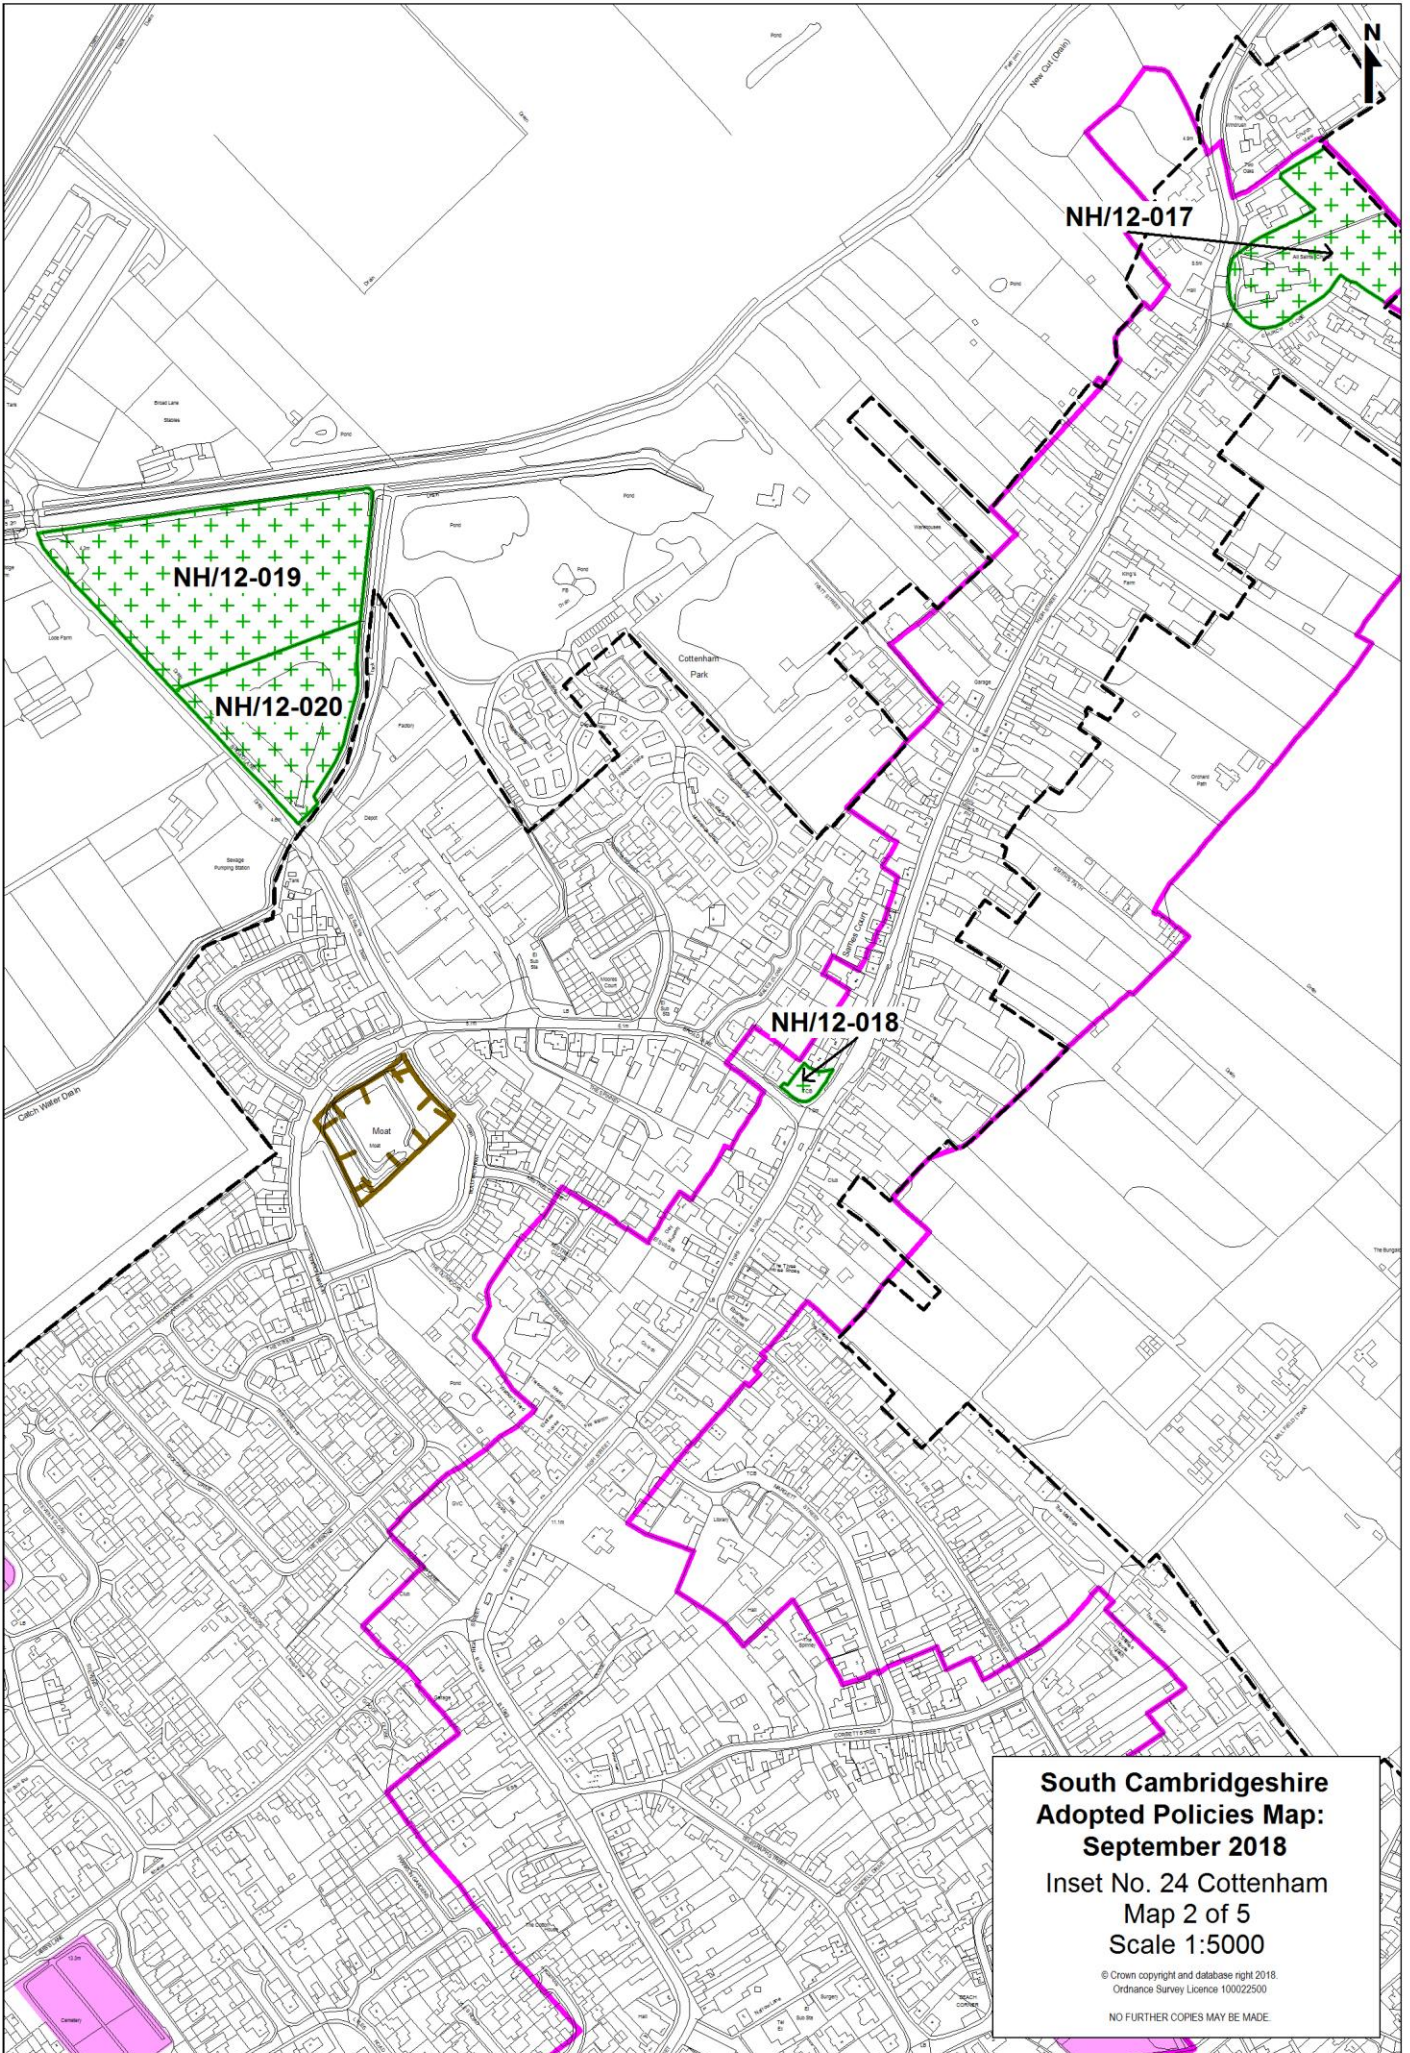

**South Cambridgeshire
Adopted Policies Map:
September 2018**

**Inset No. 24 Cottenham
Map 1 of 5
Scale 1:5000**

© Crown copyright and database right 2018.
Ordnance Survey Licence 100022500

NO FURTHER COPIES MAY BE MADE.

**South Cambridgeshire
Adopted Policies Map:
September 2018**
Inset No. 24 Cottenham
Map 4 of 5
Scale 1:5000

© Crown copyright and database right 2018.
Ordnance Survey Licence 100022500
NO FURTHER COPIES MAY BE MADE.

**South Cambridgeshire
Adopted Policies Map:
September 2018**
Inset No. 24 Cottenham
Map 5 of 5
Scale 1:5000

© Crown copyright and database right 2018.
Ordnance Survey Licence 100022500
NO FURTHER COPIES MAY BE MADE.