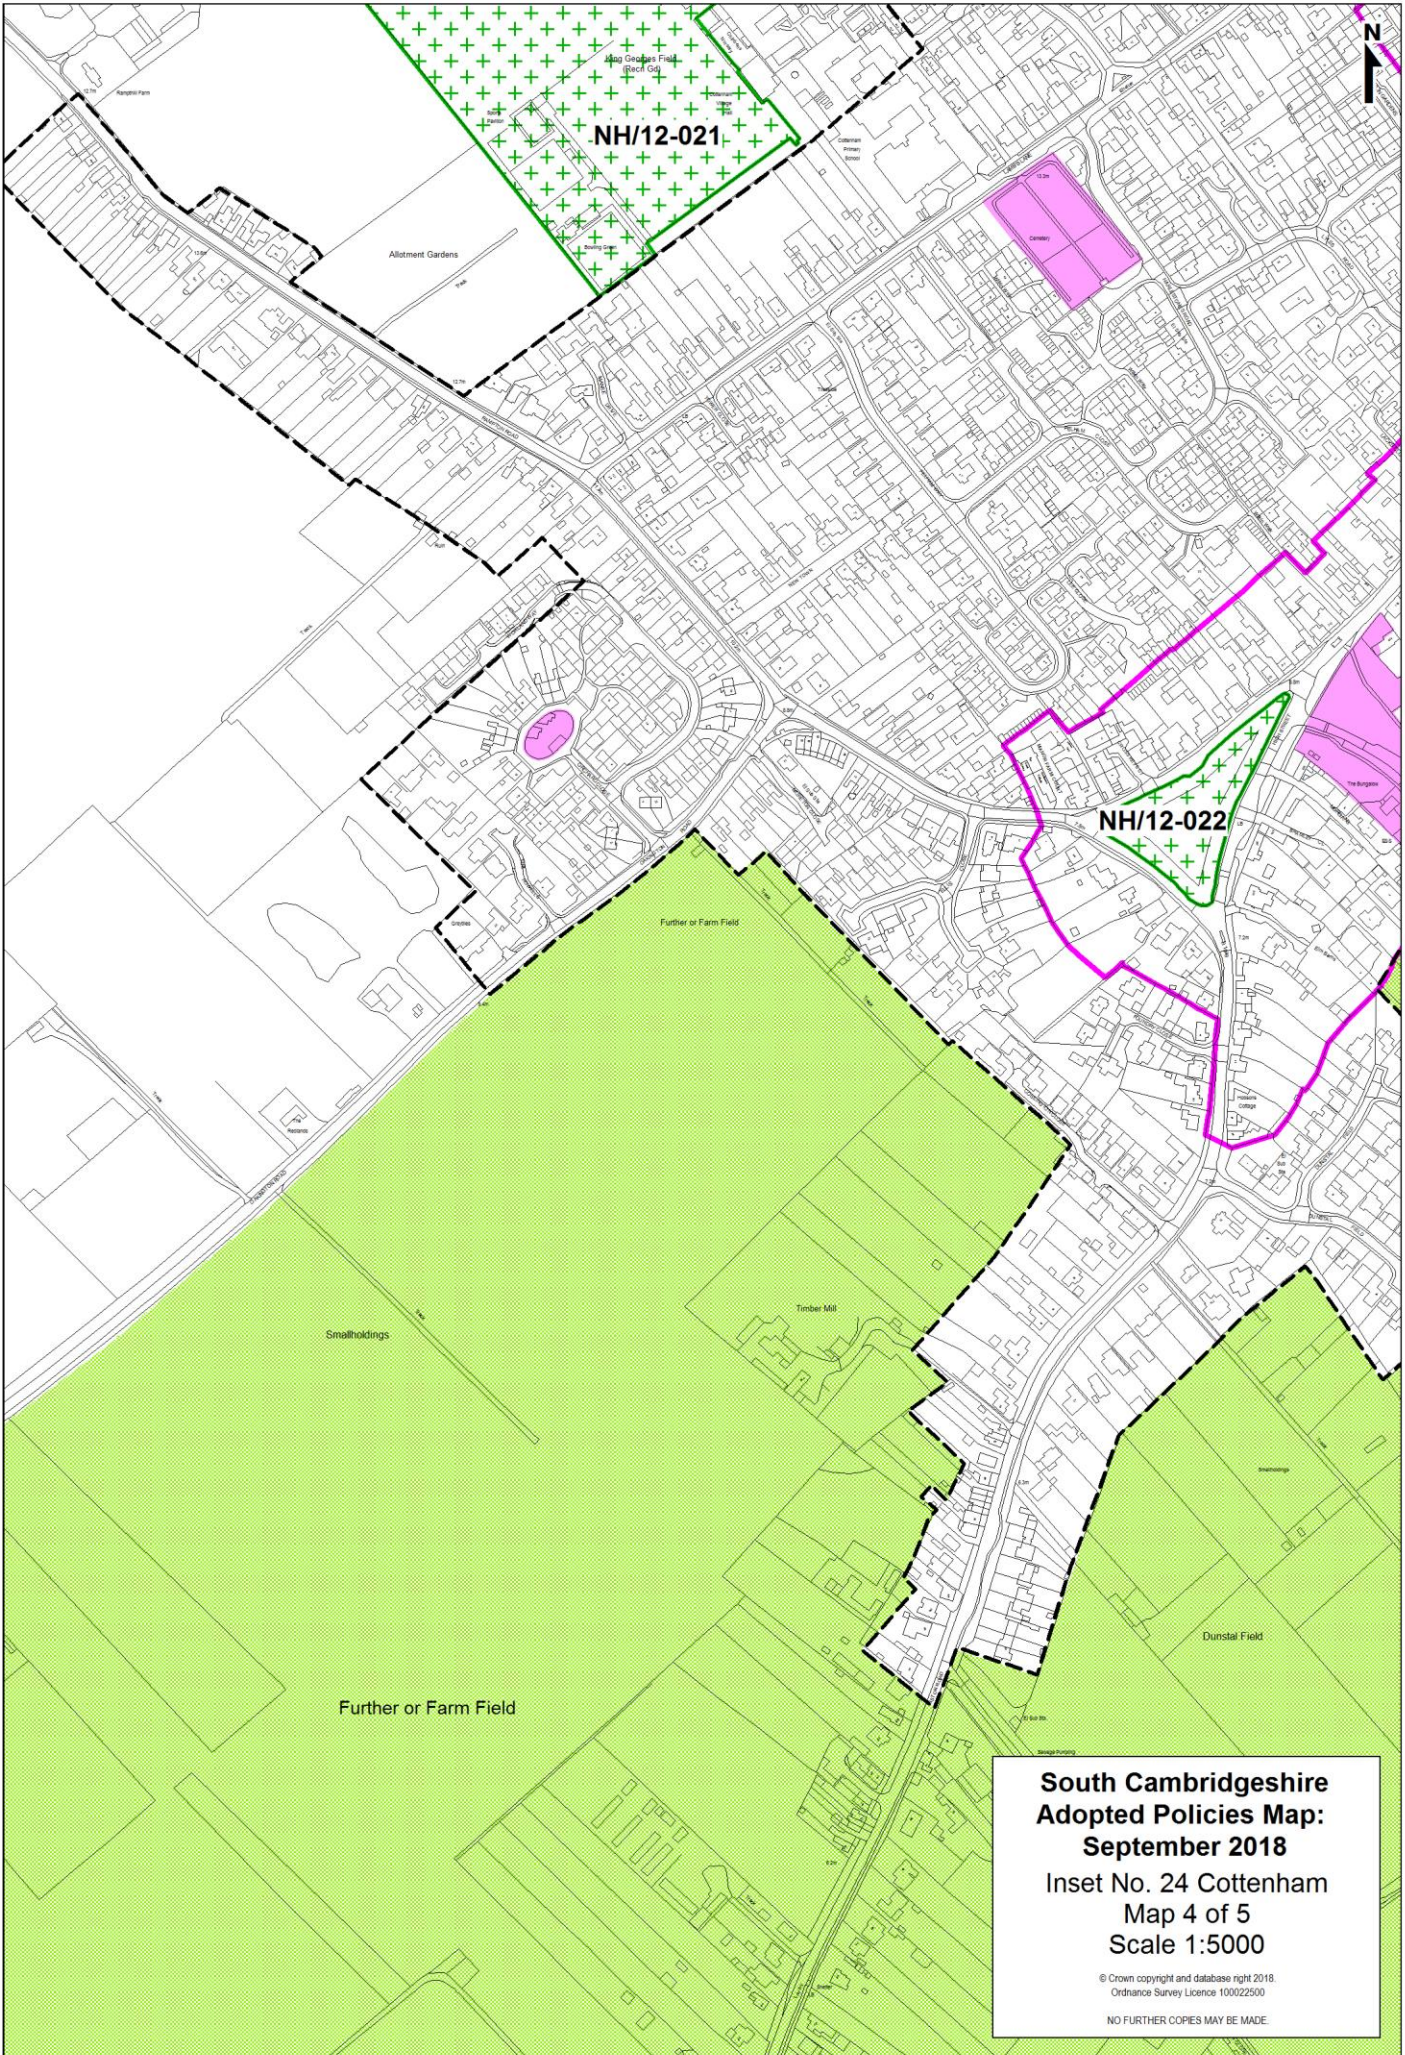

**South Cambridgeshire
Adopted Policies Map:
September 2018**
Inset No. 24 Cottenham
Map 4 of 5
Scale 1:5000