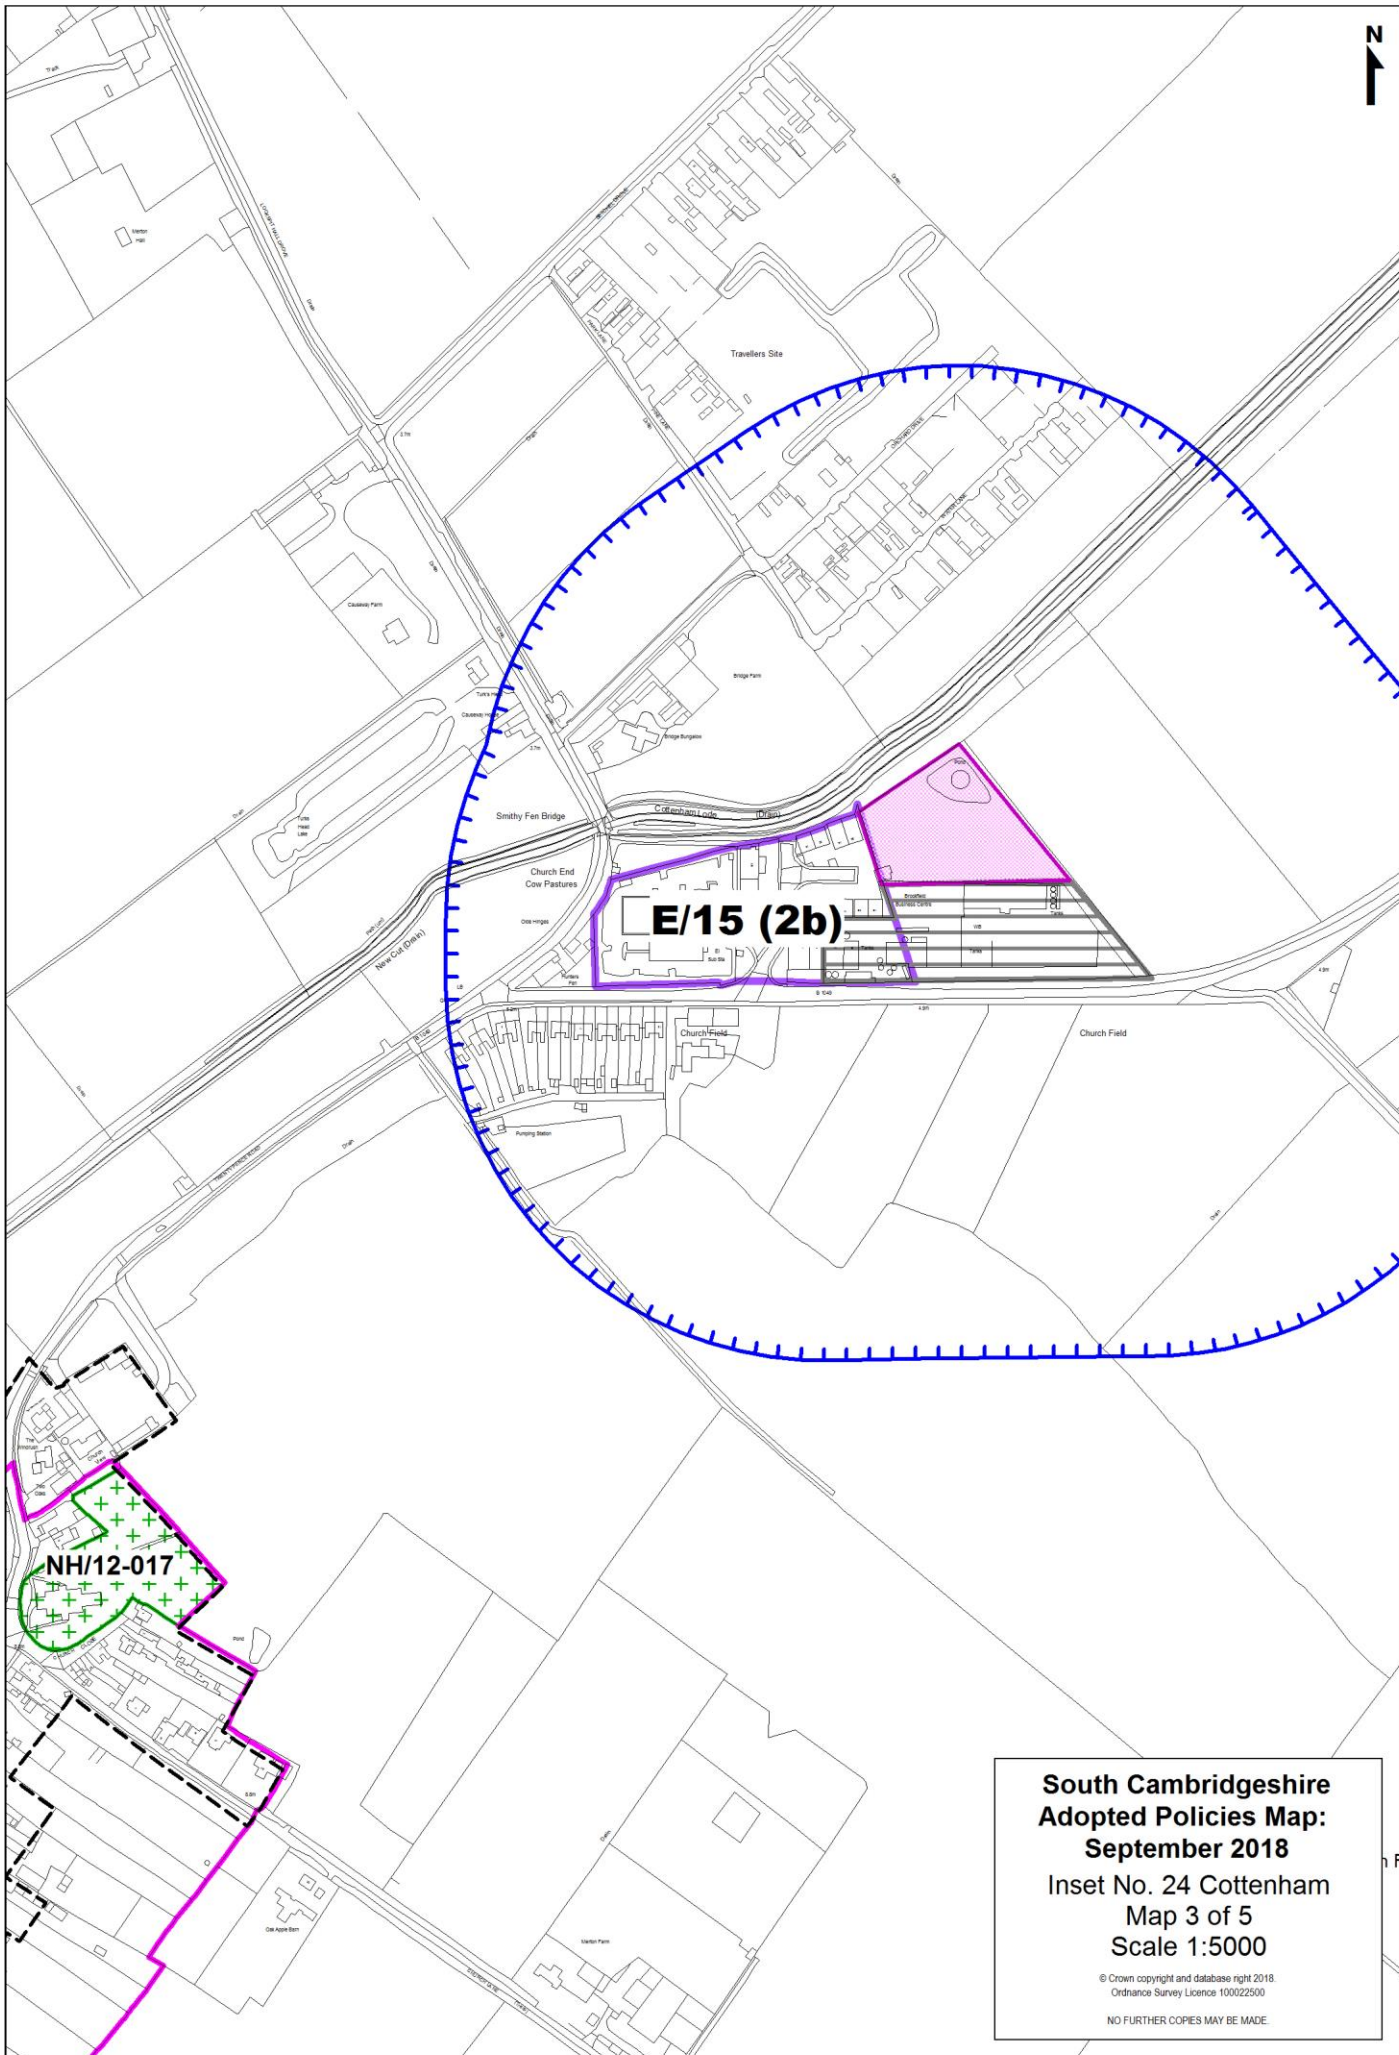

**South Cambridgeshire
Adopted Policies Map:
September 2018**

**Inset No. 24 Cottenham
Map 1 of 5
Scale 1:5000**

© Crown copyright and database right 2018.
Ordnance Survey Licence 100022500

NO FURTHER COPIES MAY BE MADE.

**South Cambridgeshire
Adopted Policies Map:
September 2018**
Inset No. 24 Cottenham
Map 4 of 5
Scale 1:5000

© Crown copyright and database right 2018.
Ordnance Survey Licence 100022500
NO FURTHER COPIES MAY BE MADE.

**South Cambridgeshire
Adopted Policies Map:
September 2018**
Inset No. 24 Cottenham
Map 5 of 5
Scale 1:5000

© Crown copyright and database right 2018.
Ordnance Survey Licence 100022500
NO FURTHER COPIES MAY BE MADE.