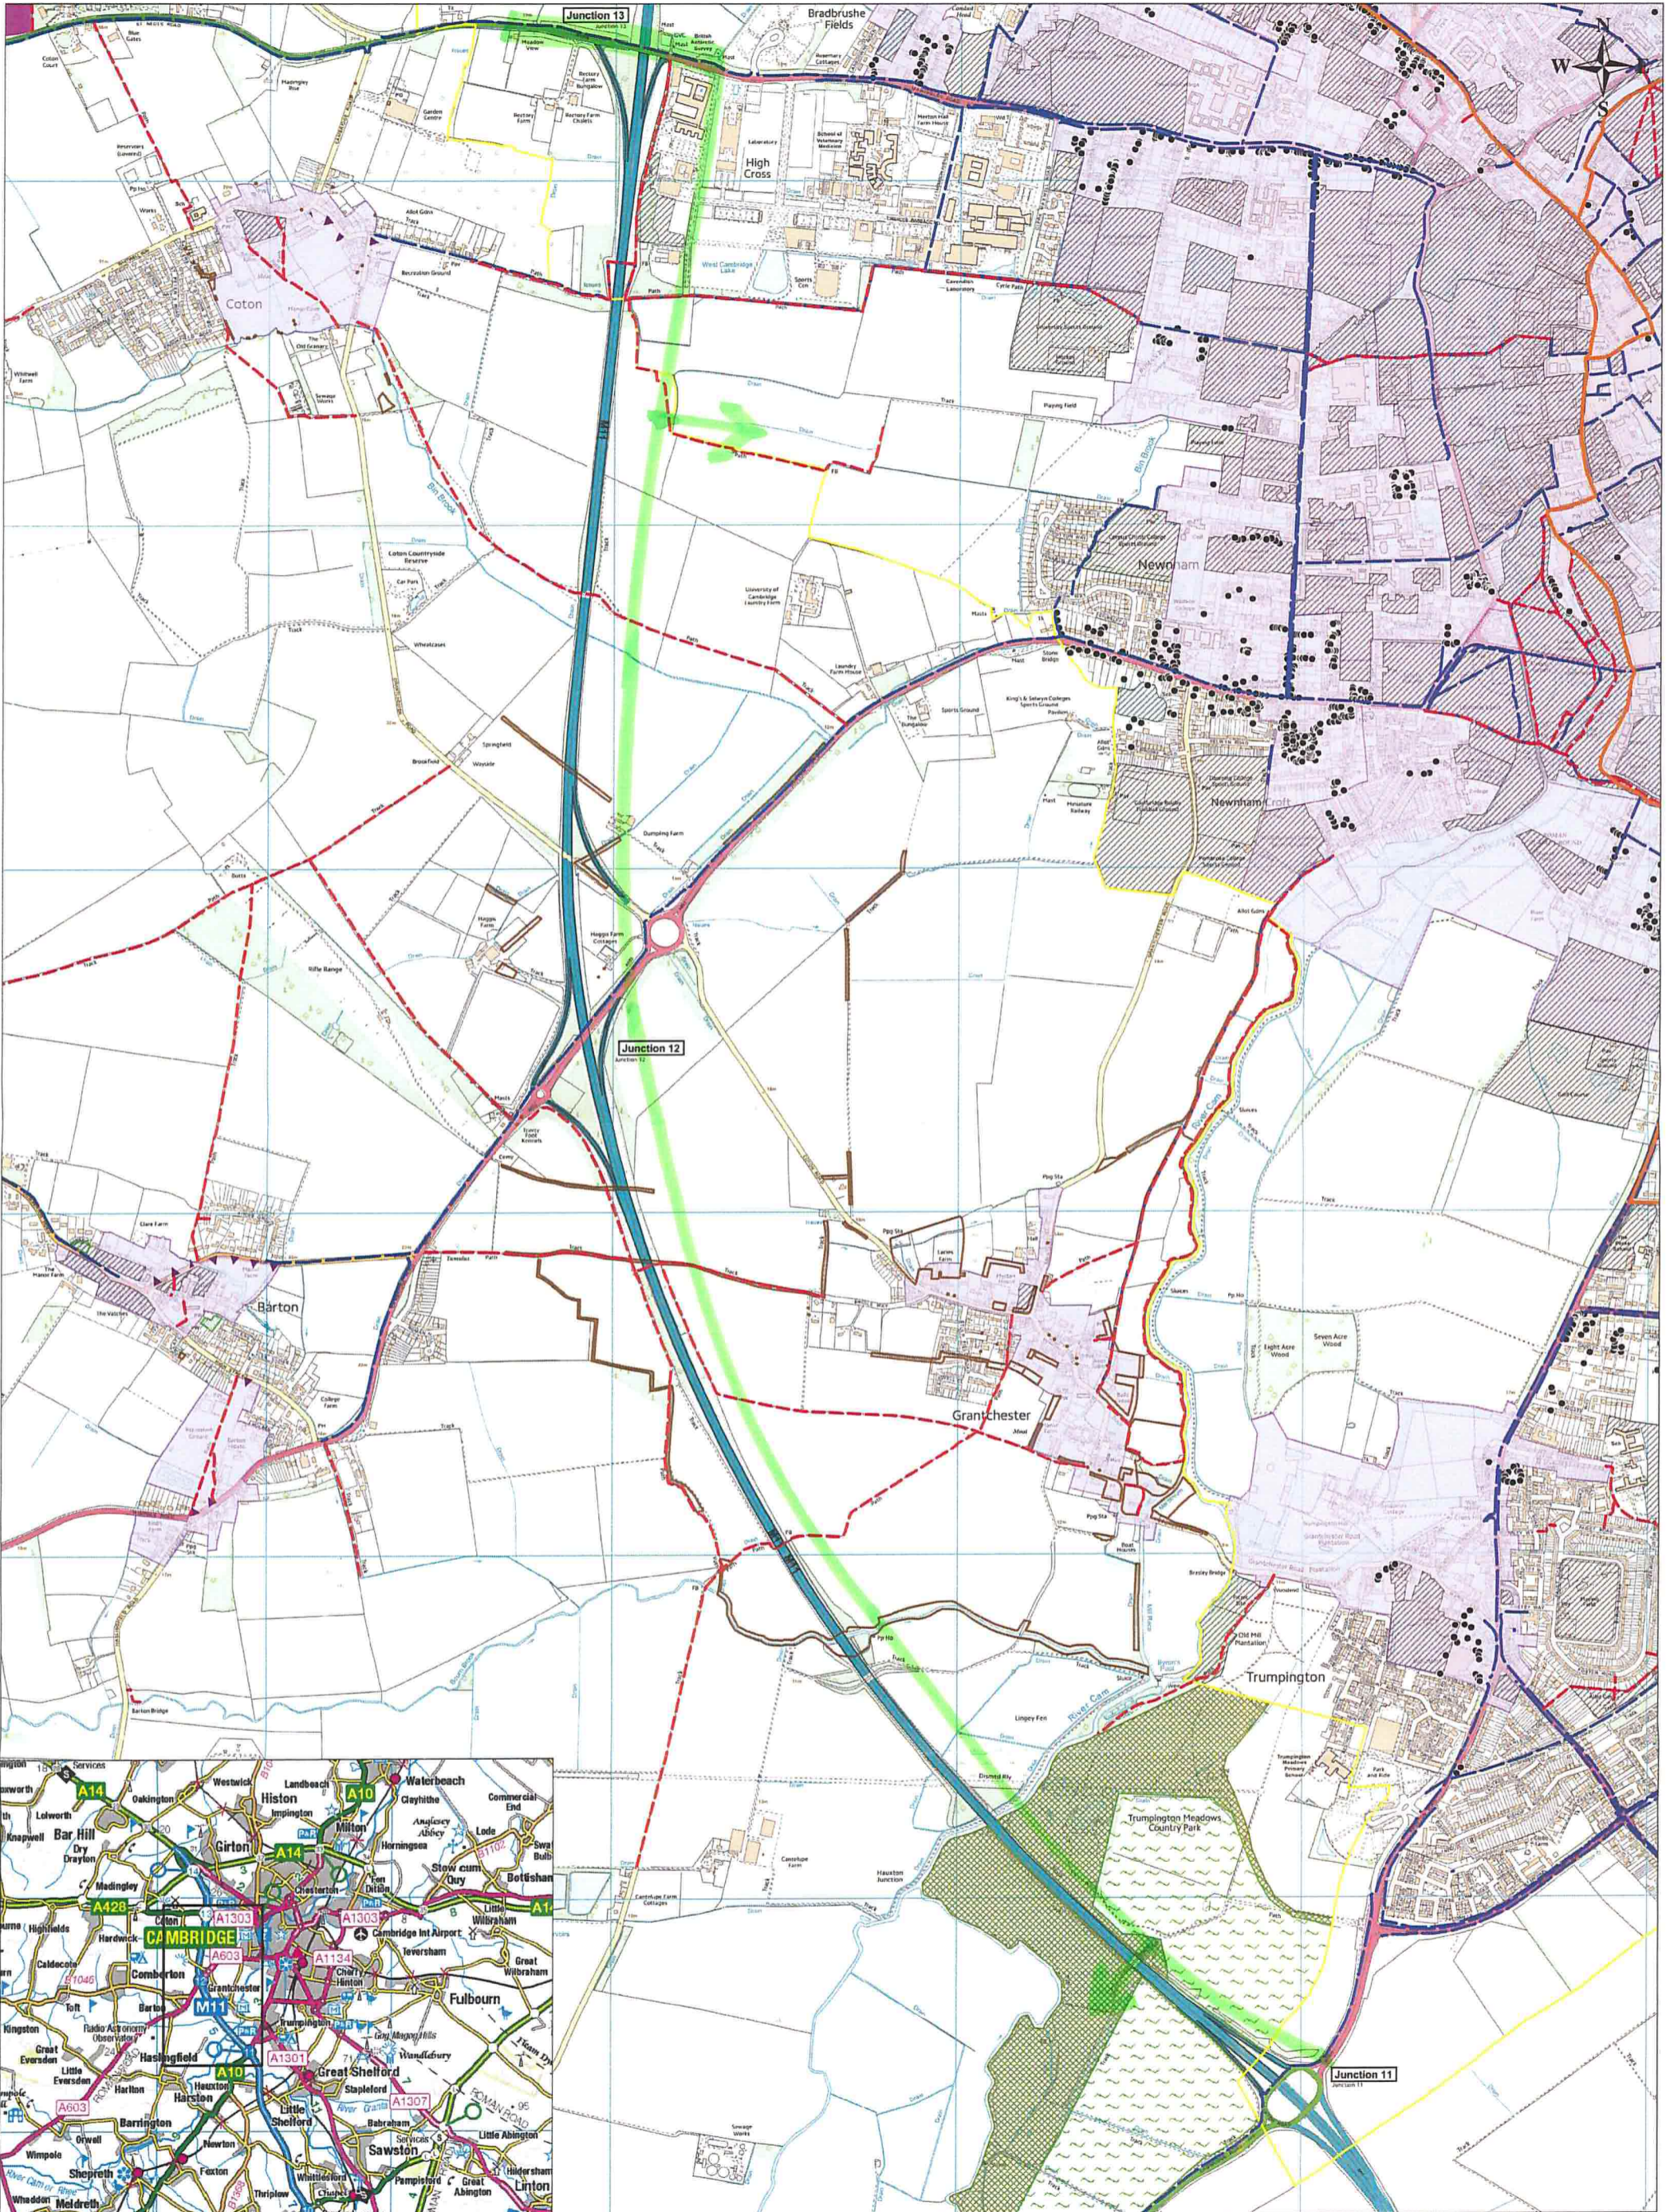

Constraints Map 2

Scale: 1:8500
Date: 22/01/2016

Legend	
Conservation Areas	South Cams Tree Preservation Orders
Protected Open Spaces	City Tree Preservation Orders
	National Cycle Network (Sustrans)
	Cycle Routes
	Rights of Way
	District Boundary
	Country Parks
	Improved Landscaping
	Local Green Spaces
	Important Countryside Frontages
	Sites of Special Scientific Interest