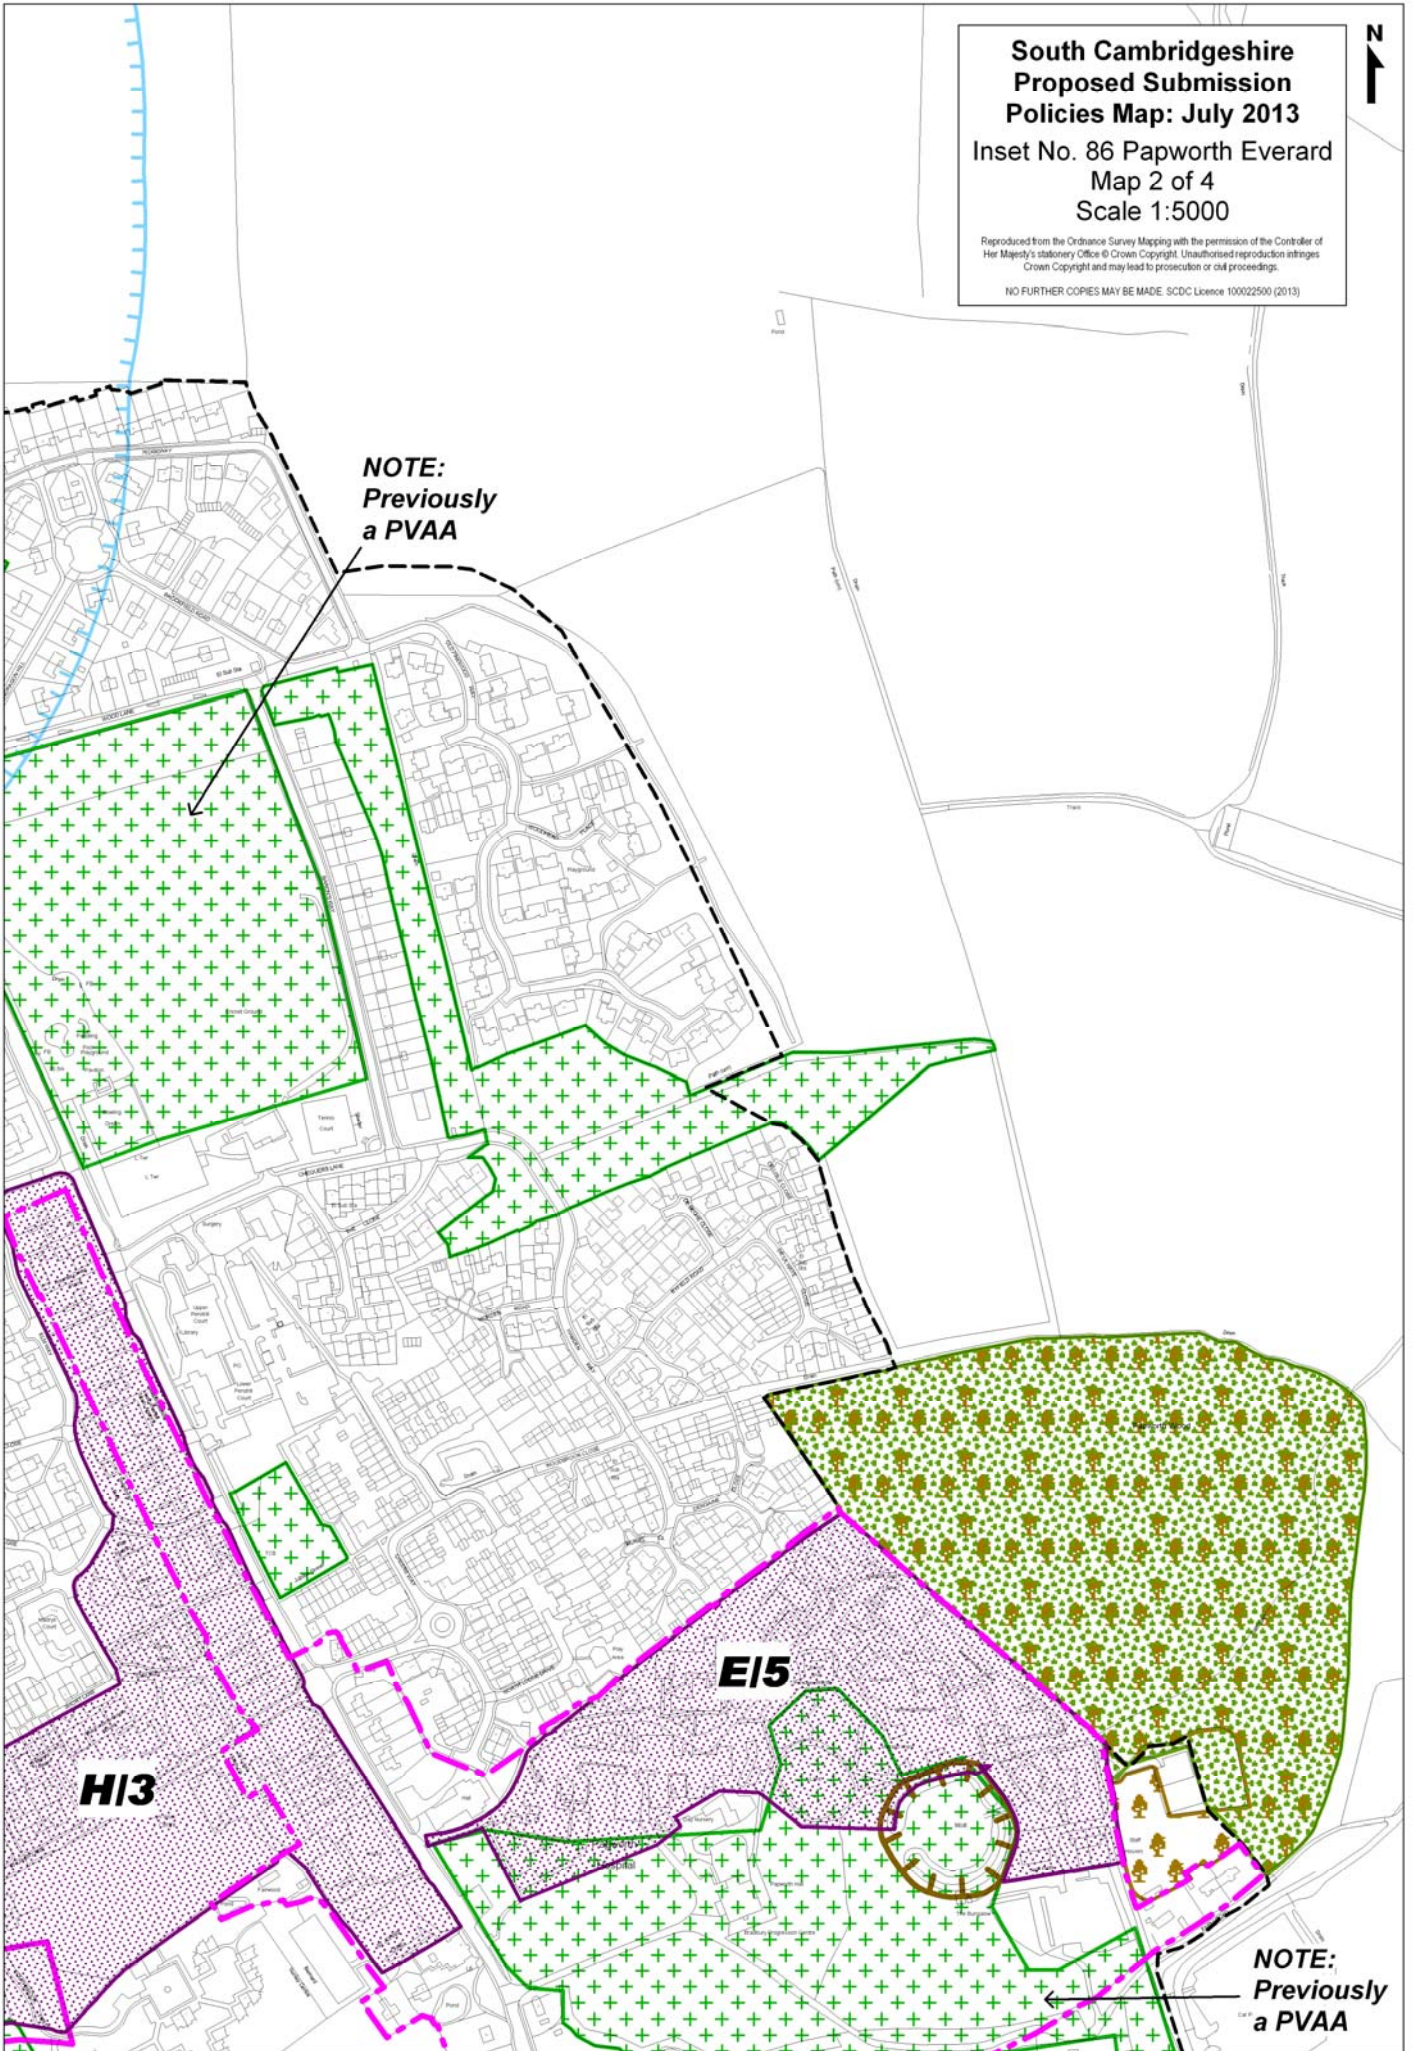

**South Cambridgeshire
Proposed Submission
Policies Map: July 2013**

**Inset No. 86 Papworth Everard
Map 2 of 4
Scale 1:5000**

**NOTE:
Previously
a PVAA**

E15

H13

**NOTE:
Previously
a PVAA**