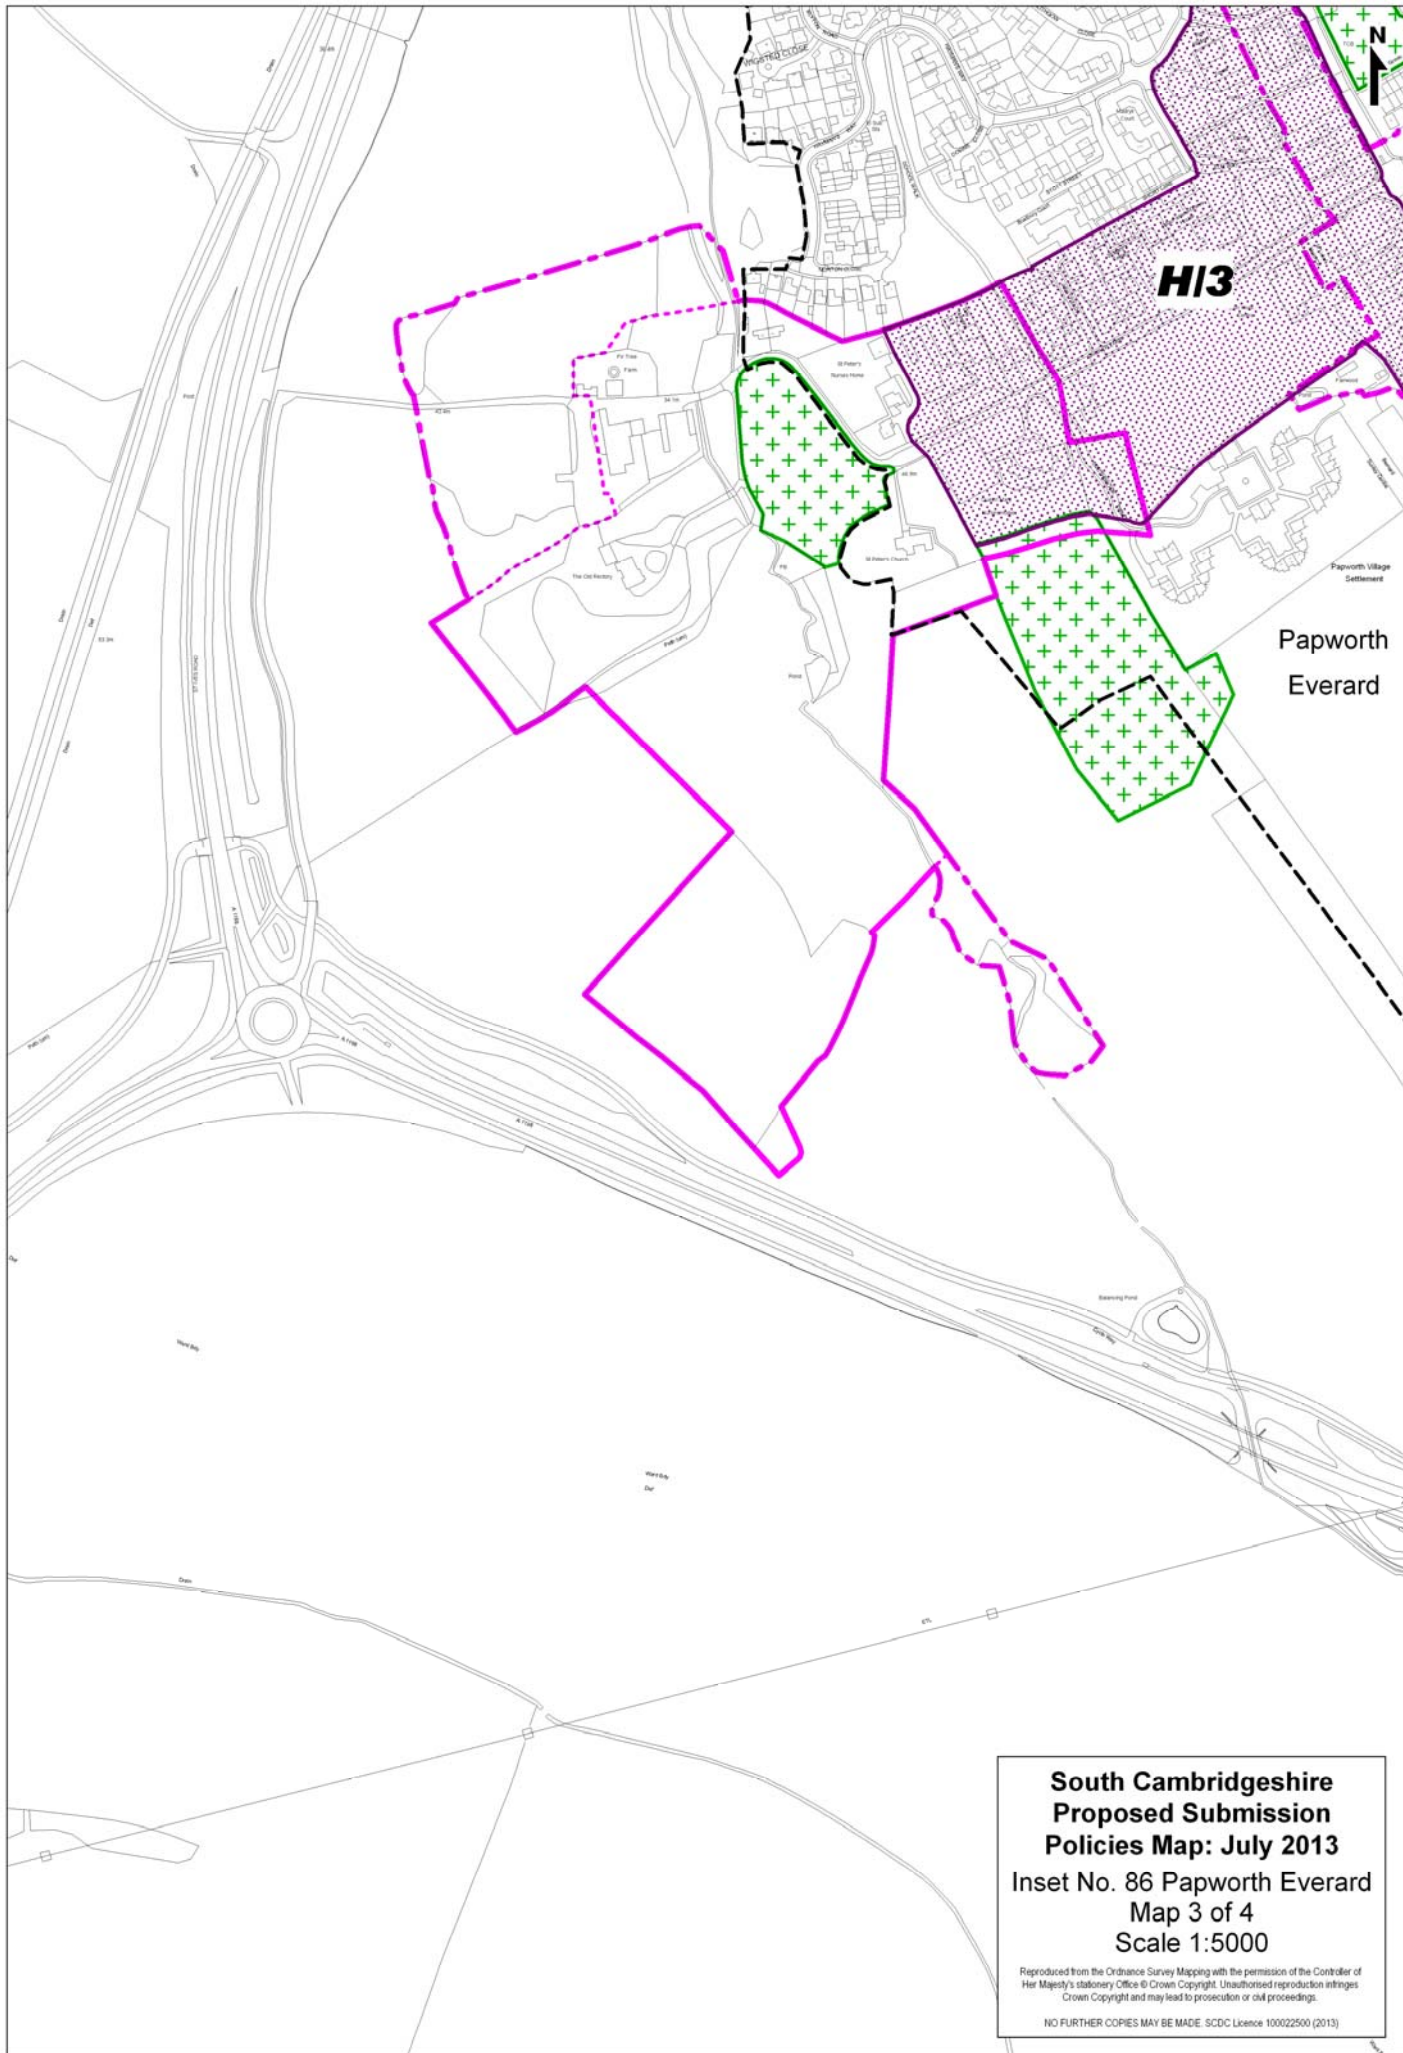

**South Cambridgeshire
Proposed Submission
Policies Map: July 2013**

**Inset No. 86 Papworth Everard
Map 1 of 4
Scale 1:5000**

Reproduced from the Ordnance Survey Mapping with the permission of the Controller of Her Majesty's Stationery Office © Crown Copyright. Unauthorised reproduction infringes Crown Copyright and may lead to prosecution or civil proceedings.

Reproduced from the Ordnance Survey Mapping with the permission of the Controller of Her Majesty's Stationery Office © Crown Copyright. Unauthorised reproduction infringes Crown Copyright and may lead to prosecution or civil proceedings.

NO FURTHER COPIES MAY BE MADE. SDCS Licence 100022500 (2013)

**NOTE:
Previously
a PVAA**

E15

H13

**NOTE:
Previously
a PVAA**

HI3

Papworth
Everard

**South Cambridgeshire
Proposed Submission
Policies Map: July 2013**
Inset No. 86 Papworth Everard
Map 3 of 4
Scale 1:5000