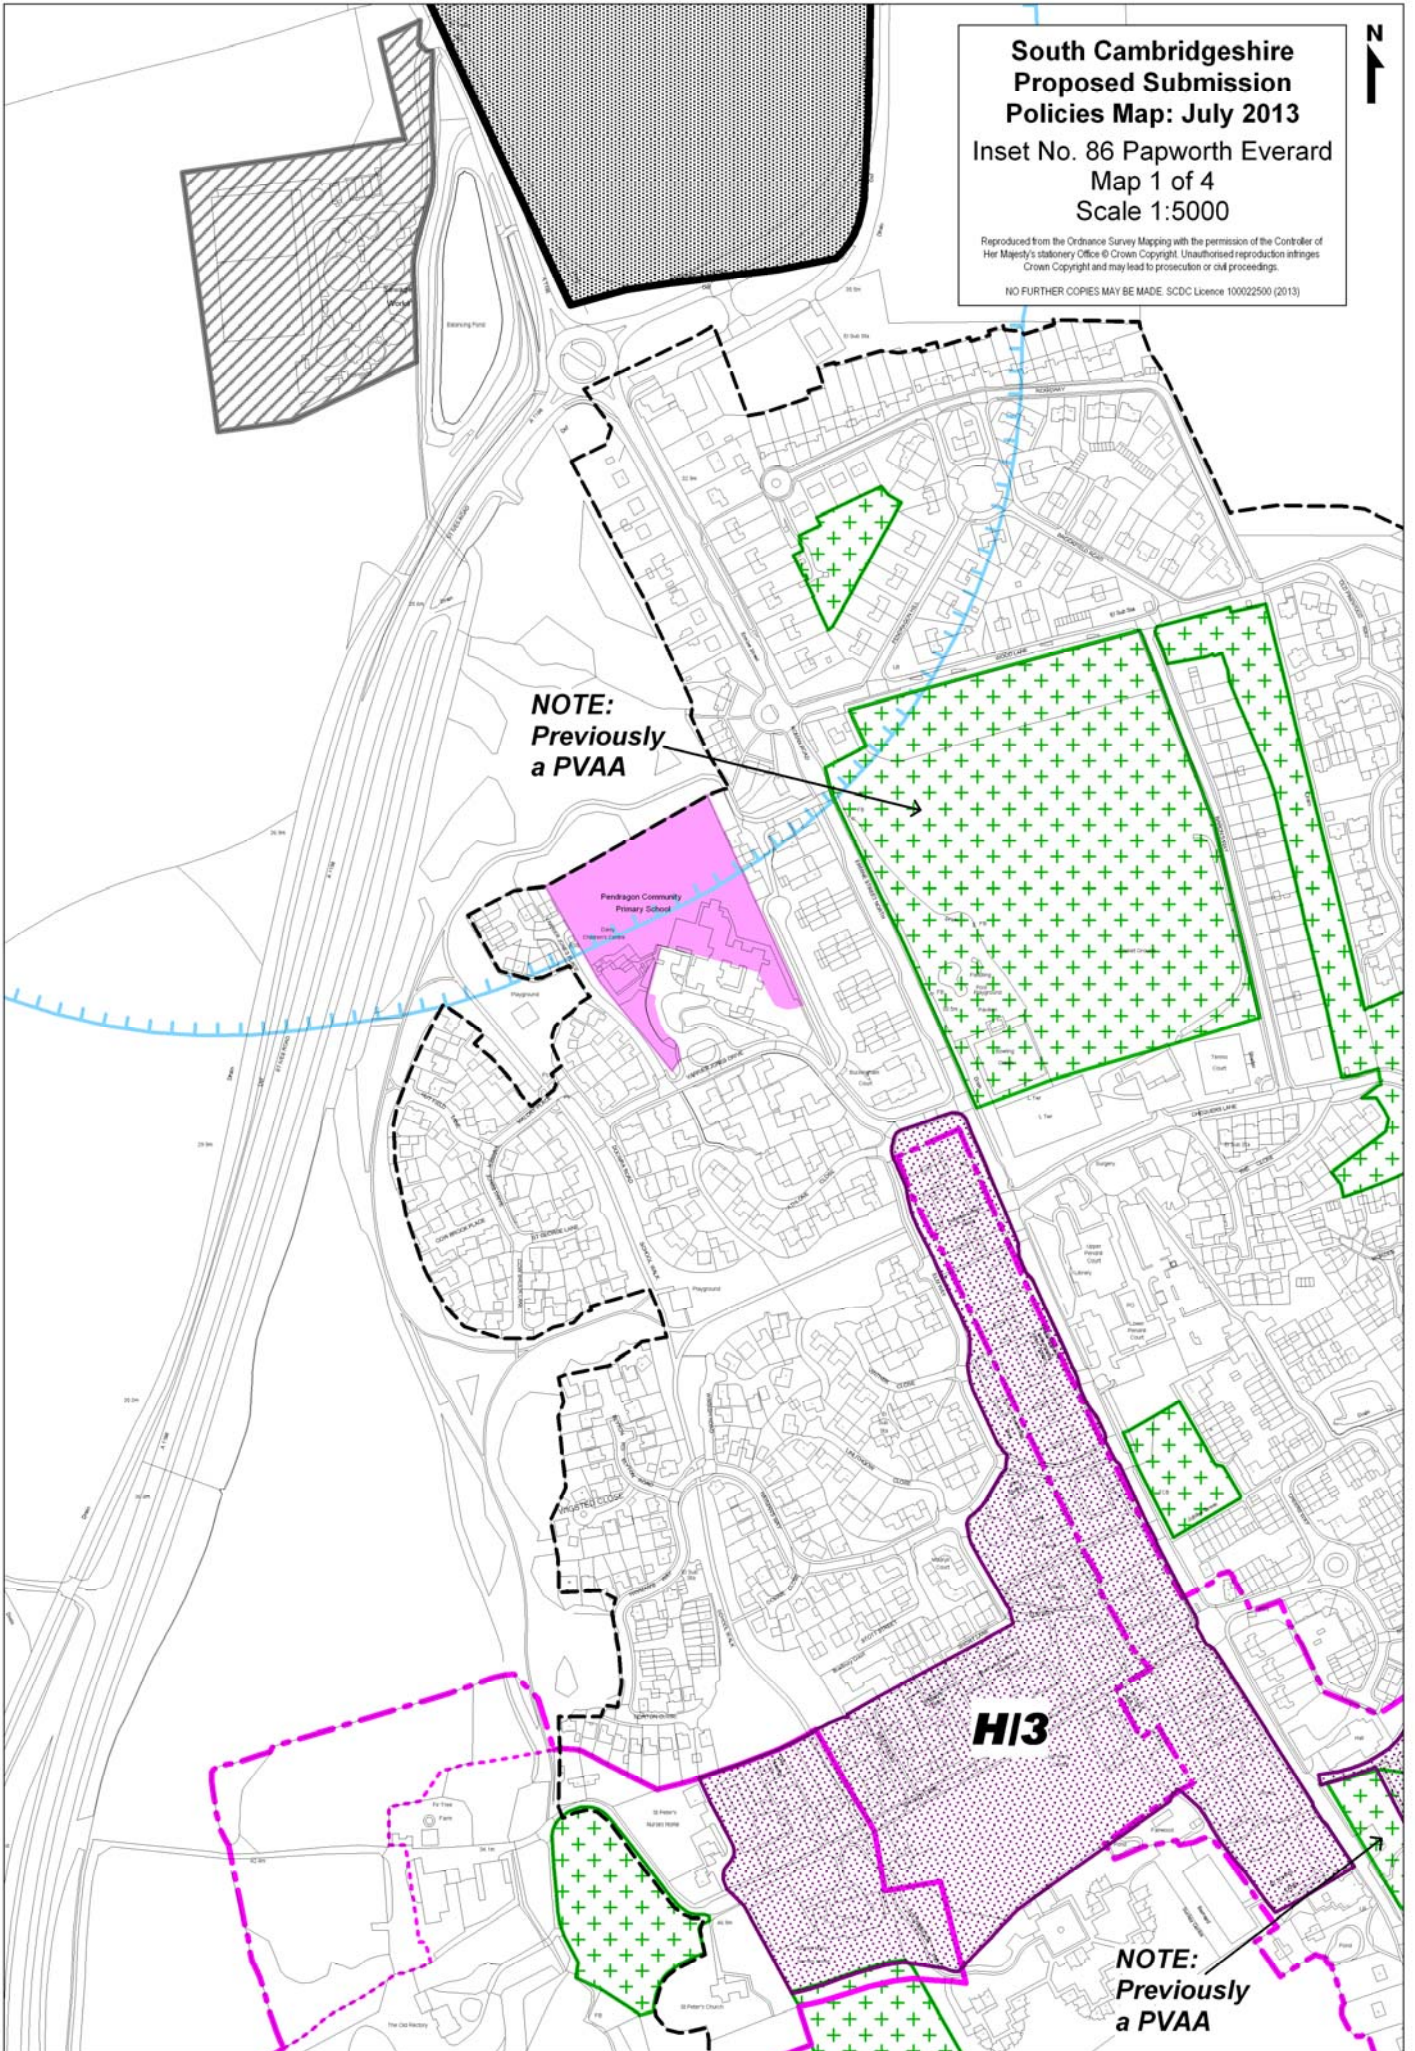

**South Cambridgeshire
Proposed Submission
Policies Map: July 2013**

**Inset No. 86 Papworth Everard
Map 1 of 4
Scale 1:5000**

**NOTE:
Previously
a PVAA**

H13

**NOTE:
Previously
a PVAA**