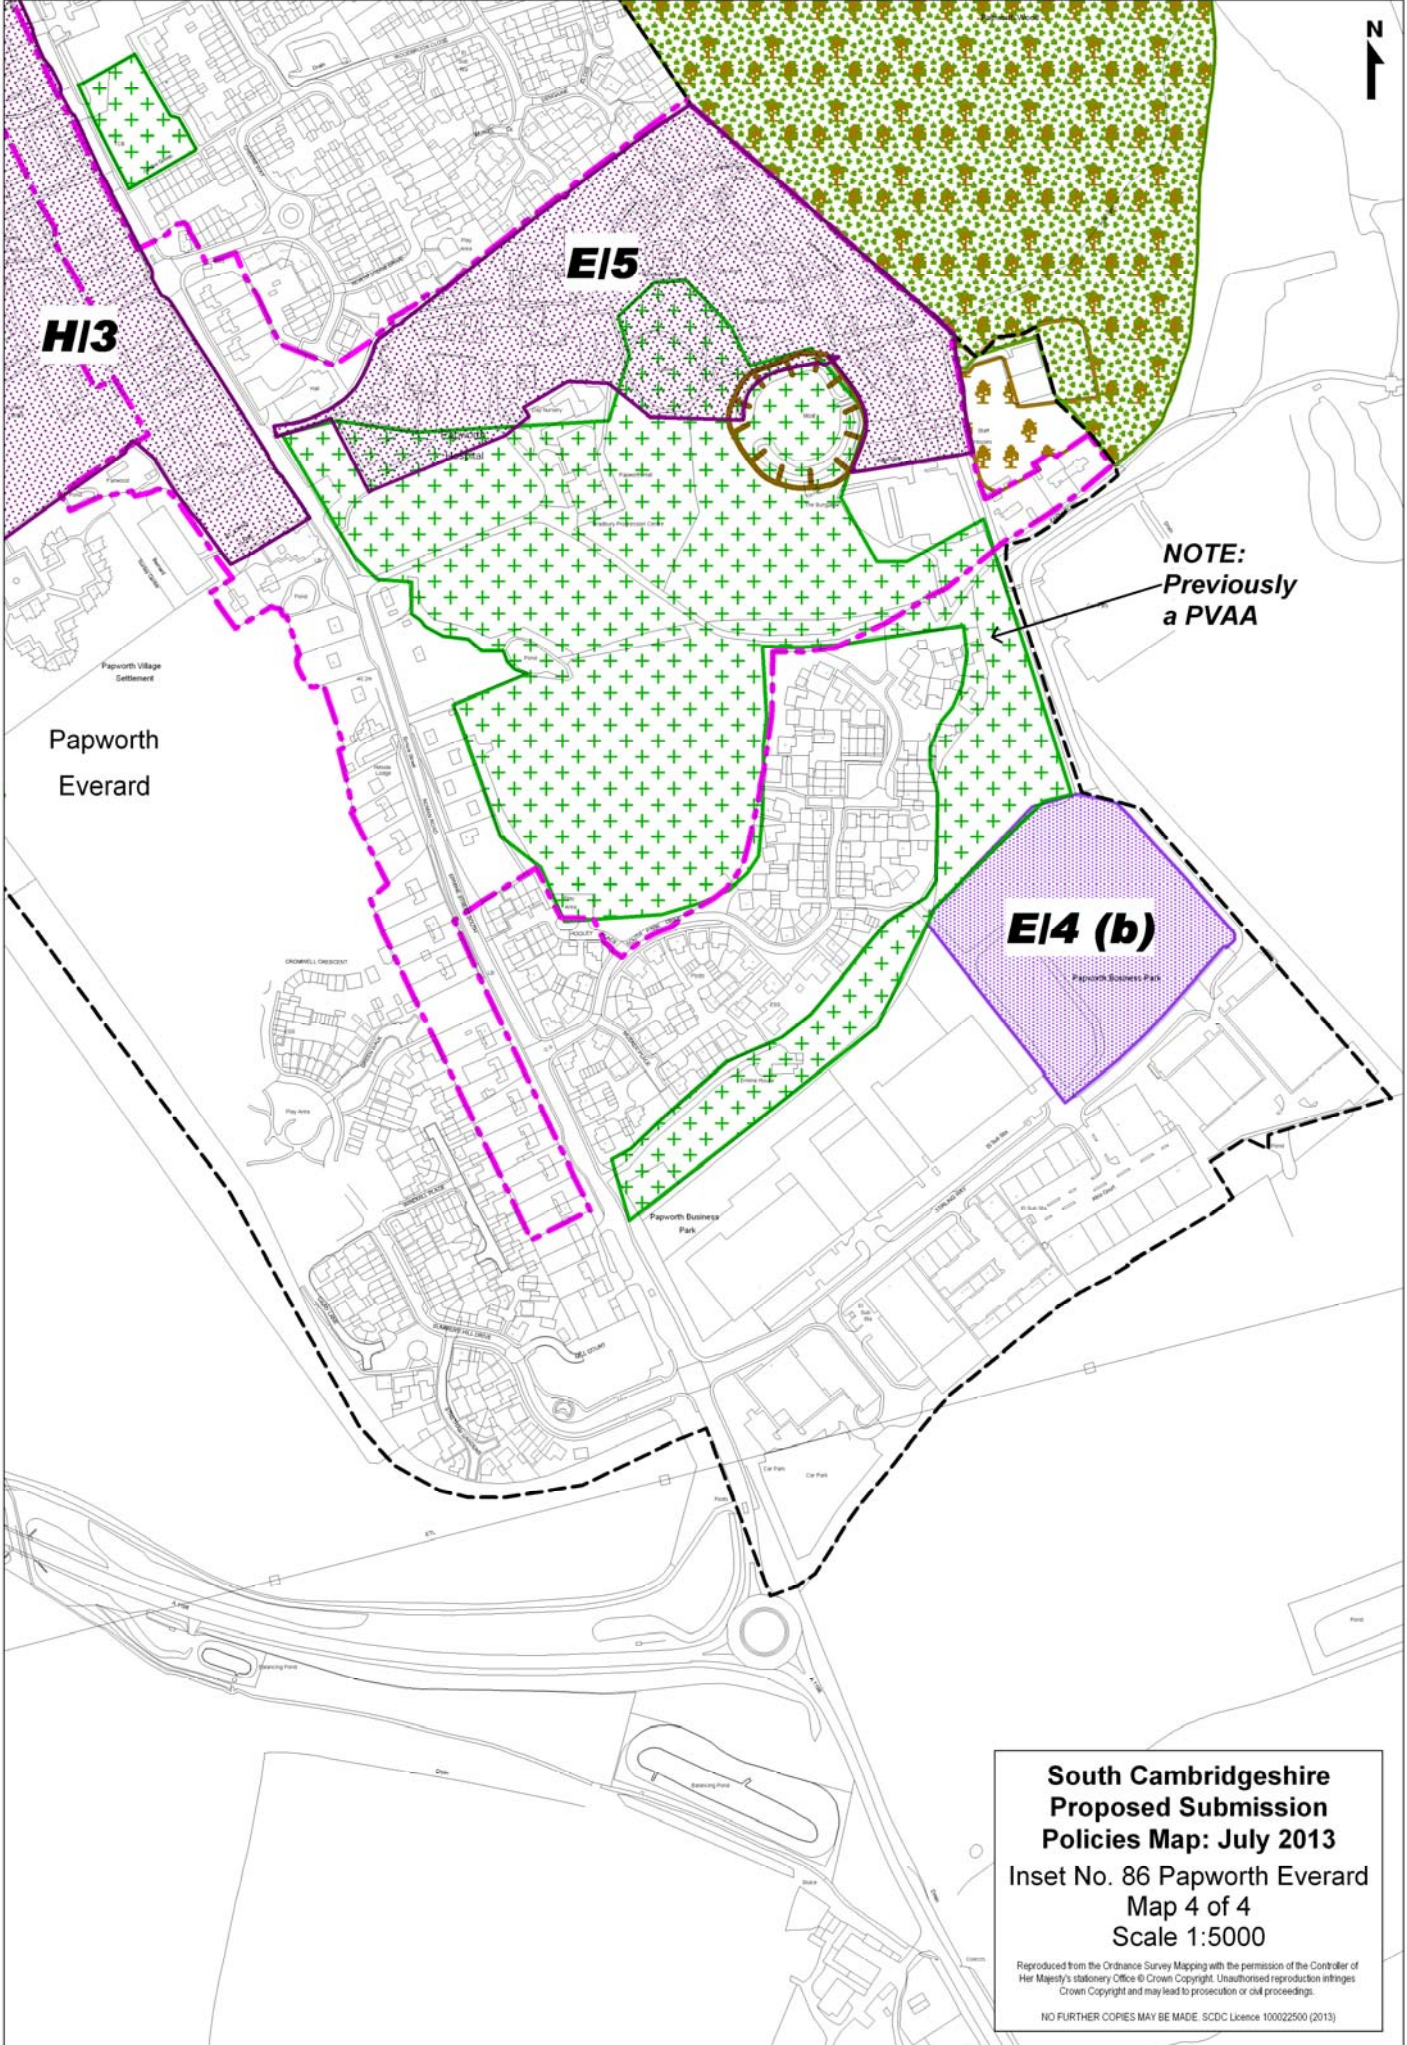

H13

E15

E14 (b)

NOTE:
Previously
a PVAA

Papworth
Everard

**South Cambridgeshire
Proposed Submission
Policies Map: July 2013**

**Inset No. 86 Papworth Everard
Map 4 of 4
Scale 1:5000**